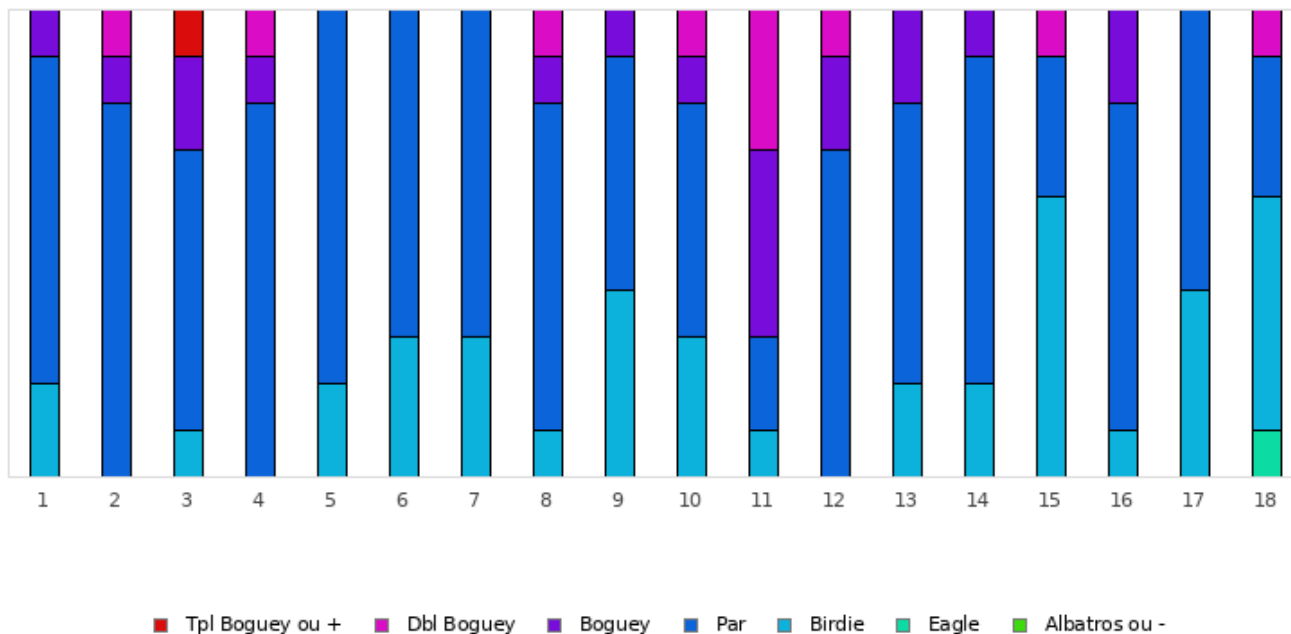

FOOTGOLF FRANCE
Association Française de FootGolf

GOLF DE SOUFFLENHEIM

2024 - E6 (NEO CUP) : OPEN D'ALSACE DE FOOTGOLF - Soufflenheim - 18 trous

Répartition des scores

Trous	1	2	3	4	5	6	7	8	9	10	11	12	13	14	15	16	17	18	Total
PAR de réf.	5	4	3	4	4	3	4	4	4	4	4	3	4	4	4	3	4	5	70
Albatros ou -	0 0%	0 0%	0 0%	0 0%	0 0%	0 0%	0 0%	0 0%	0 0%	0 0%	0 0%	0 0%	0 0%	0 0%	0 0%	0 0%	0 0%	0 0%	0 0%
Eagle	0 0%	0 0%	0 0%	0 0%	0 0%	0 0%	0 0%	0 0%	0 0%	0 0%	0 0%	0 0%	0 0%	0 0%	0 0%	0 0%	0 0%	1 10%	1 0.6%
Birdie	2 20%	0 0%	1 10%	0 0%	2 20%	3 30%	3 30%	1 10%	4 40%	3 30%	1 10%	0 0%	2 20%	2 20%	6 60%	1 10%	4 40%	5 50%	40 22.2%
PAR	7 70%	8 80%	6 60%	8 80%	8 80%	7 70%	7 70%	7 70%	5 50%	5 50%	2 20%	7 70%	6 60%	7 70%	3 30%	7 70%	6 60%	3 30%	109 60.6%
Boguey	1 10%	1 10%	2 20%	1 10%	0 0%	0 0%	0 0%	1 10%	1 10%	1 10%	4 40%	2 20%	2 20%	1 10%	0 0%	2 20%	0 0%	0 0%	19 10.6%
Dbl Boguey	0 0%	1 10%	0 0%	1 10%	0 0%	0 0%	0 0%	1 10%	0 0%	1 10%	3 30%	1 10%	0 0%	0 0%	1 10%	0 0%	0 0%	1 10%	10 5.6%
Tpl Boguey	0 0%	0 0%	1 10%	0 0%	0 0%	0 0%	0 0%	0 0%	0 0%	0 0%	0 0%	0 0%	0 0%	0 0%	0 0%	0 0%	0 0%	0 0%	1 0.6%
Min	4	4	2	4	3	2	3	3	3	3	3	3	3	3	3	2	3	3	2
Max	6	6	6	6	4	3	4	6	5	6	6	5	5	5	6	4	4	7	7
Moyenne	4.9	4.3	3.4	4.3	3.8	2.7	3.7	4.2	3.7	4	4.9	3.4	4	3.9	3.6	3.1	3.6	4.5	3.9
Vainqueur de l'étape	M. SZYMANSKI Arnaud																	2024 - E6 (NEO CUP) : OPEN D'ALSACE DE FOOTGOLF	-6
Record du Parcours	M. BALESTRA Antonio																	2026 - E6 - SOUFFLENHEIM	-13