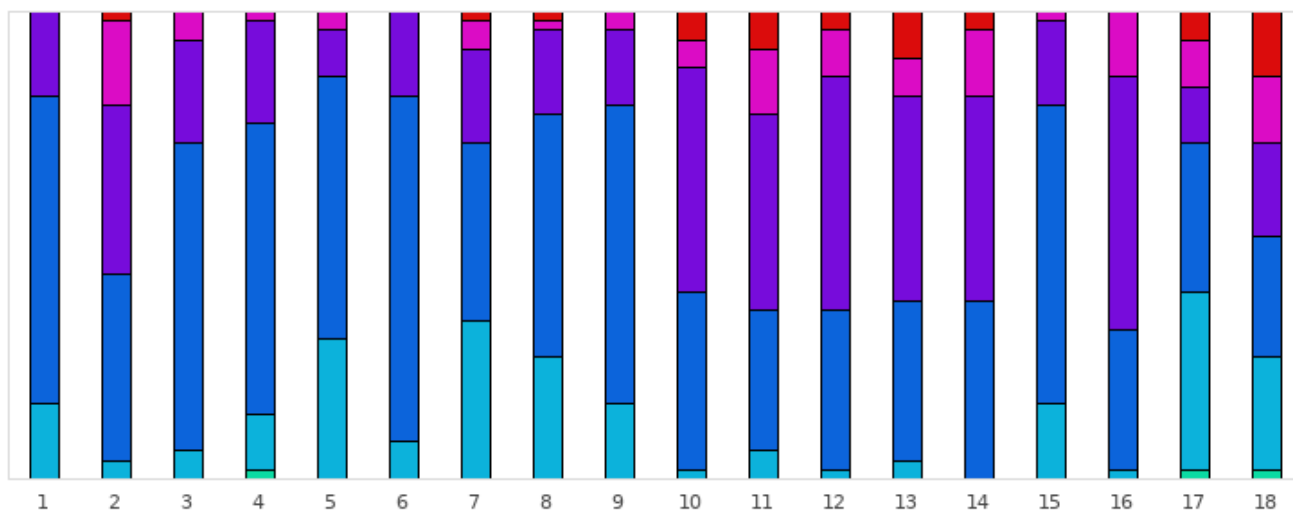

FOOTGOLF FRANCE
Association Française de FootGolf

GOLF DE SOUFFLENHEIM

2025 - E1 : Soufflenheim (AFGT1) - Soufflenheim - 18 trous

Répartition des scores

■ Tpl Boguey ou + ■ Dbl Boguey ■ Boguey ■ Par ■ Birdie ■ Eagle ■ Albatros ou -

Trous	1	2	3	4	5	6	7	8	9	10	11	12	13	14	15	16	17	18	Total
PAR de réf.	5	4	3	4	4	3	4	4	4	4	4	3	4	4	4	3	4	5	70
Albatros ou -	0 0%	0 0%	0 0%	0 0%	0 0%	0 0%	0 0%	0 0%	0 0%	0 0%	0 0%	0 0%	0 0%	0 0%	0 0%	0 0%	0 0%	0 0%	0 0%
Eagle	0 0%	0 0%	0 0%	1 2%	0 0%	0 0%	0 0%	0 0%	0 0%	0 0%	0 0%	0 0%	0 0%	0 0%	0 0%	0 0%	1 2%	1 2%	3 0.3%
Birdie	8 16%	2 4%	3 6%	6 12%	15 30%	4 8%	17 34%	13 26%	8 16%	1 2%	3 6%	1 2%	2 4%	0 0%	8 16%	1 2%	19 38%	12 24%	123 13.7%
PAR	33 66%	20 40%	33 66%	31 62%	28 56%	37 74%	19 38%	26 52%	32 64%	19 38%	15 30%	17 34%	17 34%	19 38%	32 64%	15 30%	16 32%	13 26%	422 46.9%
Boguey	9 18%	18 36%	11 22%	11 22%	5 10%	9 18%	10 20%	9 18%	8 16%	24 48%	21 42%	25 50%	22 44%	22 44%	9 18%	27 54%	6 12%	10 20%	256 28.4%
Dbl Boguey	0 0%	9 18%	3 6%	1 2%	2 4%	0 0%	3 6%	1 2%	2 4%	3 6%	7 14%	5 10%	4 8%	7 14%	1 2%	7 14%	5 10%	7 14%	67 7.4%
Tpl Boguey	0 0%	1 2%	0 0%	0 0%	0 0%	0 0%	1 2%	1 2%	0 0%	3 6%	4 8%	2 4%	5 10%	2 4%	0 0%	0 0%	3 6%	7 14%	29 3.2%
Min	4	3	2	2	3	2	3	3	3	3	3	2	3	4	3	2	2	3	2
Max	6	10	5	6	6	4	7	7	6	7	8	6	8	7	6	5	7	10	10
Moyenne	5	4.8	3.3	4.1	3.9	3.1	4	4	4.1	4.8	4.9	3.8	4.9	4.8	4.1	3.8	4.1	5.8	4.3
Vainqueur de l'étape	M. MEYER Yannick								2025 - E1 : Soufflenheim (AFGT1)								-3		
Record du Parcours	M. BALESTRA Antonio								2026 - E6 - SOUFFLENHEIM								-13		