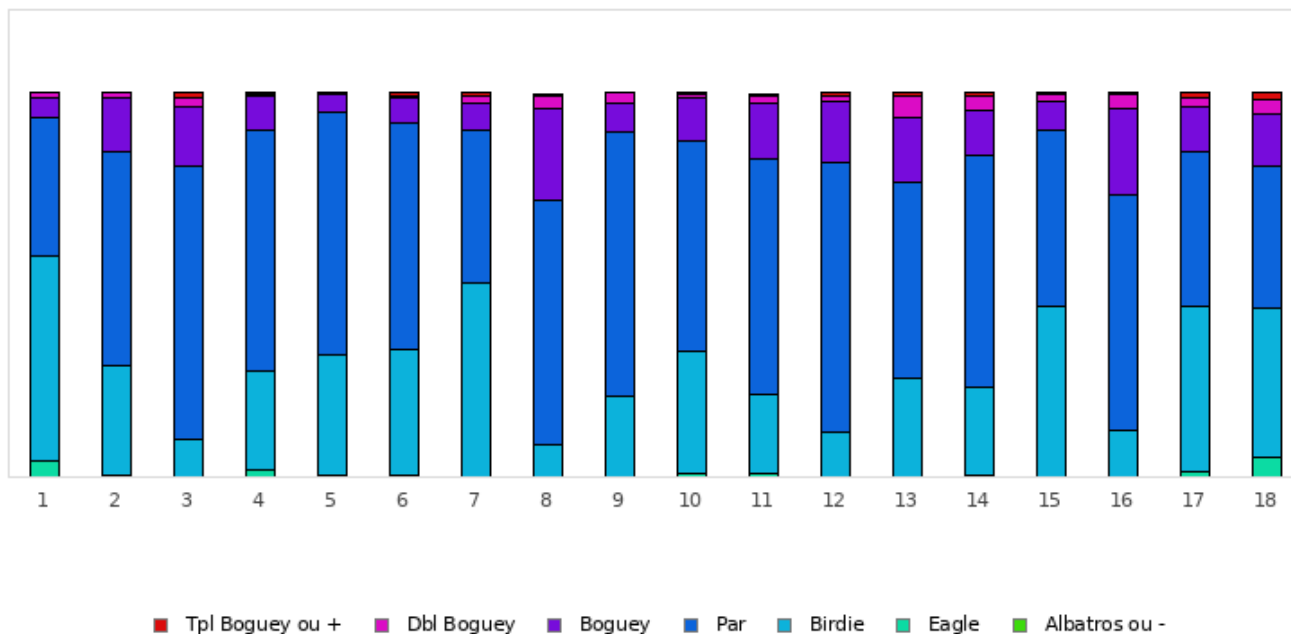

FOOTGOLF FRANCE
Association Française de FootGolf

GOLF DE SOUFFLENHEIM

2026 - E6 - SOUFFLENHEIM - Soufflenheim - 18 trous

Répartition des scores

Trous	1	2	3	4	5	6	7	8	9	10	11	12	13	14	15	16	17	18	Total
PAR de réf.	5	4	3	4	4	3	4	4	4	4	4	3	4	4	4	3	4	5	70
Albatros ou -	0 0%	0 0%	0 0%	0 0%	0 0%	0 0%	0 0%	0 0%	0 0%	0 0%	0 0%	0 0%	0 0%	0 0%	0 0%	0 0%	0 0%	0 0%	0 0%
Eagle	9 4.4%	1 0.5%	0 0%	4 1.9%	1 0.5%	1 0.5%	0 0%	0 0%	0 0%	2 1%	2 1%	0 0%	0 0%	1 0.5%	0 0%	0 0%	3 1.5%	11 5.3%	35 0.9%
Birdie	109 52.9%	59 28.6%	20 9.7%	53 25.7%	64 31.1%	67 32.5%	104 50.5%	17 8.3%	43 20.9%	65 31.6%	42 20.5%	24 11.7%	53 25.7%	47 22.8%	91 44.2%	25 12.1%	88 42.7%	79 38.3%	1050 28.3%
PAR	74 35.9%	114 55.3%	146 70.9%	129 62.6%	130 63.1%	121 58.7%	82 39.8%	131 63.9%	142 68.9%	113 54.9%	126 61.5%	144 69.9%	105 51%	124 60.2%	95 46.1%	126 61.2%	83 40.3%	76 36.9%	2061 55.6%
Boguey	11 5.3%	29 14.1%	32 15.5%	18 8.7%	10 4.9%	14 6.8%	14 6.8%	49 23.9%	15 7.3%	23 11.2%	30 14.6%	33 16%	34 16.5%	24 11.7%	15 7.3%	46 22.3%	24 11.7%	28 13.6%	449 12.1%
Dbl Boguey	3 1.5%	3 1.5%	5 2.4%	1 0.5%	1 0.5%	1 0.5%	4 1.9%	7 3.4%	6 2.9%	2 1%	4 2%	3 1.5%	12 5.8%	8 3.9%	4 1.9%	8 3.9%	5 2.4%	8 3.9%	85 2.3%
Tpl Boguey	0 0%	0 0%	3 1.5%	1 0.5%	0 0%	2 1%	2 1%	1 0.5%	0 0%	1 0.5%	1 0.5%	2 1%	2 1%	2 1%	1 0.5%	1 0.5%	3 1.5%	4 1.9%	26 0.7%
Min	3	2	2	2	2	1	3	3	3	2	2	2	3	2	3	2	2	3	1
Max	7	6	6	7	6	7	10	9	6	8	8	6	7	7	7	6	10	8	10
Moyenne	4.5	3.9	3.2	3.8	3.7	2.8	3.7	4.2	3.9	3.8	4	3.1	4.1	4	3.7	3.2	3.8	4.8	3.8

Vainqueur de l'étape	M. BALESTRA Antonio	2026 - E6 - SOUFFLENHEIM	-13
Record du Parcours	M. BALESTRA Antonio	2026 - E6 - SOUFFLENHEIM	-13