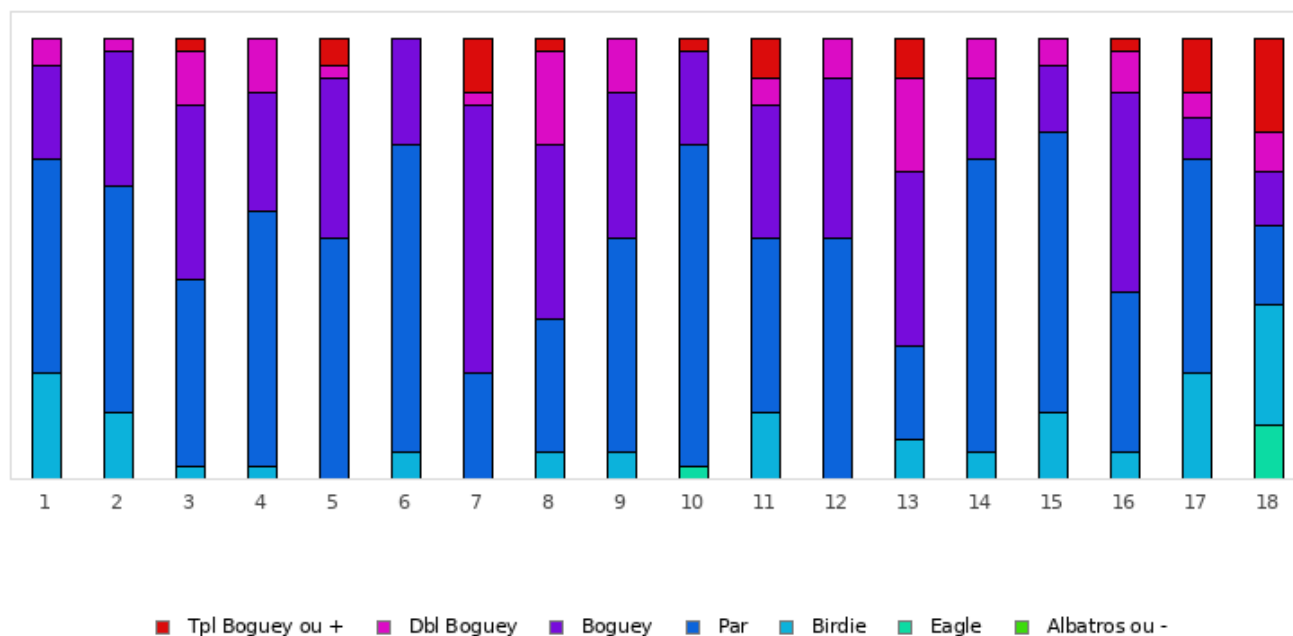

FOOTGOLF FRANCE
Association Française de FootGolf

GOLF DE SOUFFLENHEIM

2019 - ETAPE 2 : Soufflenheim - AFGT 100 - Soufflenheim - 18 trous

Répartition des scores

Trous	1	2	3	4	5	6	7	8	9	10	11	12	13	14	15	16	17	18	Total
PAR de réf.	5	4	3	4	4	3	4	4	4	4	4	3	4	4	4	3	4	5	70
Albatros ou -	0 0%	0 0%	0 0%	0 0%	0 0%	0 0%	0 0%	0 0%	0 0%	0 0%	0 0%	0 0%	0 0%	0 0%	0 0%	0 0%	0 0%	0 0%	0 0%
Eagle	0 0%	0 0%	0 0%	0 0%	0 0%	0 0%	0 0%	0 0%	0 0%	1 3%	0 0%	0 0%	0 0%	0 0%	0 0%	0 0%	0 0%	4 12.1%	5 0.8%
Birdie	8 24.2%	5 15.2%	1 3%	1 3%	0 0%	2 6.1%	0 0%	2 6.1%	2 6.1%	0 0%	5 15.2%	0 0%	3 9.1%	2 6.1%	5 15.2%	2 6.1%	8 24.2%	9 27.3%	55 9.3%
PAR	16 48.5%	17 51.5%	14 42.4%	19 57.6%	18 54.5%	23 69.7%	8 24.2%	10 30.3%	16 48.5%	24 72.7%	13 39.4%	18 54.5%	7 21.2%	22 66.7%	21 63.6%	12 36.4%	16 48.5%	6 18.2%	280 47.1%
Boguey	7 21.2%	10 30.3%	13 39.4%	9 27.3%	12 36.4%	8 24.2%	20 60.6%	13 39.4%	11 33.3%	7 21.2%	10 30.3%	12 36.4%	13 39.4%	6 18.2%	5 15.2%	15 45.5%	3 9.1%	4 12.1%	178 30%
Dbl Boguey	2 6.1%	1 3%	4 12.1%	4 12.1%	1 3%	0 0%	1 3%	7 21.2%	4 12.1%	0 0%	2 6.1%	3 9.1%	7 21.2%	3 9.1%	2 6.1%	3 9.1%	2 6.1%	3 9.1%	49 8.2%
Tpl Boguey	0 0%	0 0%	1 3%	0 0%	2 6.1%	0 0%	4 12.1%	1 3%	0 0%	1 3%	3 9.1%	0 0%	3 9.1%	0 0%	0 0%	1 3%	4 12.1%	7 21.2%	27 4.5%
Min	4	3	2	3	4	2	4	3	3	2	3	3	3	3	3	2	3	3	2
Max	7	6	6	6	7	4	9	7	6	7	9	5	7	6	6	6	9	10	10
Moyenne	5.1	4.2	3.7	4.5	4.6	3.2	5.1	4.8	4.5	4.2	4.6	3.5	5	4.3	4.1	3.7	4.5	5.6	4.4

Vainqueur de l'étape	M. SPENLE Lionel	2019 - ETAPE 2 : Soufflenheim - AFGT 100	-1
Record du Parcours	M. BALESTRA Antonio	2026 - E6 - SOUFFLENHEIM	-13