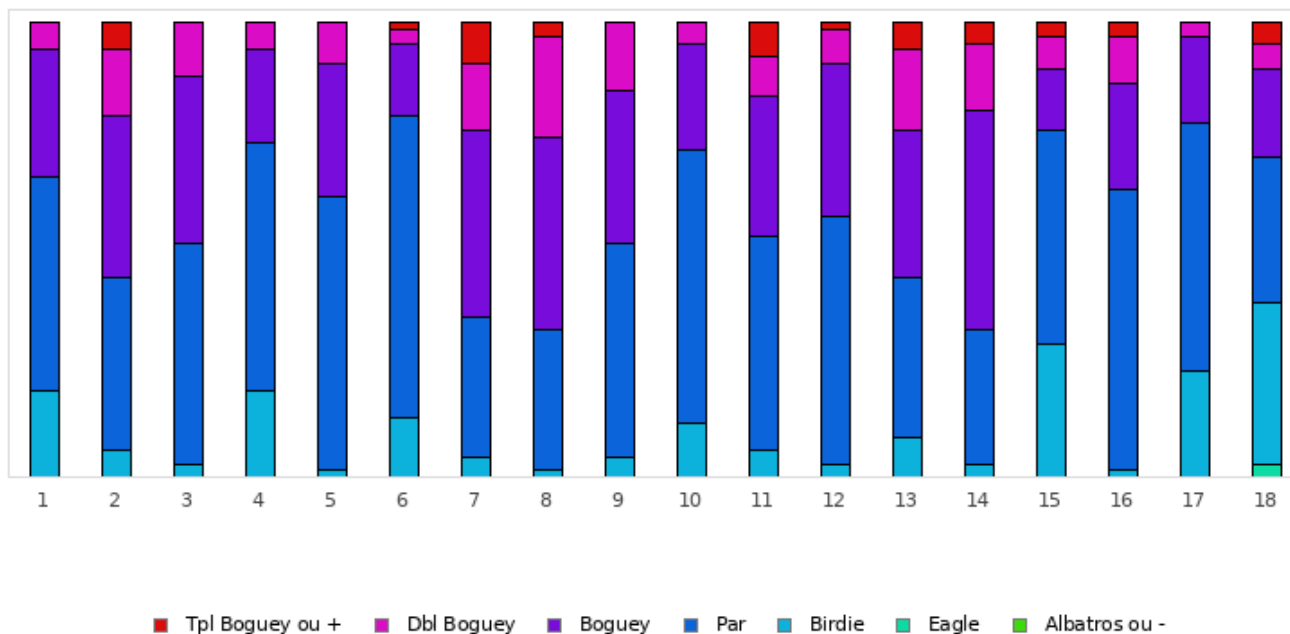

# GOLF DE SOUFFLENHEIM

2019 - FINALE : Soufflenheim - AFGT 200 - Soufflenheim - 18 trous

Répartition des scores

Trous	1	2	3	4	5	6	7	8	9	10	11	12	13	14	15	16	17	18	Total
PAR de réf.	5	4	3	4	4	3	4	4	4	4	4	3	4	4	4	3	4	5	70
Albatros ou -	0 0%	0 0%	0 0%	0 0%	0 0%	0 0%	0 0%	0 0%	0 0%	0 0%	0 0%	0 0%	0 0%	0 0%	0 0%	0 0%	0 0%	0 0%	0
Eagle	0 0%	0 0%	0 0%	0 0%	0 0%	0 0%	0 0%	0 0%	0 0%	0 0%	0 0%	0 0%	0 0%	0 0%	0 0%	0 0%	0 0%	2 2.9%	2 0.2%
Birdie	13 19.1%	4 5.9%	2 2.9%	13 19.1%	1 1.5%	9 13.2%	3 4.4%	1 1.5%	3 4.4%	8 11.8%	4 5.9%	2 2.9%	6 8.8%	2 2.9%	20 29.4%	1 1.5%	16 23.5%	24 35.3%	132 10.8%
PAR	32 47.1%	26 38.2%	33 48.5%	37 54.4%	41 60.3%	45 66.2%	21 30.9%	21 30.9%	32 47.1%	41 60.3%	32 47.1%	37 54.4%	24 35.3%	20 29.4%	32 47.1%	42 61.8%	37 54.4%	22 32.4%	575 47%
Boguey	19 27.9%	24 35.3%	25 36.8%	14 20.6%	20 29.4%	11 16.2%	28 41.2%	29 42.6%	23 33.8%	16 23.5%	21 30.9%	23 33.8%	22 32.4%	33 48.5%	9 13.2%	16 23.5%	13 19.1%	13 19.1%	359 29.3%
Dbl Boguey	4 5.9%	10 14.7%	8 11.8%	4 5.9%	6 8.8%	2 2.9%	10 14.7%	15 22.1%	10 14.7%	3 4.4%	6 8.8%	5 7.4%	12 17.6%	10 14.7%	5 7.4%	7 10.3%	2 2.9%	4 5.9%	123 10%
Tpl Boguey	0 0%	4 5.9%	0 0%	0 0%	0 0%	1 1.5%	6 8.8%	2 2.9%	0 0%	0 0%	5 7.4%	1 1.5%	4 5.9%	3 4.4%	2 2.9%	2 2.9%	0 0%	3 4.4%	33 2.7%
Min	4	3	2	3	3	2	3	3	3	3	3	2	3	3	3	2	3	3	2
Max	7	8	5	6	6	6	9	8	6	6	9	6	9	8	8	6	6	8	9
Moyenne	5.2	4.8	3.6	4.1	4.5	3.1	5	5	4.6	4.2	4.7	3.5	4.8	4.9	4.1	3.5	4	5	4.4

Vainqueur de l'étape	M. DOMENECH Geoffroy	2019 - FINALE : Soufflenheim - AFGT 200	-4
Record du Parcours	M. LITTIERRE Anthony	2025 - E7 : Soufflenheim	-11