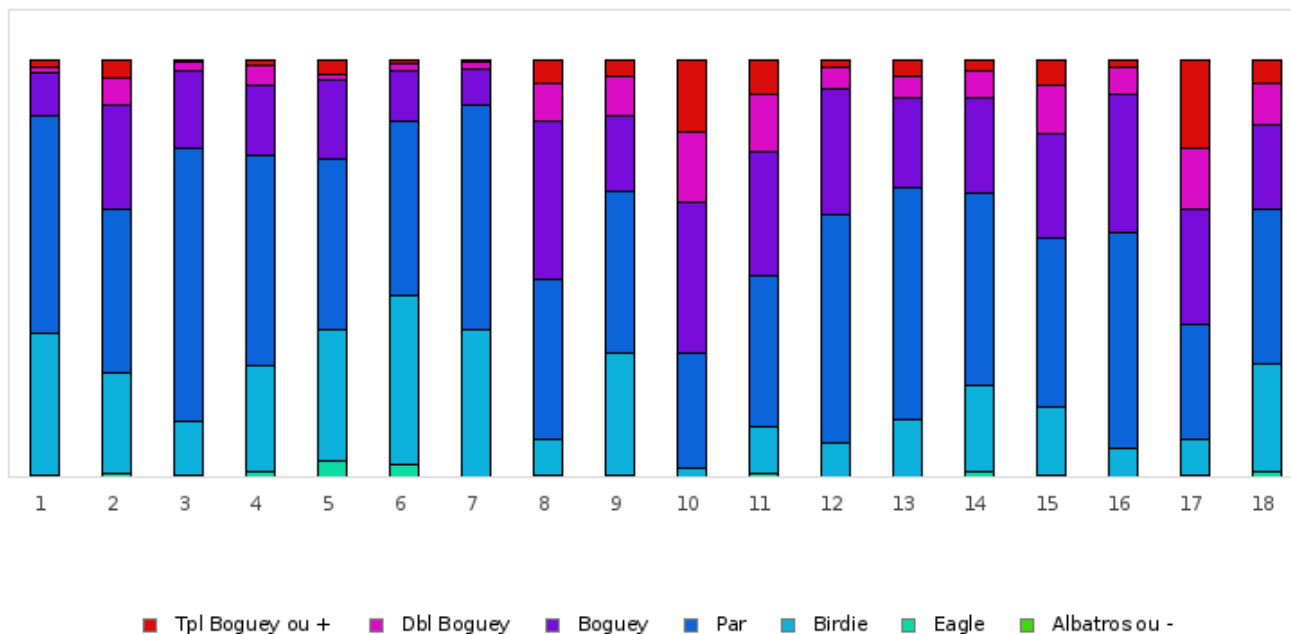

FOOTGOLF FRANCE
Association Française de FootGolf

EVAD'PARC MONTENOIS

Montenois - 18 trous

Répartition des scores

Trous	1	2	3	4	5	6	7	8	9	10	11	12	13	14	15	16	17	18	Total	
PAR de réf.	4	4	3	5	4	4	3	5	4	4	4	4	3	4	5	4	4	3	71	
Albatros ou -	0 0%	0 0%	0 0%	0 0%	0 0%	0 0%	0 0%	0 0%	0 0%	0 0%	0 0%	0 0%	0 0%	0 0%	0 0%	0 0%	0 0%	0 0%	0 0%	
Eagle	1 0.3%	3 0.8%	1 0.3%	4 1.1%	14 3.9%	11 3.1%	0 0%	1 0.3%	2 0.6%	0 0%	3 0.8%	0 0%	0 0%	4 1.1%	2 0.6%	0 0%	1 0.3%	4 1.1%	51 0.8%	
Birdie	122 34.2%	86 24.1%	46 12.9%	92 25.8%	112 31.4%	144 40.3%	126 35.3%	32 9%	104 29.1%	8 2.2%	40 11.2%	30 8.4%	49 13.7%	75 21%	58 16.2%	25 7%	31 8.7%	93 26.1%	1273 19.8%	
PAR	186 52.1%	141 39.5%	235 65.8%	179 50.1%	147 41.2%	149 41.7%	192 53.8%	137 38.4%	139 38.9%	98 27.5%	130 36.4%	108 30.3%	108 30.3%	199 55.7%	164 45.9%	145 40.6%	184 51.5%	99 27.7%	133 37.3%	2852 44.4%
Boguey	37 10.4%	88 24.6%	66 18.5%	61 17.1%	67 18.8%	43 12%	32 9%	135 37.8%	65 18.2%	130 36.4%	106 29.7%	108 30.3%	76 21.3%	81 22.7%	89 24.9%	118 33.1%	99 27.7%	72 20.2%	1473 22.9%	
Dbl Boguey	5 1.4%	23 6.4%	7 2%	16 4.5%	5 1.4%	7 2%	5 1.4%	32 9%	33 9.2%	60 16.8%	48 13.4%	18 5%	19 5.3%	23 6.4%	41 11.5%	24 6.7%	52 14.6%	35 9.8%	453 7%	
Tpl Boguey	6 1.7%	16 4.5%	2 0.6%	5 1.4%	12 3.4%	3 0.8%	2 0.6%	20 5.6%	14 3.9%	61 17.1%	30 8.4%	6 1.7%	14 3.9%	10 2.8%	22 6.2%	6 1.7%	75 21%	20 5.6%	324 5%	
Min	2	2	1	3	2	2	2	3	2	3	2	3	2	2	3	3	2	1	1	
Max	10	10	10	10	10	10	10	10	10	10	10	10	10	10	10	10	10	10	10	
Moyenne	3.9	4.3	3.1	5	4	3.7	2.8	5.6	4.2	5.3	4.7	4.4	3.3	4.2	5.5	4.5	5.4	3.3	4.3	

Record du Parcours

M. PERMEN Vincent

2022 - ÉTAPE 3 : Montenois

-8