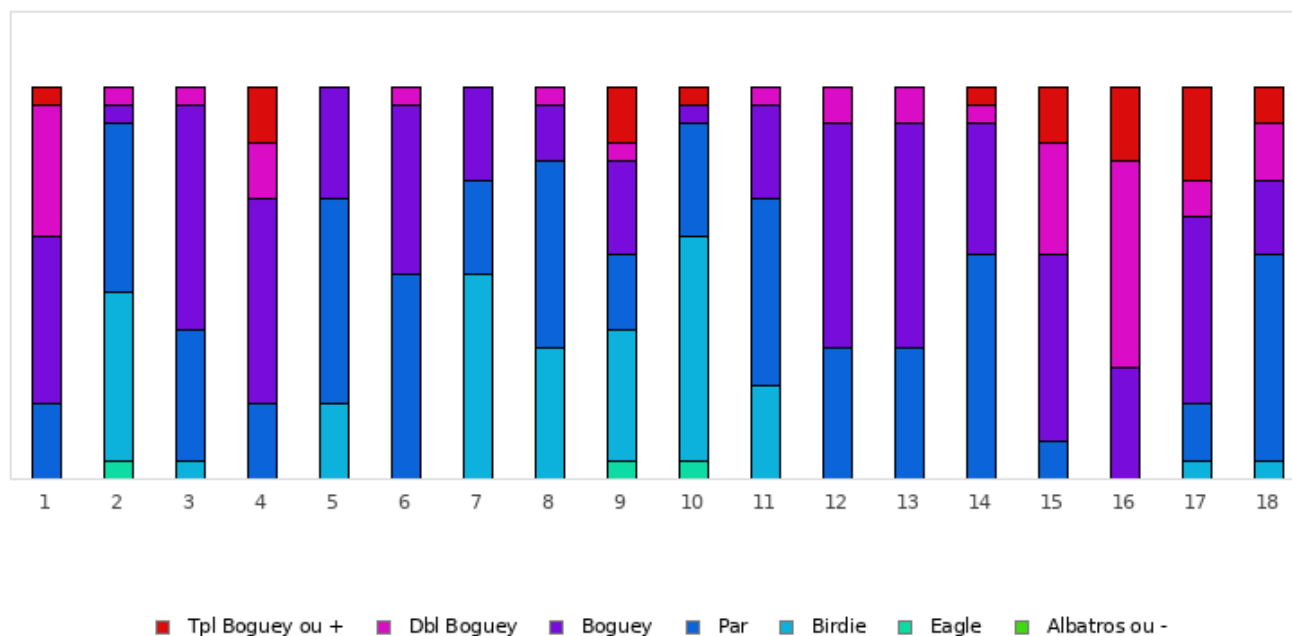

FOOTGOLF FRANCE
Association Française de FootGolf

GOLF NORMANDIE COTE D'ALBATRE

2022 - ÉTAPE 3 : Côte d'Albatre - Albatre 18 trous

Répartition des scores

Trous	1	2	3	4	5	6	7	8	9	10	11	12	13	14	15	16	17	18	Total	
PAR de réf.	4	4	3	4	3	3	3	4	4	5	4	4	3	5	4	5	4	5	71	
Albatros ou -	0 0%	0 0%	0 0%	0 0%	0 0%	0 0%	0 0%	0 0%	0 0%	0 0%	0 0%	0 0%	0 0%	0 0%	0 0%	0 0%	0 0%	0 0%	0 0%	
Eagle	0 0%	1 4.8%	0 0%	0 0%	0 0%	0 0%	0 0%	0 0%	1 4.8%	1 4.8%	0 0%	0 0%	0 0%	0 0%	0 0%	0 0%	0 0%	0 0%	3 0.8%	
Birdie	0 0%	9 42.9%	1 4.8%	0 0%	4 19%	0 0%	11 52.4%	7 33.3%	7 33.3%	12 57.1%	5 23.8%	0 0%	0 0%	0 0%	0 0%	0 0%	0 0%	1 4.8%	1 4.8%	58 15.3%
PAR	4 19%	9 42.9%	7 33.3%	4 19%	11 52.4%	11 52.4%	5 23.8%	10 47.6%	4 19%	6 28.6%	10 47.6%	7 33.3%	7 33.3%	12 57.1%	2 9.5%	0 0%	3 14.3%	11 52.4%	123 32.5%	
Boguey	9 42.9%	1 4.8%	12 57.1%	11 52.4%	6 28.6%	9 42.9%	5 23.8%	3 14.3%	5 23.8%	1 4.8%	5 23.8%	12 57.1%	12 57.1%	7 33.3%	10 47.6%	6 28.6%	10 47.6%	4 19%	128 33.9%	
Dbl Boguey	7 33.3%	1 4.8%	1 4.8%	3 14.3%	0 0%	1 4.8%	0 0%	1 4.8%	1 4.8%	0 0%	1 4.8%	2 9.5%	2 9.5%	1 4.8%	6 28.6%	11 52.4%	2 9.5%	3 14.3%	43 11.4%	
Tpl Boguey	1 4.8%	0 0%	0 0%	3 14.3%	0 0%	0 0%	0 0%	0 0%	3 14.3%	1 4.8%	0 0%	0 0%	0 0%	1 4.8%	3 14.3%	4 19%	5 23.8%	2 9.5%	23 6.1%	
Min	4	2	2	4	2	3	2	3	2	3	3	4	3	5	4	6	3	4	2	
Max	8	6	5	7	4	5	4	6	9	8	6	6	5	8	10	9	8	9	10	
Moyenne	5.3	3.6	3.6	5.2	3.1	3.5	2.7	3.9	4.5	4.5	4.1	4.8	3.8	5.6	5.7	7	5.4	5.8	4.6	

Vainqueur de l'étape	M. HEDIN Frederic	2022 - ÉTAPE 3 : Côte d'Albatre	0
Record du Parcours	M. HEDIN Frederic	2021 - ÉTAPE 4 : Golf Normandie Côte d'Albatre (NFGT)	-16