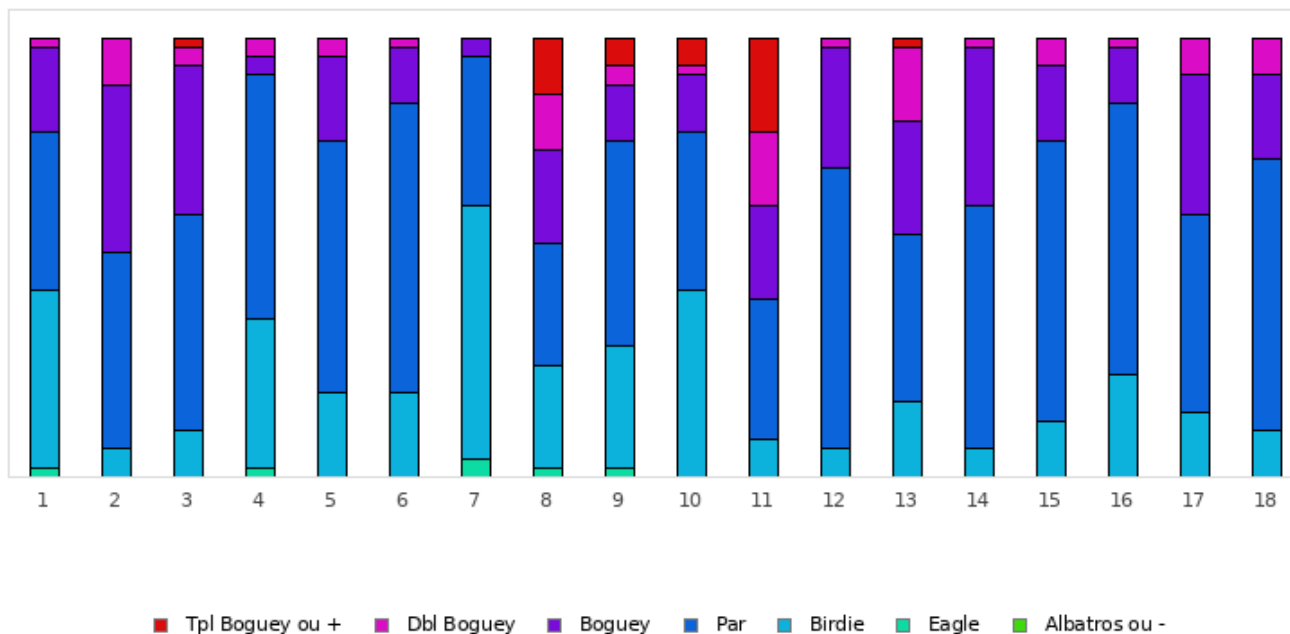

# GOLF DE VICHY FORET DE MONTPENSIER

2020 - ETAPE 25 : Vichy - Golf de Vichy Foret de Montpensier

Répartition des scores

Trous	1	2	3	4	5	6	7	8	9	10	11	12	13	14	15	16	17	18	Total
PAR de réf.	4	4	3	4	4	5	4	3	4	5	4	3	5	3	3	4	4	4	70
Albatros ou -	0 0%	0 0%	0 0%	0 0%	0 0%	0 0%	0 0%	0 0%	0 0%	0 0%	0 0%	0 0%	0 0%	0 0%	0 0%	0 0%	0 0%	0 0%	0 0%
Eagle	1 2.1%	0 0%	0 0%	1 2.1%	0 0%	0 0%	2 4.3%	1 2.1%	1 2.1%	0 0%	0 0%	0 0%	0 0%	0 0%	0 0%	0 0%	0 0%	0 0%	6 0.7%
Birdie	19 40.4%	3 6.4%	5 10.6%	16 34%	9 19.1%	9 19.1%	27 57.4%	11 23.4%	13 27.7%	20 42.6%	4 8.5%	3 6.4%	8 17%	3 6.4%	6 12.8%	11 23.4%	7 14.9%	5 10.6%	179 21.2%
PAR	17 36.2%	21 44.7%	23 48.9%	26 55.3%	27 57.4%	31 66%	16 34%	13 27.7%	22 46.8%	17 36.2%	15 31.9%	30 63.8%	18 38.3%	26 55.3%	30 63.8%	29 61.7%	21 44.7%	29 61.7%	411 48.6%
Boguey	9 19.1%	18 38.3%	16 34%	2 4.3%	9 19.1%	6 12.8%	2 4.3%	10 21.3%	6 12.8%	6 12.8%	10 21.3%	13 27.7%	12 25.5%	17 36.2%	8 17%	6 12.8%	15 31.9%	9 19.1%	174 20.6%
Dbl Boguey	1 2.1%	5 10.6%	2 4.3%	2 4.3%	2 4.3%	1 2.1%	0 0%	6 12.8%	2 4.3%	1 2.1%	8 17%	1 2.1%	8 17%	1 2.1%	3 6.4%	1 2.1%	4 8.5%	4 8.5%	52 6.1%
Tpl Boguey	0 0%	0 0%	1 2.1%	0 0%	0 0%	0 0%	0 0%	6 12.8%	3 6.4%	3 6.4%	10 21.3%	0 0%	1 2.1%	0 0%	0 0%	0 0%	0 0%	0 0%	24 2.8%
Min	2	3	2	2	3	4	2	1	2	4	3	2	4	2	2	3	3	3	1
Max	6	6	7	6	6	7	5	10	7	8	10	5	9	5	5	6	6	6	10
Moyenne	3.8	4.5	3.4	3.7	4.1	5	3.4	3.7	4.1	4.9	5.5	3.3	5.5	3.3	3.2	3.9	4.3	4.3	4.1

Vainqueur de l'étape	M. EL MRABTI Tabet	2020 - ETAPE 25 : Vichy	-4
Record du Parcours	M. FELIX Thomas	2022 - ÉTAPE 22 : Vichy	-14