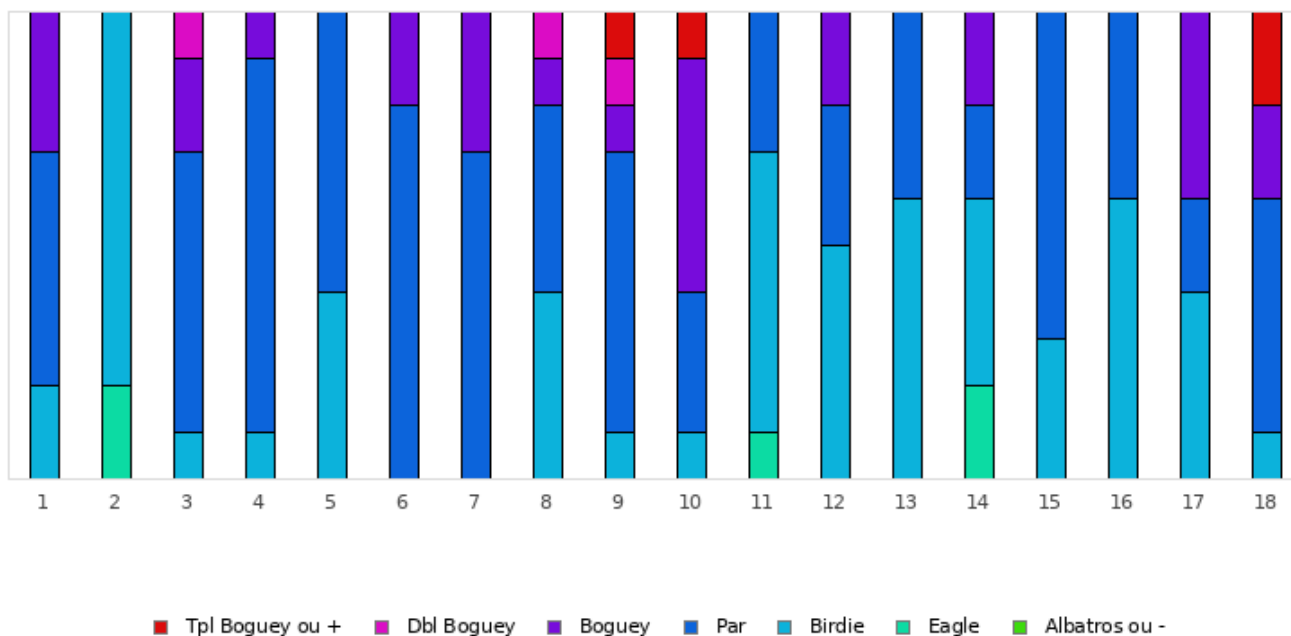

FOOTGOLF FRANCE
Association Française de FootGolf

GOLF DE LAS MARTINES

2025 - E22 TF : Toulouse - Las Martines - 18 trous

Répartition des scores

Trous	1	2	3	4	5	6	7	8	9	10	11	12	13	14	15	16	17	18	Total	
PAR de réf.	4	5	4	4	5	4	3	4	4	4	4	5	5	5	4	3	4	4	75	
Albatros ou -	0 0%	0 0%	0 0%	0 0%	0 0%	0 0%	0 0%	0 0%	0 0%	0 0%	0 0%	0 0%	0 0%	0 0%	0 0%	0 0%	0 0%	0 0%	0 0%	
Eagle	0 0%	2 20%	0 0%	0 0%	0 0%	0 0%	0 0%	0 0%	0 0%	0 0%	1 10%	0 0%	0 0%	2 20%	0 0%	0 0%	0 0%	0 0%	5 2.8%	
Birdie	2 20%	8 80%	1 10%	1 10%	4 40%	0 0%	0 0%	4 40%	1 10%	1 10%	6 60%	5 50%	6 60%	4 40%	3 30%	6 60%	4 40%	1 10%	57 31.7%	
PAR	5 50%	0 0%	6 60%	8 80%	6 60%	8 80%	7 70%	4 40%	6 60%	3 30%	3 30%	3 30%	4 40%	2 20%	7 70%	4 40%	2 20%	5 50%	83 46.1%	
Boguey	3 30%	0 0%	2 20%	1 10%	0 0%	2 20%	3 30%	1 10%	1 10%	5 50%	0 0%	2 20%	0 0%	2 20%	0 0%	0 0%	0 0%	4 40%	2 20%	28 15.6%
Dbl Boguey	0 0%	0 0%	1 10%	0 0%	0 0%	0 0%	0 0%	1 10%	1 10%	0 0%	0 0%	0 0%	0 0%	0 0%	0 0%	0 0%	0 0%	0 0%	3 1.7%	
Tpl Boguey	0 0%	0 0%	0 0%	0 0%	0 0%	0 0%	0 0%	0 0%	1 10%	1 10%	0 0%	0 0%	0 0%	0 0%	0 0%	0 0%	0 0%	2 20%	4 2.2%	
Min	3	3	3	3	4	4	3	3	3	3	2	4	4	3	3	2	3	3	2	
Max	5	4	6	5	5	5	4	6	7	7	4	6	5	6	4	3	5	7	7	
Moyenne	4.1	3.8	4.3	4	4.6	4.2	3.3	3.9	4.5	4.7	3.2	4.7	4.4	4.4	3.7	2.4	4	4.7	4.1	
Vainqueur de l'étape	Mme AMAURY Charlotte										2025 - E22 TF : Toulouse							-7		
Record du Parcours	M. RIGAUD Simon										2022 - ÉTAPE 7 : Las Martines							-17		