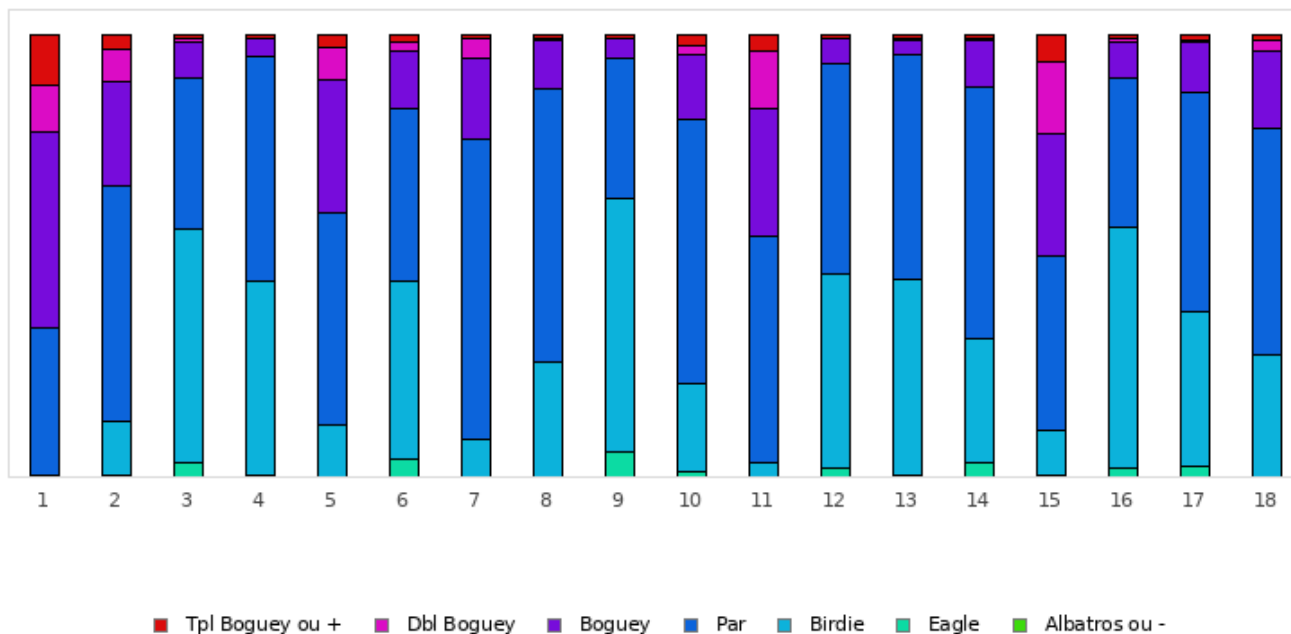

Record du Parcours

M. BELLANGER Alexis

2021 - ÉTAPE 1 : Menneville

-12

FOOTGOLF FRANCE
Association Française de FootGolf

GOLF DE MENNEVILLE

Menneville - 18 trous

Répartition des scores

Trous	1	2	3	4	5	6	7	8	9	10	11	12	13	14	15	16	17	18	Total
PAR de réf.	4	3	4	4	4	5	3	3	4	4	3	3	4	4	4	5	4	3	68
Albatros ou -	0 0%	0 0%	0 0%	0 0%	0 0%	0 0%	0 0%	0 0%	0 0%	0 0%	0 0%	0 0%	0 0%	0 0%	0 0%	0 0%	0 0%	0 0%	0 0%
Eagle	0 0%	1 0.5%	6 3.2%	1 0.5%	0 0%	8 4.2%	0 0%	0 0%	11 5.8%	2 1.1%	0 0%	4 2.1%	1 0.5%	6 3.2%	1 0.5%	4 2.1%	5 2.6%	0 0%	50 1.5%
Birdie	1 0.5%	23 12.2%	100 52.9%	83 43.9%	22 11.6%	76 40.2%	16 8.5%	49 25.9%	108 57.1%	38 20.1%	6 3.2%	83 43.9%	84 44.4%	53 28%	19 10.1%	103 54.5%	66 34.9%	52 27.5%	982 28.9%
PAR	63 33.3%	101 53.4%	65 34.4%	96 50.8%	91 48.1%	74 39.2%	129 68.3%	117 61.9%	60 31.7%	113 59.8%	97 51.3%	90 47.6%	96 50.8%	108 57.1%	75 39.7%	64 33.9%	94 49.7%	97 51.3%	1630 47.9%
Boguey	84 44.4%	44 23.3%	15 7.9%	8 4.2%	57 30.2%	24 12.7%	34 18%	21 11.1%	9 4.8%	28 14.8%	55 29.1%	11 5.8%	6 3.2%	20 10.6%	52 27.5%	15 7.9%	21 11.1%	33 17.5%	537 15.8%
Dbl Boguey	20 10.6%	14 7.4%	2 1.1%	0 0%	14 7.4%	4 2.1%	9 4.8%	1 0.5%	0 0%	4 2.1%	24 12.7%	0 0%	1 0.5%	1 0.5%	31 16.4%	2 1.1%	1 0.5%	5 2.6%	133 3.9%
Tpl Boguey	21 11.1%	6 3.2%	1 0.5%	1 0.5%	5 2.6%	3 1.6%	1 0.5%	1 0.5%	1 0.5%	4 2.1%	7 3.7%	1 0.5%	1 0.5%	1 0.5%	11 5.8%	1 0.5%	2 1.1%	2 1.1%	70 2.1%
Min	3	1	2	2	3	3	2	2	2	2	2	1	2	2	2	3	2	2	1
Max	10	10	10	10	10	10	10	10	10	10	10	10	10	10	10	10	10	10	10
Moyenne	5	3.4	3.5	3.6	4.4	4.7	3.2	2.9	3.4	4.1	3.7	2.6	3.6	3.8	4.7	4.5	3.8	3	3.8