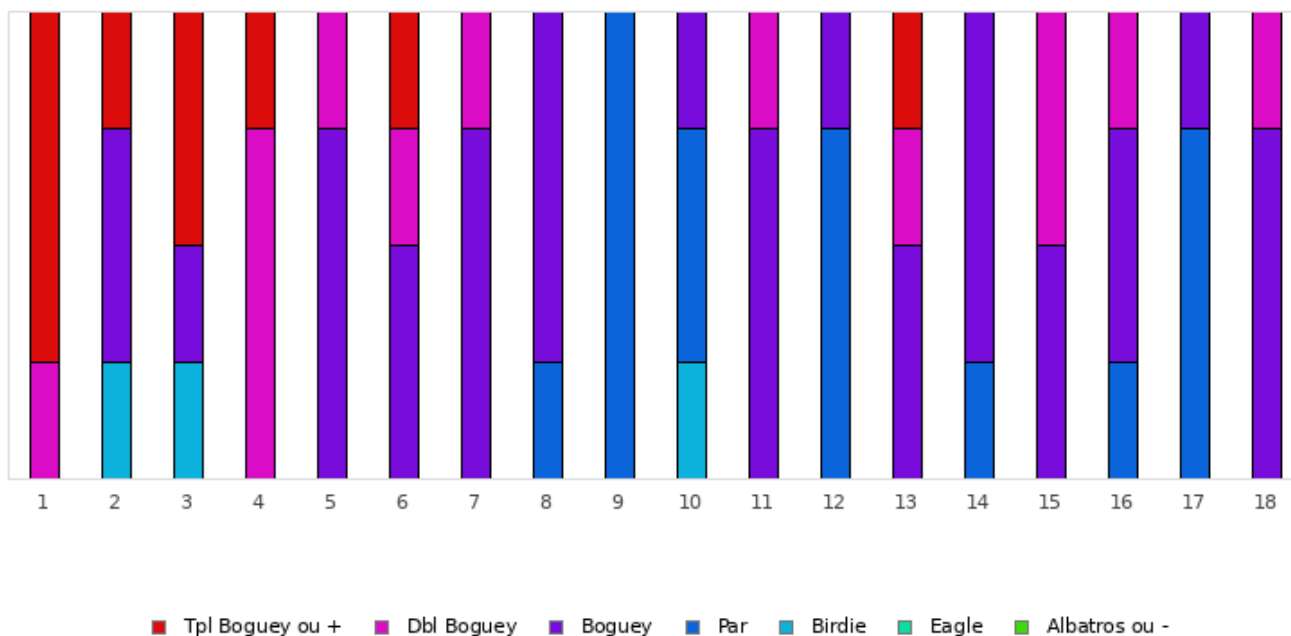

# GOLF-HOTEL DE SAINT-SAËNS

2021 - ÉTAPE 31 : Golf de Saint-Saëns TF - Golf de Saint-Saëns

Répartition des scores

Trous	1	2	3	4	5	6	7	8	9	10	11	12	13	14	15	16	17	18	Total
PAR de réf.	4	5	5	4	4	4	4	4	3	4	3	5	4	3	4	4	5	4	73
Albatros ou -	0 0%	0 0%	0 0%	0 0%	0 0%	0 0%	0 0%	0 0%	0 0%	0 0%	0 0%	0 0%	0 0%	0 0%	0 0%	0 0%	0 0%	0 0%	0 0%
Eagle	0 0%	0 0%	0 0%	0 0%	0 0%	0 0%	0 0%	0 0%	0 0%	0 0%	0 0%	0 0%	0 0%	0 0%	0 0%	0 0%	0 0%	0 0%	0 0%
Birdie	0 0%	1 25%	1 25%	0 0%	0 0%	0 0%	0 0%	0 0%	0 0%	1 25%	0 0%	0 0%	0 0%	0 0%	0 0%	0 0%	0 0%	0 0%	3 4.2%
PAR	0 0%	0 0%	0 0%	0 0%	0 0%	0 0%	0 0%	1 25%	4 100%	2 50%	0 0%	3 75%	0 0%	1 25%	0 0%	1 25%	3 75%	0 0%	15 20.8%
Boguey	0 0%	2 50%	1 25%	0 0%	3 75%	2 50%	3 75%	3 75%	0 0%	1 25%	3 75%	1 25%	2 50%	3 75%	2 50%	2 50%	1 25%	3 75%	32 44.4%
Dbl Boguey	1 25%	0 0%	0 0%	3 75%	1 25%	1 25%	1 25%	0 0%	0 0%	0 0%	1 25%	0 0%	1 25%	0 0%	2 50%	1 25%	0 0%	1 25%	13 18.1%
Tpl Boguey	3 75%	1 25%	2 50%	1 25%	0 0%	1 25%	0 0%	0 0%	0 0%	0 0%	0 0%	0 0%	1 25%	0 0%	0 0%	0 0%	0 0%	0 0%	9 12.5%
Min	6	4	4	6	5	5	5	4	3	3	4	5	5	3	5	4	5	5	3
Max	7	8	9	7	6	7	6	5	3	5	5	6	7	4	6	6	6	6	9
Moyenne	6.8	6	7	6.3	5.3	5.8	5.3	4.8	3	4	4.3	5.3	5.8	3.8	5.5	5	5.3	5.3	5.2
Vainqueur de l'étape	Mme MOULIGNIER Laurence								2021 - ÉTAPE 31 : Golf de Saint-Saëns TF										14
Record du Parcours	M. PUSSINI Nicolas								2024 - E17 : Saint-Saens										-16