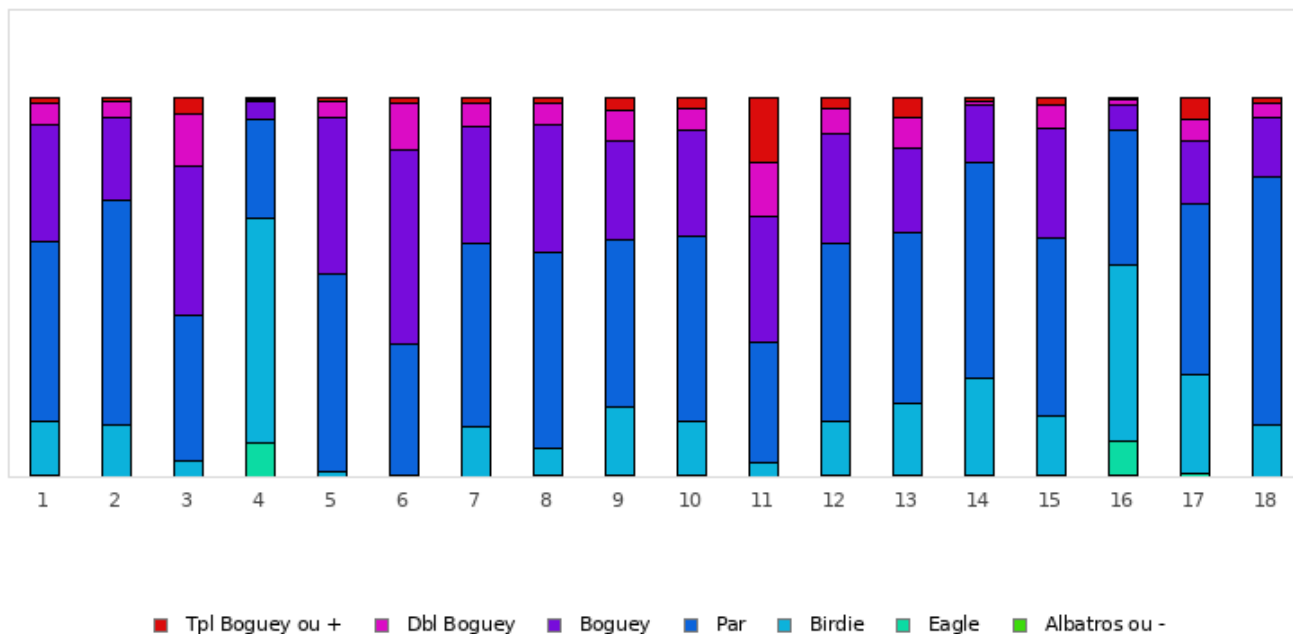

# GOLF DE LÉSIGNY-RÉVEILLON

## Golf de Lésigny

Répartition des scores

Trous	1	2	3	4	5	6	7	8	9	10	11	12	13	14	15	16	17	18	Total
PAR de réf.	5	3	4	5	3	3	4	3	4	4	4	4	4	4	4	5	4	3	70
Albatros ou -	0 0%	0 0%	0 0%	2 0.1%	0 0%	0 0%	0 0%	0 0%	0 0%	0 0%	0 0%	0 0%	0 0%	0 0%	0 0%	6 0.3%	0 0%	0 0%	8 0%
Eagle	12 0.6%	0 0%	0 0%	183 9%	0 0%	0 0%	4 0.2%	7 0.3%	8 0.4%	8 0.4%	0 0%	8 0.4%	9 0.4%	14 0.7%	6 0.3%	191 9.4%	18 0.9%	0 0%	468 1.3%
Birdie	287 14.1%	282 13.9%	88 4.3%	1196 58.9%	33 1.6%	12 0.6%	270 13.3%	148 7.3%	365 18%	286 14.1%	80 3.9%	286 14.1%	387 19.1%	511 25.2%	322 15.9%	938 46.2%	534 26.3%	282 13.9%	6307 17.3%
PAR	961 47.3%	1201 59.1%	773 38.1%	531 26.1%	1057 52%	701 34.5%	977 48.1%	1045 51.5%	898 44.2%	994 48.9%	642 31.6%	960 47.3%	916 45.1%	1161 57.2%	953 46.9%	721 35.5%	913 45%	1328 65.4%	16732 45.8%
Boguey	626 30.8%	442 21.8%	805 39.6%	94 4.6%	829 40.8%	1040 51.2%	625 30.8%	687 33.8%	525 25.8%	565 27.8%	674 33.2%	579 28.5%	450 22.2%	300 14.8%	580 28.6%	132 6.5%	336 16.5%	312 15.4%	9601 26.3%
Dbl Boguey	116 5.7%	82 4%	279 13.7%	13 0.6%	92 4.5%	244 12%	123 6.1%	116 5.7%	168 8.3%	122 6%	287 14.1%	136 6.7%	162 8%	27 1.3%	125 6.2%	27 1.3%	114 5.6%	74 3.6%	2307 6.3%
Tpl Boguey	29 1.4%	24 1.2%	86 4.2%	12 0.6%	20 1%	34 1.7%	32 1.6%	28 1.4%	67 3.3%	56 2.8%	348 17.1%	62 3.1%	107 5.3%	17 0.8%	45 2.2%	16 0.8%	116 5.7%	35 1.7%	1134 3.1%
Min	3	2	3	2	2	2	2	1	2	2	3	2	2	2	2	2	2	2	1
Max	10	10	10	10	10	10	10	10	10	10	10	10	10	10	10	10	14	10	14
Moyenne	5.3	3.2	4.8	4.3	3.5	3.8	4.4	3.4	4.4	4.4	5.3	4.4	4.4	4	4.3	4.5	4.2	3.2	4.2