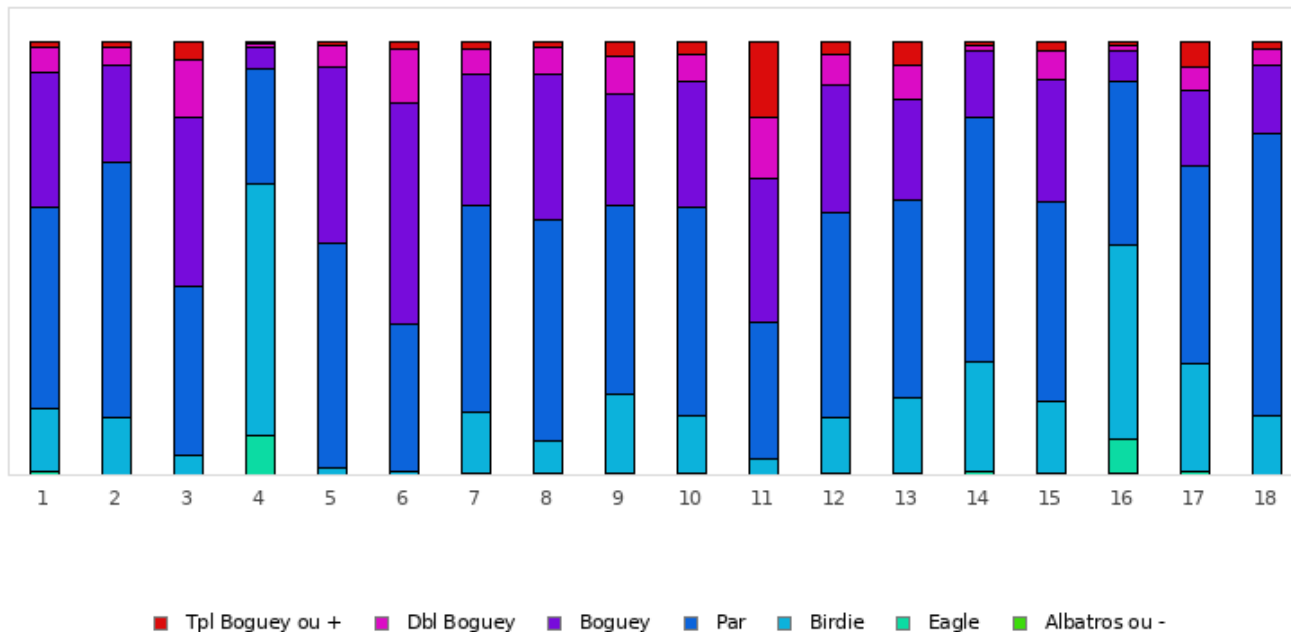

FOOTGOLF FRANCE
Association Française de FootGolf

GOLF DE LÉSIGNY-RÉVEILLON

Golf de Lésigny

Répartition des scores

Trous	1	2	3	4	5	6	7	8	9	10	11	12	13	14	15	16	17	18	Total
PAR de réf.	5	3	4	5	3	3	4	3	4	4	4	4	4	4	4	5	4	3	70
Albatros ou -	0 0%	0 0%	0 0%	2 0.1%	0 0%	0 0%	0 0%	0 0%	0 0%	0 0%	0 0%	0 0%	0 0%	0 0%	0 0%	5 0.3%	0 0%	0 0%	7 0%
Eagle	12 0.6%	0 0%	0 0%	166 8.9%	0 0%	0 0%	4 0.2%	7 0.4%	7 0.4%	8 0.4%	0 0%	8 0.4%	7 0.4%	12 0.6%	5 0.3%	146 7.9%	15 0.8%	0 0%	397 1.2%
Birdie	270 14.5%	249 13.4%	86 4.6%	1075 57.9%	30 1.6%	12 0.6%	262 14.1%	142 7.7%	337 18.2%	245 13.2%	71 3.8%	238 12.8%	327 17.6%	469 25.3%	307 16.5%	837 45.1%	461 24.8%	256 13.8%	5674 17%
PAR	868 46.8%	1087 58.6%	721 38.8%	499 26.9%	959 51.7%	637 34.3%	889 47.9%	943 50.8%	811 43.7%	891 48%	584 31.5%	875 47.1%	844 45.5%	1047 56.4%	859 46.3%	693 37.3%	846 45.6%	1209 65.1%	15262 45.7%
Boguey	570 30.7%	418 22.5%	723 39%	89 4.8%	761 41%	943 50.8%	561 30.2%	626 33.7%	479 25.8%	537 28.9%	613 33%	547 29.5%	426 23%	286 15.4%	525 28.3%	132 7.1%	321 17.3%	286 15.4%	8843 26.5%
Dbl Boguey	108 5.8%	78 4.2%	245 13.2%	13 0.7%	86 4.6%	231 12.4%	110 5.9%	111 6%	161 8.7%	120 6.5%	263 14.2%	129 7%	152 8.2%	25 1.3%	118 6.4%	27 1.5%	103 5.5%	70 3.8%	2150 6.4%
Tpl Boguey	28 1.5%	24 1.3%	81 4.4%	12 0.6%	20 1.1%	33 1.8%	30 1.6%	27 1.5%	61 3.3%	55 3%	325 17.5%	59 3.2%	100 5.4%	17 0.9%	42 2.3%	16 0.9%	110 5.9%	35 1.9%	1075 3.2%
Min	3	2	3	2	2	2	2	1	2	2	3	2	2	2	2	2	2	2	1
Max	10	10	10	10	10	10	10	10	10	10	10	10	10	10	10	10	14	10	14
Moyenne	5.3	3.2	4.8	4.3	3.5	3.8	4.3	3.4	4.4	4.4	5.3	4.4	4.4	4	4.3	4.5	4.3	3.2	4.2

Record du Parcours

M. PLACE Kevin

2023 - Etape 15 - Lésigny

-12