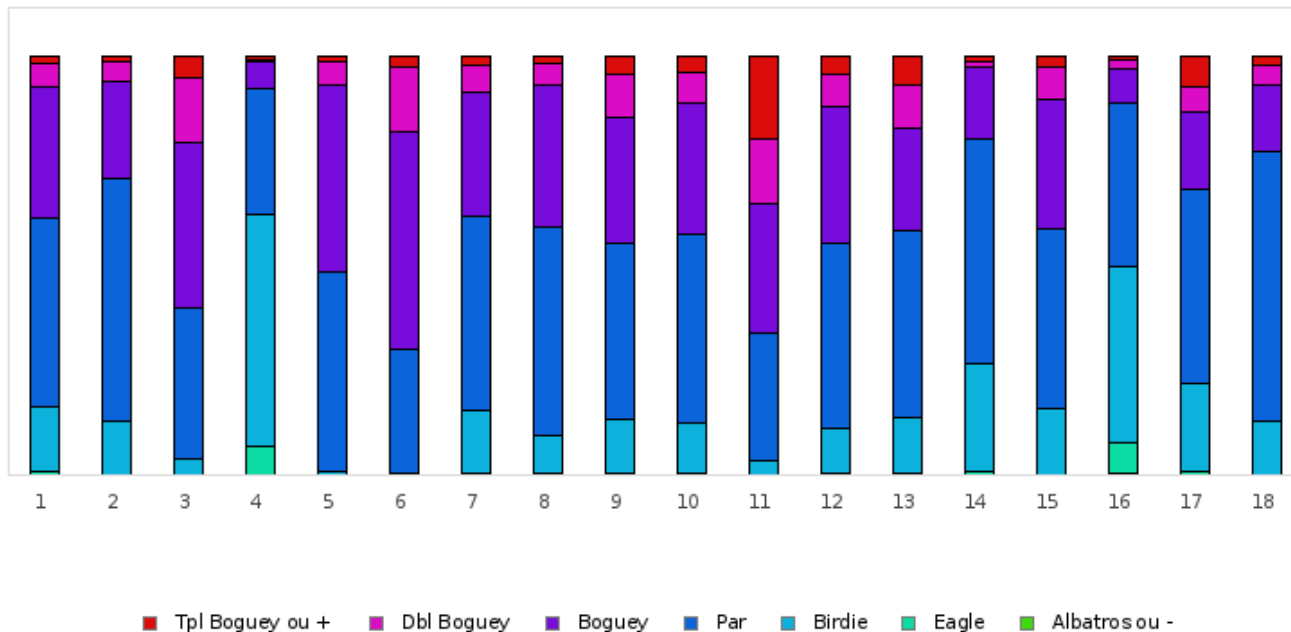

FOOTGOLF FRANCE
Association Française de FootGolf

GOLF DE LÉSIGNY-RÉVEILLON

Golf de Lésigny

Répartition des scores

Trous	1	2	3	4	5	6	7	8	9	10	11	12	13	14	15	16	17	18	Total
PAR de réf.	5	3	4	5	3	3	4	3	4	4	4	4	4	4	4	5	4	3	70
Albatros ou -	0 0%	0 0%	0 0%	1 0.1%	0 0%	0 0%	0 0%	0 0%	0 0%	0 0%	0 0%	0 0%	0 0%	0 0%	0 0%	5 0.4%	0 0%	0 0%	6 0%
Eagle	9 0.7%	0 0%	0 0%	87 6.9%	0 0%	0 0%	4 0.3%	7 0.6%	3 0.2%	7 0.6%	0 0%	6 0.5%	6 0.5%	10 0.8%	1 0.1%	94 7.5%	10 0.8%	0 0%	244 1.1%
Birdie	194 15.5%	164 13.1%	50 4%	693 55.3%	13 1%	7 0.6%	188 15%	114 9.1%	164 13.1%	149 11.9%	45 3.6%	133 10.6%	169 13.5%	324 25.8%	197 15.7%	524 41.8%	264 21.1%	164 13.1%	3556 15.8%
PAR	565 45.1%	727 58%	451 36%	376 30%	594 47.4%	368 29.3%	586 46.7%	622 49.6%	525 41.9%	565 45.1%	381 30.4%	558 44.5%	555 44.3%	673 53.7%	541 43.1%	492 39.2%	582 46.4%	804 64.1%	9965 44.1%
Boguey	393 31.3%	287 22.9%	495 39.5%	79 6.3%	561 44.7%	654 52.2%	369 29.4%	425 33.9%	378 30.1%	392 31.3%	389 31%	405 32.3%	310 24.7%	213 17%	385 30.7%	104 8.3%	234 18.7%	202 16.1%	6275 27.8%
Dbl Boguey	73 5.8%	59 4.7%	195 15.6%	10 0.8%	69 5.5%	196 15.6%	82 6.5%	65 5.2%	133 10.6%	93 7.4%	190 15.2%	101 8.1%	129 10.3%	21 1.7%	97 7.7%	24 1.9%	72 5.7%	60 4.8%	1669 7.4%
Tpl Boguey	20 1.6%	17 1.4%	63 5%	8 0.6%	17 1.4%	29 2.3%	25 2%	21 1.7%	51 4.1%	48 3.8%	249 19.9%	51 4.1%	85 6.8%	13 1%	33 2.6%	11 0.9%	92 7.3%	24 1.9%	857 3.8%
Min	3	2	3	2	2	2	2	1	2	2	3	2	2	2	2	2	2	2	1
Max	10	10	10	10	10	10	10	10	10	10	10	10	10	10	10	10	10	10	10
Moyenne	5.3	3.3	4.8	4.4	3.6	3.9	4.3	3.4	4.5	4.5	5.4	4.5	4.6	4	4.4	4.6	4.4	3.2	4.3

Record du Parcours

M. PLACE Kevin

2023 - Etape 15 - Lésigny

-12