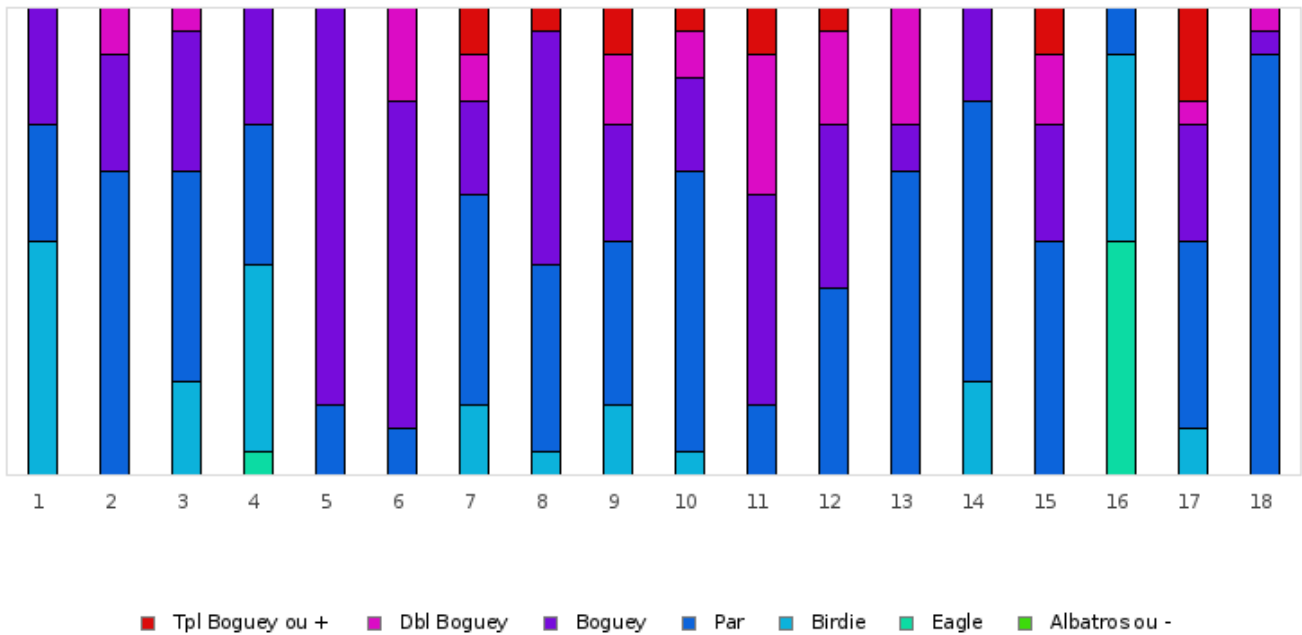

FOOTGOLF FRANCE
Association Française de FootGolf

GOLF DE LÉSIGNY-RÉVEILLON

2022 - ETAPE 21 : LESIGNY - TF - Golf de Lésigny

Répartition des scores

Trous	1	2	3	4	5	6	7	8	9	10	11	12	13	14	15	16	17	18	Total
PAR de réf.	5	3	4	5	3	3	4	3	4	4	4	4	4	4	4	5	4	3	70
Albatros ou -	0 0%	0 0%	0 0%	0 0%	0 0%	0 0%	0 0%	0 0%	0 0%	0 0%	0 0%	0 0%	0 0%	0 0%	0 0%	0 0%	0 0%	0 0%	0 0%
Eagle	0 0%	0 0%	0 0%	1 5%	0 0%	0 0%	0 0%	0 0%	0 0%	0 0%	0 0%	0 0%	0 0%	0 0%	0 0%	10 50%	0 0%	0 0%	11 3.1%
Birdie	10 50%	0 0%	4 20%	8 40%	0 0%	0 0%	3 15%	1 5%	3 15%	1 5%	0 0%	0 0%	0 0%	4 20%	0 0%	8 40%	2 10%	0 0%	44 12.2%
PAR	5 25%	13 65%	9 45%	6 30%	3 15%	2 10%	9 45%	8 40%	7 35%	12 60%	3 15%	8 40%	13 65%	12 60%	10 50%	2 10%	8 40%	18 90%	148 41.1%
Boguey	5 25%	5 25%	6 30%	5 25%	17 85%	14 70%	4 20%	10 50%	5 25%	4 20%	9 45%	7 35%	2 10%	4 20%	5 25%	0 0%	5 25%	1 5%	108 30%
Dbl Boguey	0 0%	2 10%	1 5%	0 0%	0 0%	4 20%	2 10%	0 0%	3 15%	2 10%	6 30%	4 20%	5 25%	0 0%	3 15%	0 0%	1 5%	1 5%	34 9.4%
Tpl Boguey	0 0%	0 0%	0 0%	0 0%	0 0%	0 0%	2 10%	1 5%	2 10%	1 5%	2 10%	1 5%	0 0%	0 0%	2 10%	0 0%	4 20%	0 0%	15 4.2%
Min	4	3	3	3	3	3	3	2	3	3	4	4	4	3	4	3	3	3	2
Max	6	5	6	6	4	5	8	6	8	7	7	7	6	5	7	5	8	5	8
Moyenne	4.8	3.5	4.2	4.8	3.9	4.1	4.6	3.6	4.8	4.5	5.4	4.9	4.6	4	4.9	3.6	4.9	3.2	4.3
Vainqueur de l'étape	Mme SUSS Tiffany								2022 - ETAPE 21 : LESIGNY - TF								-1		
Record du Parcours	M. PLACE Kevin								2023 - Etape 15 - Lésigny								-12		