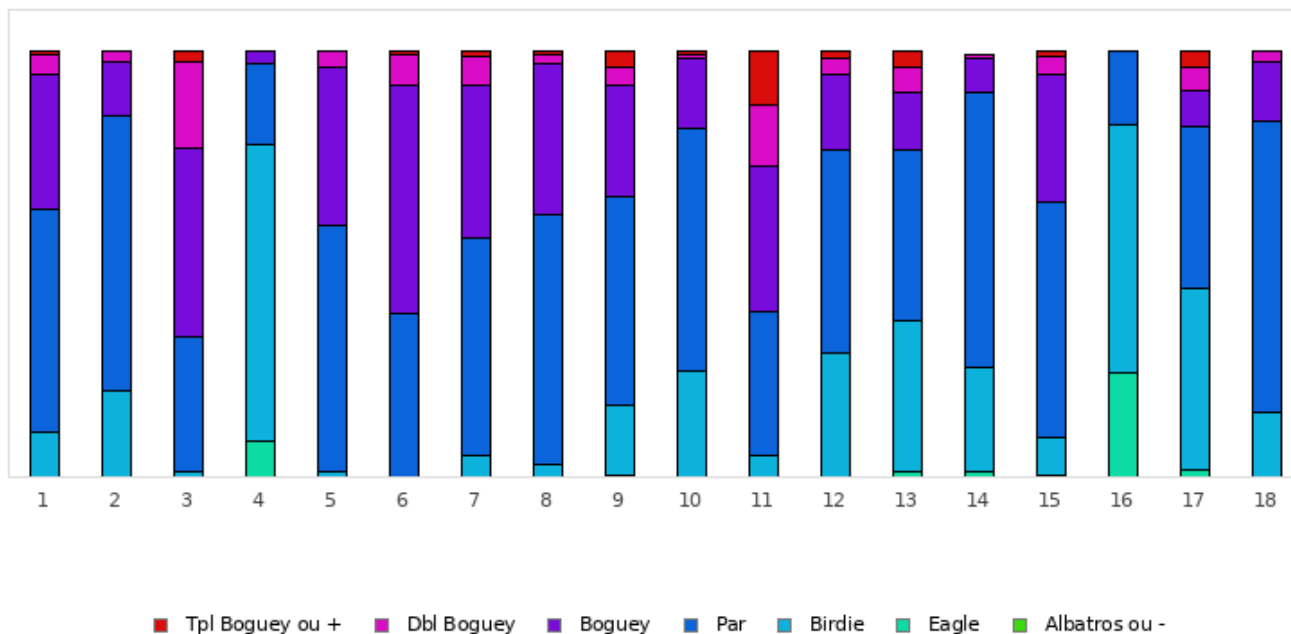

FOOTGOLF FRANCE
Association Française de FootGolf

GOLF DE LÉSIGNY-RÉVEILLON

2026 - E7 - LESIGNY - Golf de Lésigny

Répartition des scores

Trous	1	2	3	4	5	6	7	8	9	10	11	12	13	14	15	16	17	18	Total
PAR de réf.	5	3	4	5	3	3	4	3	4	4	4	4	4	4	4	5	4	3	70
Albatros ou -	0 0%	0 0%	0 0%	0 0%	0 0%	0 0%	0 0%	0 0%	0 0%	0 0%	0 0%	0 0%	0 0%	0 0%	0 0%	0 0%	0 0%	0 0%	0 0%
Eagle	0 0%	0 0%	0 0%	14 8.5%	0 0%	0 0%	0 0%	0 0%	1 0.6%	0 0%	0 0%	0 0%	2 1.2%	2 1.2%	1 0.6%	40 24.4%	3 1.8%	0 0%	63 2.1%
Birdie	17 10.4%	33 20.1%	2 1.2%	114 69.5%	2 1.2%	0 0%	8 4.9%	5 3%	27 16.5%	41 25%	8 4.9%	48 29.3%	58 35.4%	40 24.5%	14 8.5%	96 58.5%	70 42.7%	25 15.2%	608 20.6%
PAR	86 52.4%	106 64.6%	52 31.7%	31 18.9%	95 57.9%	63 38.4%	84 51.2%	96 58.5%	80 48.8%	93 56.7%	56 34.1%	78 47.6%	66 40.2%	106 65.5%	91 55.5%	28 17.1%	62 37.8%	112 68.3%	1385 46.9%
Boguëy	52 31.7%	21 12.8%	73 44.5%	5 3%	61 37.2%	88 53.7%	59 36%	58 35.4%	43 26.2%	27 16.5%	56 34.1%	29 17.7%	22 13.4%	13 8%	49 29.9%	0 0%	14 8.5%	23 14%	693 23.5%
Dbl Boguëy	8 4.9%	4 2.4%	33 20.1%	0 0%	6 3.7%	12 7.3%	11 6.7%	4 2.4%	7 4.3%	2 1.2%	23 14%	6 3.7%	10 6.1%	2 1.2%	7 4.3%	0 0%	9 5.5%	4 2.4%	148 5%
Tpl Boguëy	1 0.6%	0 0%	4 2.4%	0 0%	0 0%	1 0.6%	2 1.2%	1 0.6%	6 3.7%	1 0.6%	21 12.8%	3 1.8%	6 3.7%	0 0%	2 1.2%	0 0%	6 3.7%	0 0%	54 1.8%
Min	4	2	3	3	2	3	3	2	2	3	3	3	2	2	2	3	2	2	2
Max	8	5	7	6	5	6	7	6	9	7	10	7	9	6	8	5	10	5	10
Moyenne	5.3	3	4.9	4.2	3.4	3.7	4.5	3.4	4.3	4	5.1	4	4	3.8	4.3	3.9	3.9	3	4

Vainqueur de l'étape	M. RODES Tony	2026 - E7 - LESIGNY	-11
Record du Parcours	M. PLACE Kevin	2023 - Etape 15 - Lésigny	-12