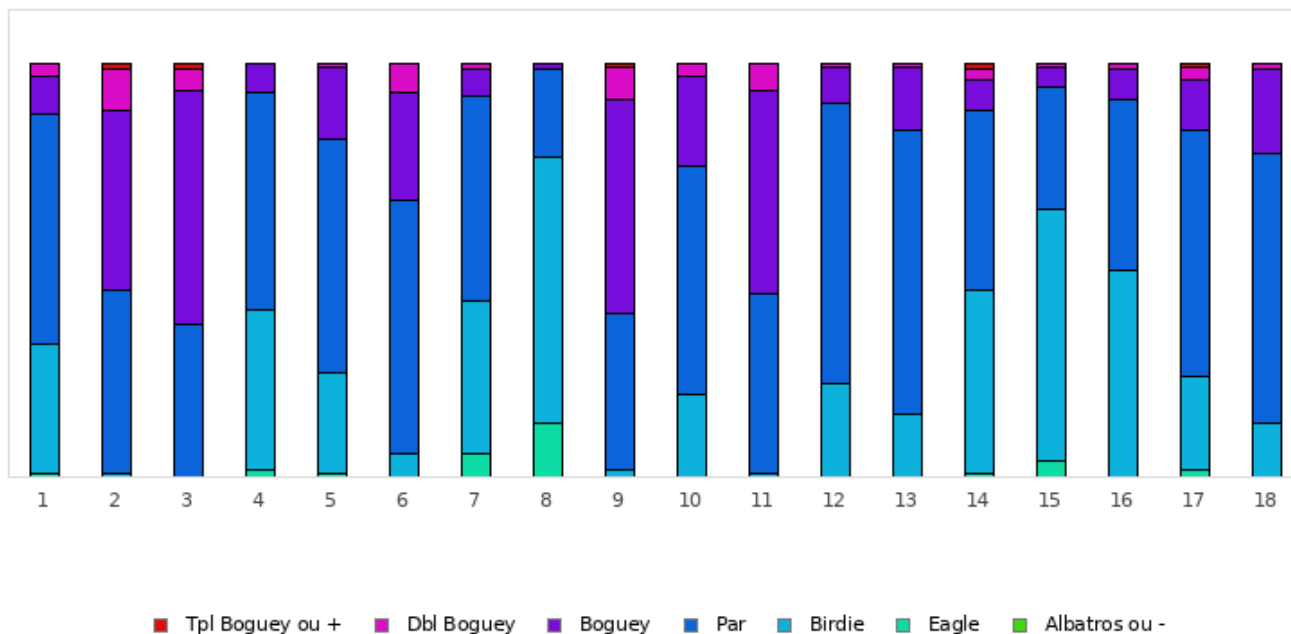

Record du Parcours

M. CREVON Frederic

2023 - E3 : Savenay

-9

FOOTGOLF FRANCE
Association Française de FootGolf

GOLF BLUEGREEN SAVENAY

18 Trous

Répartition des scores

Trous	1	2	3	4	5	6	7	8	9	10	11	12	13	14	15	16	17	18	Total
PAR de réf.	5	4	3	4	5	3	5	5	3	4	3	3	4	4	4	5	4	4	72
Albatros ou -	0 0%	0 0%	0 0%	0 0%	0 0%	0 0%	0 0%	0 0%	0 0%	0 0%	0 0%	0 0%	0 0%	0 0%	0 0%	0 0%	0 0%	0 0%	0 0%
Eagle	1 0.8%	0 0%	0 0%	2 1.6%	1 0.8%	0 0%	7 5.6%	16 12.9%	0 0%	0 0%	0 0%	0 0%	0 0%	1 0.8%	5 4%	0 0%	2 1.6%	0 0%	35 1.6%
Birdie	39 31.5%	1 0.8%	0 0%	48 38.7%	30 24.2%	7 5.6%	46 37.1%	80 64.5%	2 1.6%	25 20.2%	1 0.8%	28 22.6%	19 15.3%	55 44.4%	75 60.5%	62 50%	28 22.6%	16 12.9%	562 25.2%
PAR	69 55.6%	55 44.4%	46 37.1%	65 52.4%	70 56.5%	76 61.3%	61 49.2%	26 21%	47 37.9%	68 54.8%	54 43.5%	84 67.7%	85 68.5%	54 43.5%	37 29.8%	51 41.1%	74 59.7%	81 65.3%	1103 49.4%
Boguey	11 8.9%	54 43.5%	70 56.5%	9 7.3%	22 17.7%	32 25.8%	8 6.5%	2 1.6%	64 51.6%	27 21.8%	61 49.2%	11 8.9%	19 15.3%	9 7.3%	6 4.8%	9 7.3%	15 12.1%	25 20.2%	454 20.3%
Dbl Boguey	4 3.2%	12 9.7%	6 4.8%	0 0%	1 0.8%	9 7.3%	2 1.6%	0 0%	10 8.1%	4 3.2%	8 6.5%	1 0.8%	1 0.8%	3 2.4%	1 0.8%	2 1.6%	4 3.2%	2 1.6%	70 3.1%
Tpl Boguey	0 0%	2 1.6%	2 1.6%	0 0%	0 0%	0 0%	0 0%	0 0%	1 0.8%	0 0%	0 0%	0 0%	0 0%	2 1.6%	0 0%	0 0%	1 0.8%	0 0%	8 0.4%
Min	3	3	3	2	3	2	3	3	2	3	2	2	3	2	2	4	2	3	2
Max	7	7	6	5	7	5	7	6	6	6	5	5	6	8	6	7	7	6	8
Moyenne	4.8	4.7	3.7	3.7	4.9	3.3	4.6	4.1	3.7	4.1	3.6	2.9	4	3.7	3.4	4.6	4	4.1	4