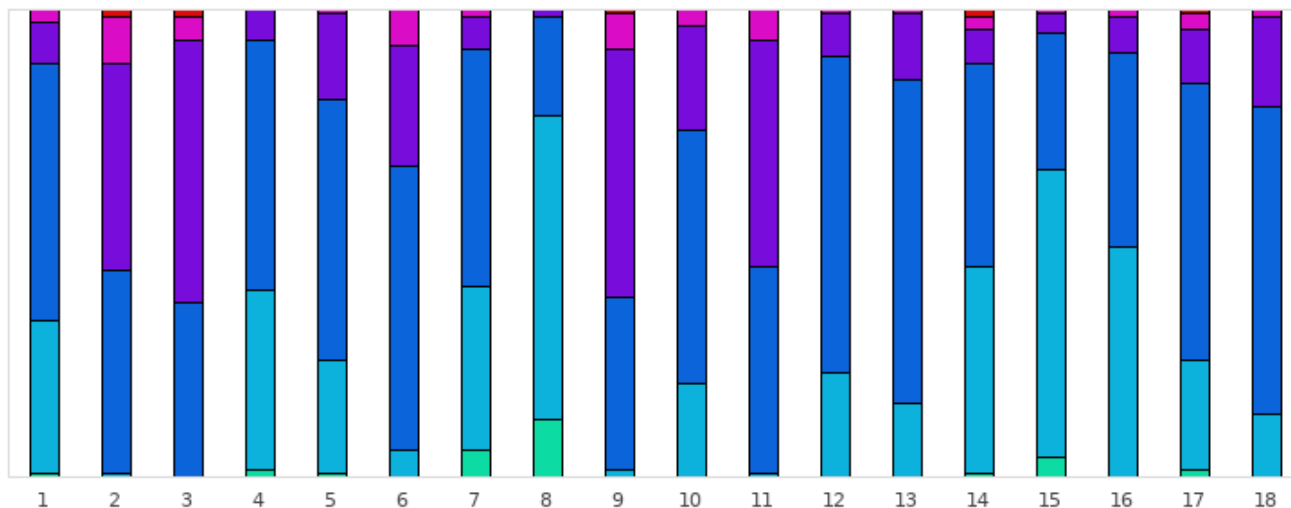

Record du Parcours

M. CREVON Frederic

2023 - E3 : Savenay

-9

FOOTGOLF FRANCE
Association Française de FootGolf

GOLF BLUEGREEN SAVENAY

18 Trous

Répartition des scores

■ Tpl Boguey ou + ■ Dbl Boguey ■ Boguey ■ Par ■ Birdie ■ Eagle ■ Albatros ou -

Trous	1	2	3	4	5	6	7	8	9	10	11	12	13	14	15	16	17	18	Total
PAR de réf.	5	4	3	4	5	3	5	5	3	4	3	3	4	4	4	5	4	4	72
Albatros ou -	0 0%	0 0%	0 0%	0 0%	0 0%	0 0%	0 0%	0 0%	0 0%	0 0%	0 0%	0 0%	0 0%	0 0%	0 0%	0 0%	0 0%	0 0%	0 0%
Eagle	1 0.8%	0 0%	0 0%	2 1.7%	1 0.8%	0 0%	7 5.8%	15 12.5%	0 0%	0 0%	0 0%	0 0%	0 0%	1 0.8%	5 4.2%	0 0%	2 1.7%	0 0%	34 1.6%
Birdie	39 32.5%	1 0.8%	0 0%	46 38.3%	29 24.2%	7 5.8%	42 35%	78 65%	2 1.7%	24 20%	1 0.8%	27 22.5%	19 15.8%	53 44.2%	74 61.7%	59 49.2%	28 23.3%	16 13.3%	545 25.2%
PAR	66 55%	52 43.3%	45 37.5%	64 53.3%	67 55.8%	73 60.8%	61 50.8%	25 20.8%	44 36.7%	65 54.2%	53 44.2%	81 67.5%	83 69.2%	52 43.3%	35 29.2%	50 41.7%	71 59.2%	79 65.8%	1066 49.4%
Boguey	11 9.2%	53 44.2%	67 55.8%	8 6.7%	22 18.3%	31 25.8%	8 6.7%	2 1.7%	64 53.3%	27 22.5%	58 48.3%	11 9.2%	17 14.2%	9 7.5%	5 4.2%	9 7.5%	14 11.7%	23 19.2%	439 20.3%
Dbl Boguey	3 2.5%	12 10%	6 5%	0 0%	1 0.8%	9 7.5%	2 1.7%	0 0%	9 7.5%	4 3.3%	8 6.7%	1 0.8%	1 0.8%	3 2.5%	1 0.8%	2 1.7%	4 3.3%	2 1.7%	68 3.1%
Tpl Boguey	0 0%	2 1.7%	2 1.7%	0 0%	0 0%	0 0%	0 0%	0 0%	1 0.8%	0 0%	0 0%	0 0%	0 0%	2 1.7%	0 0%	0 0%	1 0.8%	0 0%	8 0.4%
Min	3	3	3	2	3	2	3	3	2	3	2	2	3	2	2	4	2	3	2
Max	7	7	6	5	7	5	7	6	6	6	5	5	6	8	6	7	7	6	8
Moyenne	4.8	4.7	3.7	3.7	4.9	3.4	4.6	4.1	3.7	4.1	3.6	2.9	4	3.7	3.4	4.6	3.9	4.1	4