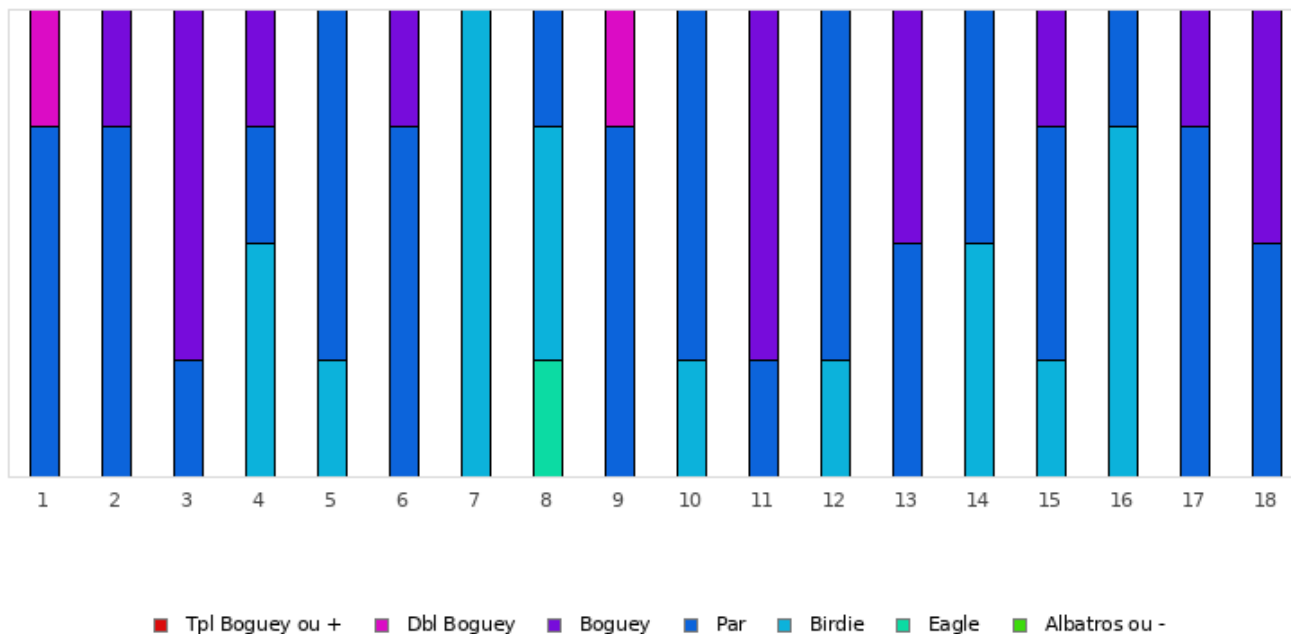

FOOTGOLF FRANCE
Association Française de FootGolf

GOLF BLUEGREEN SAVENAY

2026 - E2 TF - SAVENAY - 18 Trous

Répartition des scores

Trous	1	2	3	4	5	6	7	8	9	10	11	12	13	14	15	16	17	18	Total
PAR de réf.	5	4	3	4	5	3	5	5	3	4	3	3	4	4	4	5	4	4	72
Albatros ou -	0 0%	0 0%	0 0%	0 0%	0 0%	0 0%	0 0%	0 0%	0 0%	0 0%	0 0%	0 0%	0 0%	0 0%	0 0%	0 0%	0 0%	0 0%	0 0%
Eagle	0 0%	0 0%	0 0%	0 0%	0 0%	0 0%	0 0%	1 25%	0 0%	0 0%	0 0%	0 0%	0 0%	0 0%	0 0%	0 0%	0 0%	0 0%	1 1.4%
Birdie	0 0%	0 0%	0 0%	2 50%	1 25%	0 0%	4 100%	2 50%	0 0%	1 25%	0 0%	1 25%	0 0%	2 50%	1 25%	3 75%	0 0%	0 0%	17 23.6%
PAR	3 75%	3 75%	1 25%	1 25%	3 75%	3 75%	0 0%	1 25%	3 75%	3 75%	1 25%	3 75%	2 50%	2 50%	2 50%	1 25%	3 75%	2 50%	37 51.4%
Boguey	0 0%	1 25%	3 75%	1 25%	0 0%	1 25%	0 0%	0 0%	0 0%	0 0%	3 75%	0 0%	2 50%	0 0%	1 25%	0 0%	1 25%	2 50%	15 20.8%
Dbl Boguey	1 25%	0 0%	0 0%	0 0%	0 0%	0 0%	0 0%	0 0%	1 25%	0 0%	0 0%	0 0%	0 0%	0 0%	0 0%	0 0%	0 0%	0 0%	2 2.8%
Tpl Boguey	0 0%	0 0%	0 0%	0 0%	0 0%	0 0%	0 0%	0 0%	0 0%	0 0%	0 0%	0 0%	0 0%	0 0%	0 0%	0 0%	0 0%	0 0%	0 0%
Min	5	4	3	3	4	3	4	3	3	3	3	2	4	3	3	4	4	4	2
Max	7	5	4	5	5	4	4	5	5	4	4	3	5	4	5	5	5	5	7
Moyenne	5.5	4.3	3.8	3.8	4.8	3.3	4	4	3.5	3.8	3.8	2.8	4.5	3.5	4	4.3	4.3	4.5	4
Vainqueur de l'étape	Mme LEVITTAS Sandy										2026 - E2 TF - SAVENAY							-2	
Record du Parcours	M. GENIT Julien										2026 - E2 - SAVENAY							-10	