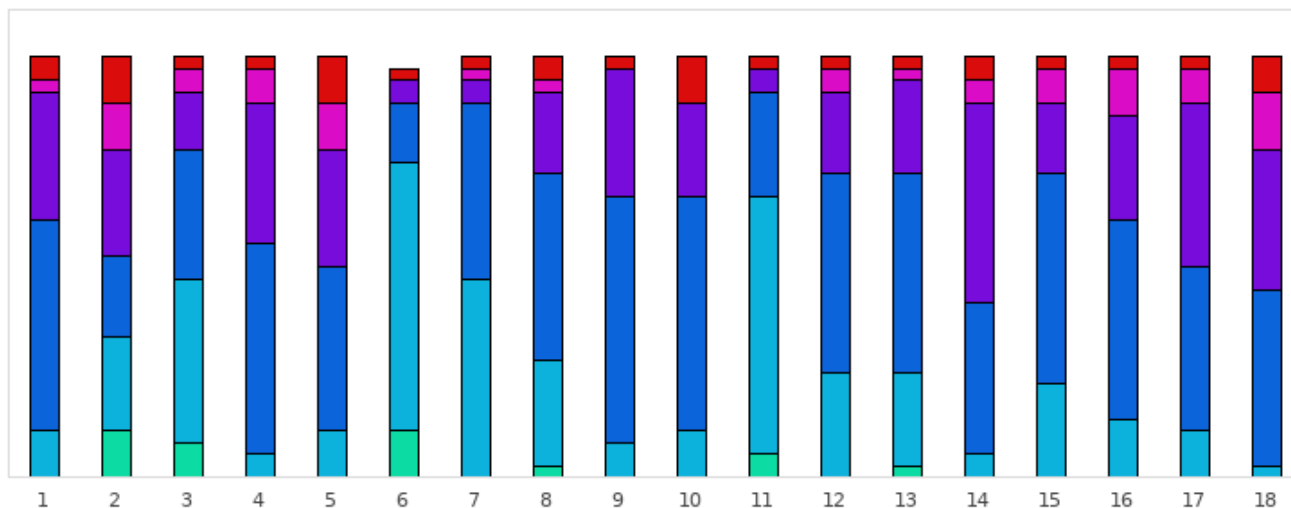

## 2026 - E2 - Champlong - Parcours 18 Trous

Répartition des scores

■ Tpl Boguey ou + ■ Dbl Boguey ■ Boguey ■ Par ■ Birdie ■ Eagle ■ Albatros ou -

Trous	1	2	3	4	5	6	7	8	9	10	11	12	13	14	15	16	17	18	Total
PAR de réf.	4	5	5	3	3	5	3	4	4	3	4	3	4	5	3	3	4	3	68
Albatros ou -	0	0	0	0	0	0	0	0	0	0	0	0	0	0	0	0	0	0	0
Eagle	0	4	3	0	0	4	0	1	0	0	2	0	1	0	0	0	0	0	15
	0%	11.1%	8.3%	0%	0%	11.4%	0%	2.8%	0%	0%	5.6%	0%	2.8%	0%	0%	0%	0%	0%	2.3%
Birdie	4	8	14	2	4	23	17	9	3	4	22	9	8	2	8	5	4	1	147
	11.1%	22.2%	38.9%	5.6%	11.1%	65.7%	47.2%	25%	8.3%	11.1%	61.1%	25%	22.2%	5.6%	22.2%	13.9%	11.1%	2.8%	22.7%
PAR	18	7	11	18	14	5	15	16	21	20	9	17	17	13	18	17	14	15	265
	50%	19.4%	30.6%	50%	38.9%	14.3%	41.7%	44.4%	58.3%	55.6%	25%	47.2%	47.2%	36.1%	50%	47.2%	38.9%	41.7%	41%
Boguey	11	9	5	12	10	2	2	7	11	8	2	7	8	17	6	9	14	12	152
	30.6%	25%	13.9%	33.3%	27.8%	5.7%	5.6%	19.4%	30.6%	22.2%	5.6%	19.4%	22.2%	47.2%	16.7%	25%	38.9%	33.3%	23.5%
Dbl Boguey	1	4	2	3	4	0	1	1	0	0	0	2	1	2	3	4	3	5	36
	2.8%	11.1%	5.6%	8.3%	11.1%	0%	2.8%	2.8%	0%	0%	0%	5.6%	2.8%	5.6%	8.3%	11.1%	8.3%	13.9%	5.6%
Tpl Boguey	2	4	1	1	4	1	1	2	1	4	1	1	1	2	1	1	1	3	32
	5.6%	11.1%	2.8%	2.8%	11.1%	2.9%	2.8%	5.6%	2.8%	11.1%	2.8%	2.8%	2.8%	5.6%	2.8%	2.8%	2.8%	8.3%	4.9%
Min	3	3	3	2	2	3	2	2	3	2	2	2	2	4	2	2	3	2	2
Max	10	10	10	10	10	10	10	10	10	10	10	10	10	10	10	10	10	10	10
Moyenne	4.5	5.4	4.8	3.6	3.9	4.3	2.8	4.2	4.4	3.6	3.5	3.3	4.2	5.8	3.3	3.5	4.6	4	4.1