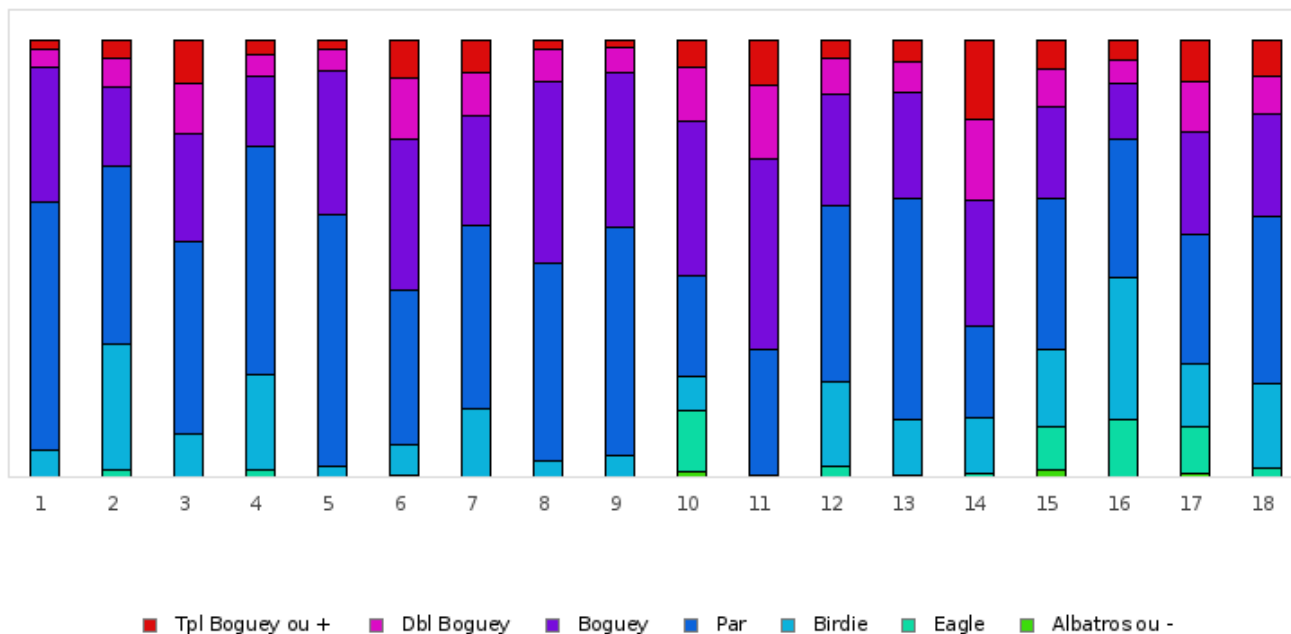

FOOTGOLF FRANCE
Association Française de FootGolf

GOLF DE L'ÎLE D'OR NANTES

Ile d'Or - 18 trous

Répartition des scores

Trous	1	2	3	4	5	6	7	8	9	10	11	12	13	14	15	16	17	18	Total
PAR de réf.	3	5	4	4	3	3	4	3	3	5	3	5	4	4	5	3	5	4	70
Albatros ou -	0 0%	0 0%	0 0%	0 0%	0 0%	0 0%	0 0%	0 0%	0 0%	13 1.4%	0 0%	0 0%	0 0%	0 0%	14 1.5%	0 0%	6 0.6%	0 0%	33 0.2%
Eagle	0 0%	15 1.6%	0 0%	15 1.6%	0 0%	3 0.3%	1 0.1%	0 0%	1 0.1%	128 13.7%	0 0%	22 2.4%	5 0.5%	8 0.9%	93 9.9%	122 13%	103 11%	21 2.2%	537 3.2%
Birdie	59 6.3%	268 28.7%	91 9.7%	204 21.8%	22 2.4%	68 7.3%	146 15.6%	33 3.5%	45 4.8%	74 7.9%	5 0.5%	182 19.5%	119 12.7%	120 12.8%	167 17.9%	304 32.5%	134 14.3%	179 19.1%	2220 13.2%
PAR	529 56.6%	383 41%	414 44.3%	489 52.3%	540 57.8%	329 35.1%	391 41.8%	423 45.2%	490 52.4%	214 22.9%	269 28.7%	378 40.4%	473 50.6%	197 21.1%	321 34.3%	296 31.7%	278 29.7%	357 38.2%	6771 40.2%
Boguey	288 30.8%	170 18.2%	229 24.5%	149 15.9%	309 33%	324 34.6%	235 25.1%	392 41.9%	330 35.3%	333 35.6%	406 43.4%	236 25.2%	228 24.4%	268 28.7%	198 21.2%	119 12.7%	218 23.3%	221 23.6%	4653 27.6%
Dbl Boguey	39 4.2%	60 6.4%	109 11.7%	46 4.9%	44 4.7%	129 13.8%	91 9.7%	68 7.3%	52 5.6%	116 12.4%	158 16.9%	77 8.2%	65 7%	173 18.5%	80 8.6%	52 5.6%	107 11.4%	81 8.7%	1547 9.2%
Tpl Boguey	20 2.1%	39 4.2%	92 9.8%	32 3.4%	20 2.1%	83 8.9%	72 7.7%	20 2.1%	18 1.9%	57 6.1%	98 10.5%	40 4.3%	45 4.8%	169 18.1%	62 6.6%	42 4.5%	89 9.5%	76 8.1%	1074 6.4%
Min	2	3	3	2	2	1	2	2	1	2	2	3	2	2	2	1	2	2	1
Max	10	10	10	10	10	10	10	10	10	10	10	10	10	10	10	10	10	10	10
Moyenne	3.5	5.2	4.8	4.2	3.5	3.9	4.6	3.6	3.5	5.4	4.2	5.3	4.5	5.3	5.2	2.9	5.4	4.5	4.4

Record du Parcours

M. BOUTET Manuel

2020 - ETAPE 34 : Nantes

-38

FOOTGOLF FRANCE
Association Française de FootGolf

GOLF DE L'ÎLE D'OR NANTES

Ile d'Or - 9 trous

Répartition des scores

Record du Parcours

M. LOUREIRO Samuel

2022 - ÉTAPE 15 : Ile d'Or

-6