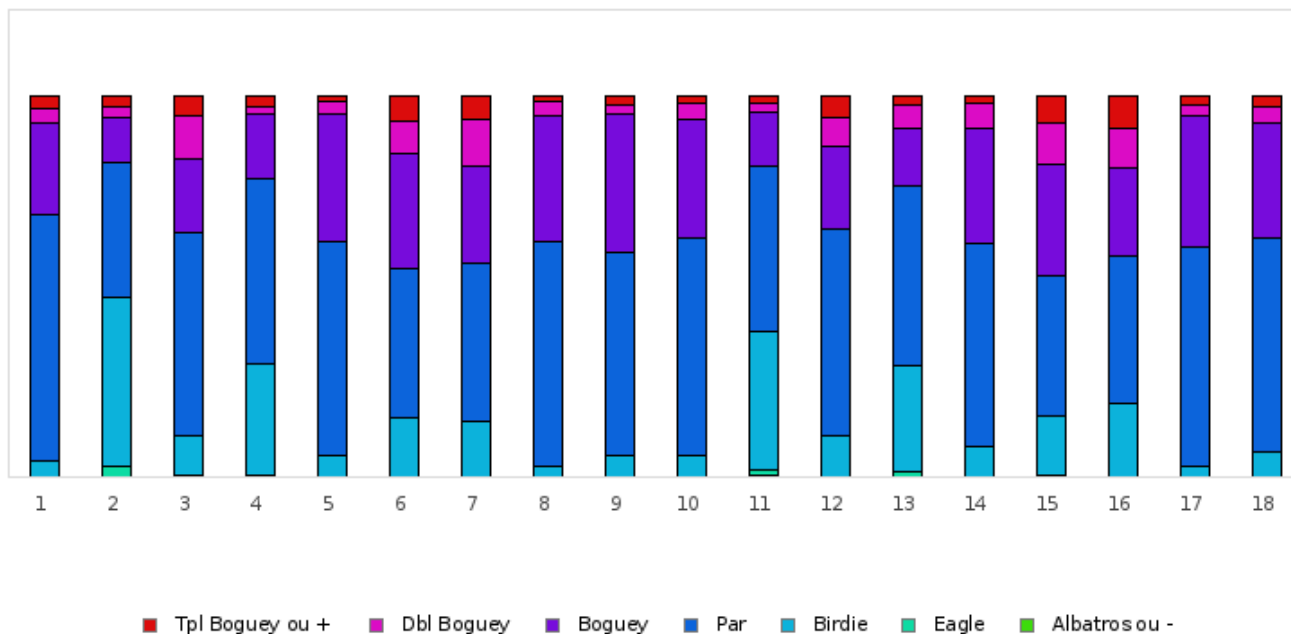

Record du Parcours

M. BOUTET Manuel

2020 - ETAPE 34 : Nantes

-38

FOOTGOLF FRANCE
Association Française de FootGolf

GOLF DE L'ÎLE D'OR NANTES

Ile d'Or - 9 trous

Répartition des scores

Trous	1	2	3	4	5	6	7	8	9	10	11	12	13	14	15	16	17	18	Total
PAR de réf.	3	5	4	4	3	3	4	3	3	3	5	4	4	3	3	4	3	3	64
Albatros ou -	0 0%	0 0%	0 0%	0 0%	0 0%	0 0%	0 0%	0 0%	0 0%	0 0%	1 0.5%	0 0%	0 0%	0 0%	0 0%	0 0%	0 0%	0 0%	1 0%
Eagle	0 0%	6 2.9%	1 0.5%	1 0.5%	0 0%	0 0%	0 0%	0 0%	0 0%	0 0%	3 1.5%	0 0%	3 1.5%	0 0%	1 0.5%	0 0%	0 0%	0 0%	15 0.4%
Birdie	9 4.4%	90 44.1%	21 10.3%	60 29.4%	12 5.9%	32 15.7%	30 14.7%	6 2.9%	12 5.9%	12 5.9%	74 36.3%	22 10.8%	57 27.9%	16 7.8%	32 15.7%	39 19.1%	6 2.9%	13 6.4%	543 14.8%
PAR	131 64.2%	72 35.3%	109 53.4%	99 48.5%	114 55.9%	80 39.2%	84 41.2%	120 58.8%	108 52.9%	116 56.9%	88 43.1%	111 54.4%	96 47.1%	109 53.4%	75 36.8%	79 38.7%	117 57.4%	115 56.4%	1823 49.6%
Boguey	49 24%	24 11.8%	39 19.1%	34 16.7%	68 33.3%	61 29.9%	52 25.5%	67 32.8%	74 36.3%	63 30.9%	29 14.2%	44 21.6%	31 15.2%	62 30.4%	59 28.9%	47 23%	70 34.3%	61 29.9%	934 25.4%
Dbl Boguey	8 3.9%	6 2.9%	23 11.3%	4 2%	7 3.4%	17 8.3%	25 12.3%	8 3.9%	5 2.5%	9 4.4%	5 2.5%	15 7.4%	12 5.9%	13 6.4%	22 10.8%	22 10.8%	6 2.9%	9 4.4%	216 5.9%
Tpl Boguey	7 3.4%	6 2.9%	11 5.4%	6 2.9%	3 1.5%	14 6.9%	13 6.4%	3 1.5%	5 2.5%	4 2%	4 2%	12 5.9%	5 2.5%	4 2%	15 7.4%	17 8.3%	5 2.5%	6 2.9%	140 3.8%
Min	2	3	2	2	2	2	3	2	2	2	2	3	2	2	1	3	2	2	1
Max	10	10	10	10	10	10	10	10	10	10	10	10	10	10	10	10	10	10	10
Moyenne	3.5	4.8	4.6	4	3.4	3.6	4.6	3.5	3.5	3.5	4.9	4.5	4.1	3.5	3.7	4.6	3.5	3.5	4