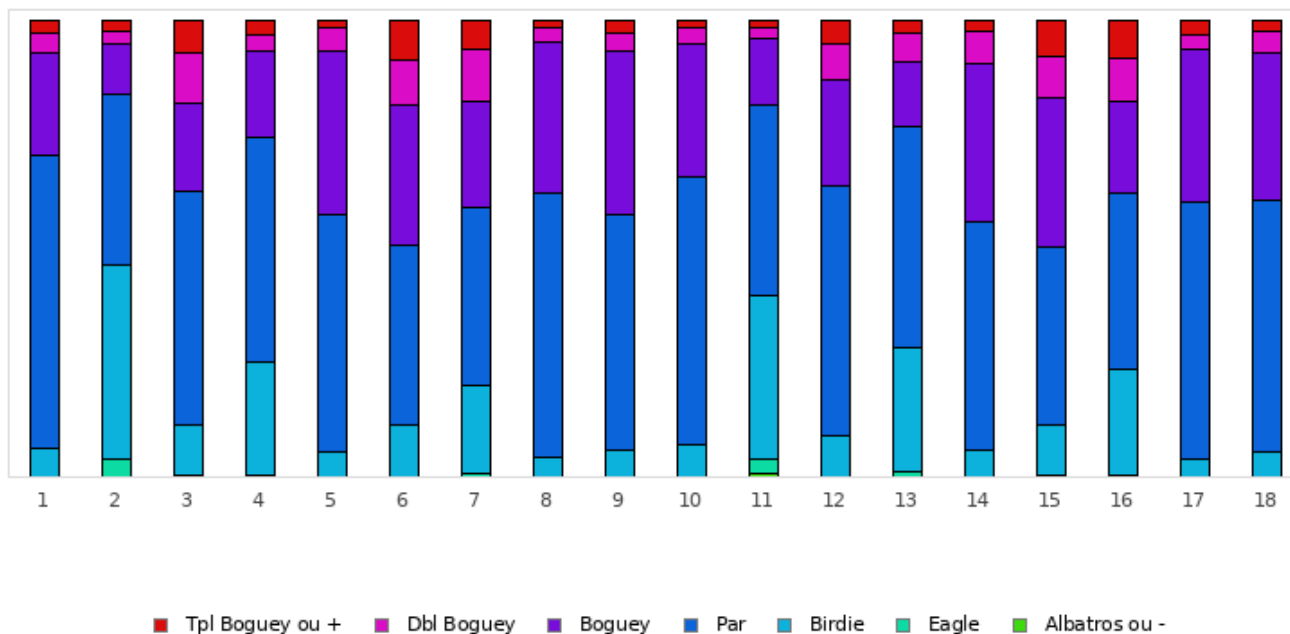

FOOTGOLF FRANCE
Association Française de FootGolf

GOLF DE L'ÎLE D'OR NANTES

Ile d'Or - 9 trous

Répartition des scores

Trous	1	2	3	4	5	6	7	8	9	10	11	12	13	14	15	16	17	18	Total
PAR de réf.	3	5	4	4	3	3	4	3	3	3	5	4	4	3	3	4	3	3	64
Albatros ou -	0	0	0	0	0	0	0	0	0	0	2	0	0	0	0	0	0	0	2
Eagle	0	12	1	1	0	0	2	0	0	0	9	0	3	0	1	1	0	0	30
Birdie	19	124	32	73	16	34	57	13	17	21	105	27	80	17	33	68	11	16	763
PAR	64.2 %	37.5 %	51.2 %	49.1 %	51.9 %	39.2 %	38.9 %	57.7 %	51.5 %	58.7 %	42 %	54.6 %	48.5 %	50.2 %	38.9 %	38.6 %	56.3 %	55.3 %	49.1 %
Boguey	65	32	57	56	106	90	68	97	106	85	42	68	42	101	95	59	99	94	1362
Dbl Boguey	13	8	32	10	15	29	34	10	11	10	7	23	18	21	27	28	9	14	319
Tpl Boguey	8	7	21	9	4	25	18	4	8	5	5	15	8	7	23	24	9	7	207
Min	2	3	2	2	2	2	2	2	2	2	2	3	2	2	1	2	2	2	1
Max	10	10	10	10	10	10	10	10	10	10	10	10	10	10	10	10	10	10	10
Moyenne	3.4	4.8	4.6	4.1	3.5	3.8	4.5	3.5	3.5	3.4	4.8	4.5	4.1	3.6	3.7	4.5	3.5	3.5	4

Record du Parcours

M. LOUREIRO Samuel

2022 - ÉTAPE 15 : Ile d'Or

-6