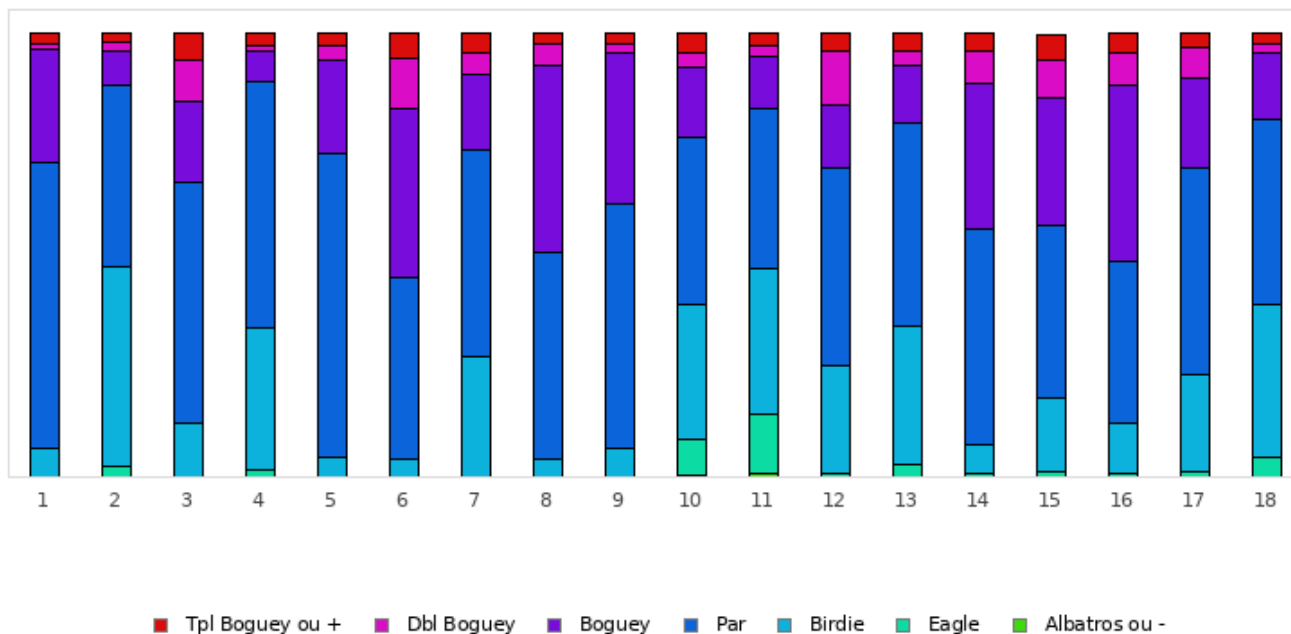

Record du Parcours

M. LOUREIRO Samuel

2022 - ÉTAPE 15 : Ile d'Or

-6

FOOTGOLF FRANCE
Association Française de FootGolf

GOLF DE L'ÎLE D'OR NANTES

Ile d'Or - Nouveau 18 trous

Répartition des scores

Trous	1	2	3	4	5	6	7	8	9	10	11	12	13	14	15	16	17	18	Total
PAR de réf.	3	5	4	4	3	3	4	3	3	5	5	3	5	4	5	3	4	5	71
Albatros ou -	0	0	0	0	0	0	0	0	0	1	2	0	0	0	0	0	0	0	3
	0%	0%	0%	0%	0%	0%	0%	0%	0%	0.4%	0.7%	0%	0%	0%	0%	0%	0%	0%	0.1%
Eagle	0	7	0	5	0	0	0	0	0	23	38	2	8	2	4	2	4	13	108
	0%	2.5%	0%	1.8%	0%	0%	0%	0%	0%	8.1%	13.3%	0.7%	2.8%	0.7%	1.4%	0.7%	1.4%	4.6%	2.1%
Birdie	19	128	35	91	13	11	77	12	19	87	94	70	89	19	47	33	62	98	1004
	6.7%	44.9%	12.3%	31.9%	4.6%	3.9%	27%	4.2%	6.7%	30.5%	33%	24.6%	31.2%	6.7%	16.5%	11.6%	21.8%	34.4%	19.6%
PAR	183	116	154	158	195	117	133	132	156	107	103	126	130	138	111	104	133	119	2415
	64.2%	40.7%	54%	55.4%	68.4%	41.1%	46.7%	46.3%	54.7%	37.5%	36.1%	44.2%	45.6%	48.4%	39.1%	36.5%	46.7%	41.8%	47.1%
Boguey	73	23	52	19	60	108	49	120	97	45	33	41	37	94	82	112	57	42	1144
	25.6%	8.1%	18.2%	6.7%	21.1%	37.9%	17.2%	42.1%	34%	15.8%	11.6%	14.4%	13%	33%	28.9%	39.3%	20%	14.7%	22.3%
Dbl Boguey	3	5	27	4	9	33	13	14	6	9	7	34	9	21	24	21	20	6	265
	1.1%	1.8%	9.5%	1.4%	3.2%	11.6%	4.6%	4.9%	2.1%	3.2%	2.5%	11.9%	3.2%	7.4%	8.5%	7.4%	7%	2.1%	5.2%
Tpl Boguey	7	6	17	8	8	16	13	7	7	13	8	12	12	11	16	13	9	7	190
	2.5%	2.1%	6%	2.8%	2.8%	5.6%	4.6%	2.5%	2.5%	4.6%	2.8%	4.2%	4.2%	3.9%	5.6%	4.6%	3.2%	2.5%	3.7%
Min	2	3	3	2	2	2	3	2	2	2	2	1	3	2	3	1	2	3	1
Max	10	10	10	10	10	10	10	10	10	10	10	10	10	10	10	10	10	10	10
Moyenne	3.4	4.7	4.5	3.9	3.4	3.8	4.2	3.6	3.5	4.9	4.7	3.3	5	4.6	5.5	3.6	4.3	4.9	4.2