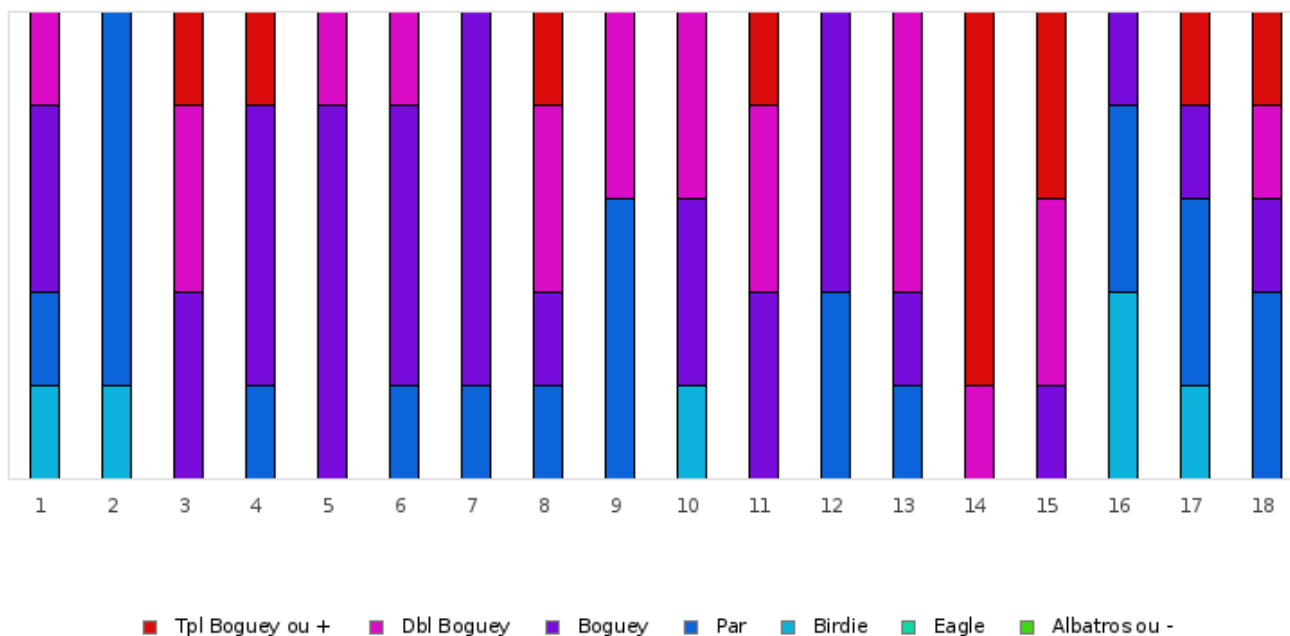

# GOLF DE L'ÎLE D'OR NANTES

**2020 - ETAPE 33 : Nantes TF - Ile d'Or - 18 trous**

Répartition des scores

Trous	1	2	3	4	5	6	7	8	9	10	11	12	13	14	15	16	17	18	Total
PAR de réf.	3	5	4	4	3	3	4	3	3	5	3	5	4	4	5	3	5	4	70
Albatros ou -	0 0%	0 0%	0 0%	0 0%	0 0%	0 0%	0 0%	0 0%	0 0%	0 0%	0 0%	0 0%	0 0%	0 0%	0 0%	0 0%	0 0%	0 0%	0 0%
Eagle	0 0%	0 0%	0 0%	0 0%	0 0%	0 0%	0 0%	0 0%	0 0%	0 0%	0 0%	0 0%	0 0%	0 0%	0 0%	0 0%	0 0%	0 0%	0 0%
Birdie	1 20%	1 20%	0 0%	0 0%	0 0%	0 0%	0 0%	0 0%	0 0%	1 20%	0 0%	0 0%	0 0%	0 0%	0 0%	2 40%	1 20%	0 0%	6 6.7%
PAR	1 20%	4 80%	0 0%	1 20%	0 0%	1 20%	1 20%	1 20%	3 60%	0 0%	0 0%	2 40%	1 20%	0 0%	0 0%	2 40%	2 40%	2 40%	21 23.3%
Boguey	2 40%	0 0%	2 40%	3 60%	4 80%	3 60%	4 80%	1 20%	0 0%	2 40%	2 40%	3 60%	1 20%	0 0%	1 20%	1 20%	1 20%	1 20%	31 34.4%
Dbl Boguey	1 20%	0 0%	2 40%	0 0%	1 20%	2 20%	0 0%	4 40%	2 40%	4 40%	2 40%	0 0%	3 60%	1 20%	2 40%	0 0%	0 0%	1 20%	20 22.2%
Tpl Boguey	0 0%	0 0%	1 20%	1 20%	0 0%	0 0%	0 0%	1 20%	0 0%	0 0%	1 20%	0 0%	0 0%	4 80%	2 40%	0 0%	1 20%	1 20%	12 13.3%
Min	2	4	5	4	4	3	4	3	3	4	4	5	4	6	6	2	4	4	2
Max	5	5	7	8	5	5	5	6	5	7	6	6	6	10	10	4	8	7	10
Moyenne	3.6	4.8	5.8	5.4	4.2	4	4.8	4.6	3.8	6	4.8	5.6	5.4	8.6	7.6	2.8	5.6	5.2	5.1
Vainqueur de l'étape	Mme LEVITTAS Sandy										2020 - ETAPE 33 : Nantes TF							11	
Record du Parcours	M. BOUTET Manuel										2020 - ETAPE 34 : Nantes							-38	