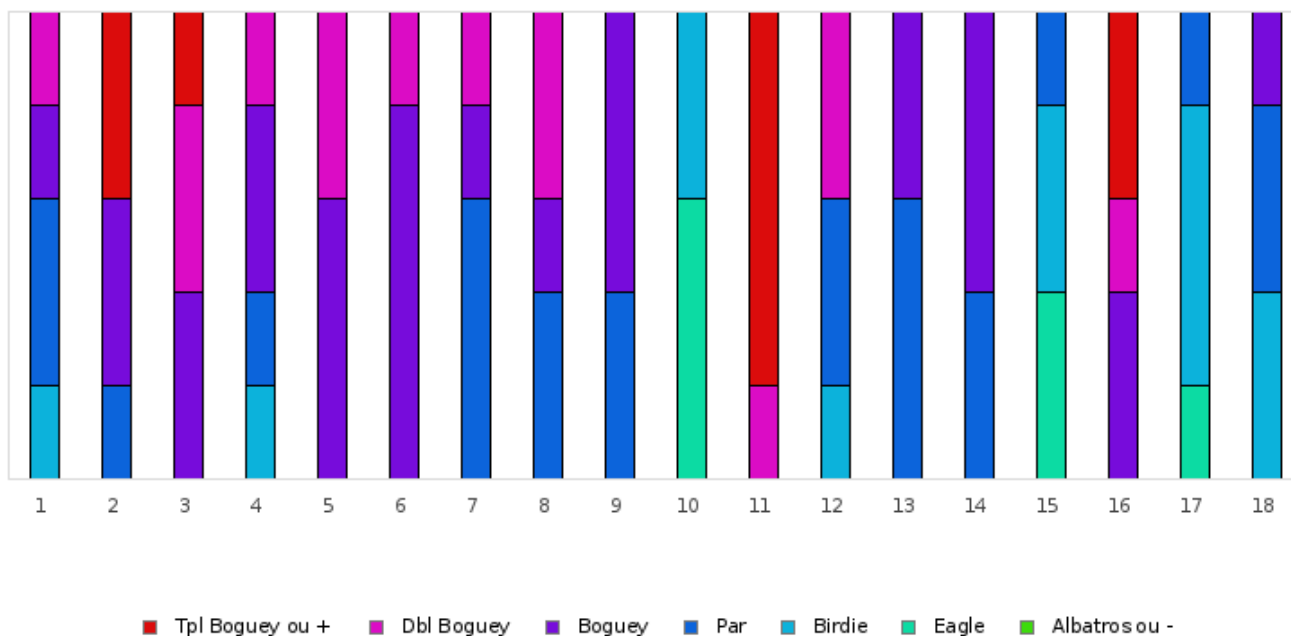

FOOTGOLF FRANCE
Association Française de FootGolf

GOLF DE L'ÎLE D'OR NANTES

2020 - ETAPE 34 : Nantes TF - Ile d'Or - 18 trous

Répartition des scores

Trous	1	2	3	4	5	6	7	8	9	10	11	12	13	14	15	16	17	18	Total
PAR de réf.	3	5	4	4	3	3	4	3	3	5	3	5	4	4	5	3	5	4	70
Albatros ou -	0 0%	0 0%	0 0%	0 0%	0 0%	0 0%	0 0%	0 0%	0 0%	0 0%	0 0%	0 0%	0 0%	0 0%	0 0%	0 0%	0 0%	0 0%	0 0%
Eagle	0 0%	0 0%	0 0%	0 0%	0 0%	0 0%	0 0%	0 0%	0 0%	3 60%	0 0%	0 0%	0 0%	0 0%	2 40%	0 0%	1 20%	0 0%	6 6.7%
Birdie	1 20%	0 0%	0 0%	1 20%	0 0%	0 0%	0 0%	0 0%	0 0%	2 40%	0 0%	1 20%	0 0%	0 0%	2 40%	0 0%	3 60%	2 40%	12 13.3%
PAR	2 40%	1 20%	0 0%	1 20%	0 0%	0 0%	3 60%	2 40%	2 40%	0 0%	0 0%	2 40%	3 60%	2 40%	1 20%	0 0%	1 20%	2 40%	22 24.4%
Boguey	1 20%	2 40%	2 40%	2 40%	3 60%	4 80%	1 20%	1 20%	3 60%	0 0%	0 0%	0 0%	2 40%	3 60%	0 0%	2 40%	0 0%	1 20%	27 30%
Dbl Boguey	1 20%	0 0%	2 40%	1 20%	2 40%	2 20%	1 20%	1 40%	0 0%	0 0%	1 20%	2 40%	0 0%	0 0%	0 0%	1 20%	0 0%	0 0%	14 15.6%
Tpl Boguey	0 0%	2 40%	1 20%	0 0%	0 0%	0 0%	0 0%	0 0%	0 0%	0 0%	4 80%	0 0%	0 0%	0 0%	0 0%	2 40%	0 0%	0 0%	9 10%
Min	2	5	5	3	4	4	4	3	3	3	5	4	4	4	3	4	3	3	2
Max	5	10	8	6	5	5	6	5	4	4	8	7	5	5	5	9	5	5	10
Moyenne	3.4	7	6	4.6	4.4	4.2	4.6	4	3.6	3.4	6.4	5.6	4.4	4.6	3.8	5.6	4	3.8	4.6
Vainqueur de l'étape	Mme AMAURY Charlotte									2020 - ETAPE 34 : Nantes TF									4
Record du Parcours	M. BOUTET Manuel									2020 - ETAPE 34 : Nantes									-38