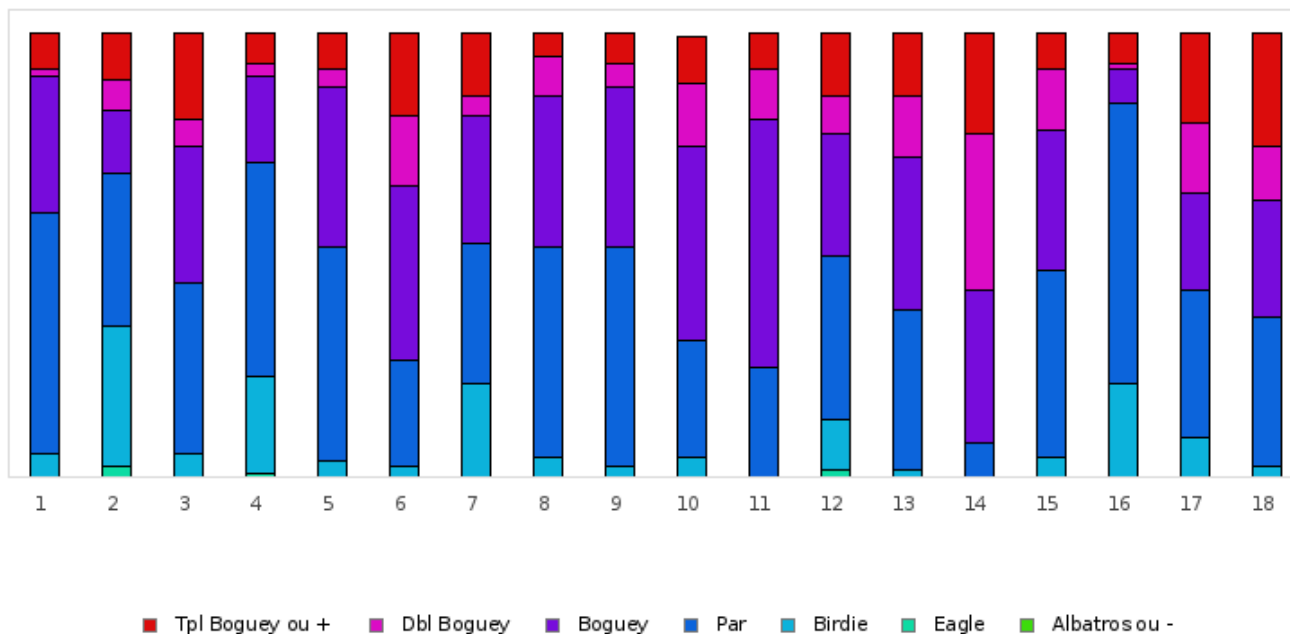

FOOTGOLF FRANCE
Association Française de FootGolf

GOLF DE L'ÎLE D'OR NANTES

2017 - Etape 11 : Nantes - Ile d'Or - 18 trous

Répartition des scores

Trous	1	2	3	4	5	6	7	8	9	10	11	12	13	14	15	16	17	18	Total
PAR de réf.	3	5	4	4	3	3	4	3	3	5	3	5	4	4	5	3	5	4	70
Albatros ou -	0 0%	0 0%	0 0%	0 0%	0 0%	0 0%	0 0%	0 0%	0 0%	0 0%	0 0%	0 0%	0 0%	0 0%	0 0%	0 0%	0 0%	0 0%	0 0%
Eagle	0 0%	3 2.6%	0 0%	1 0.9%	0 0%	0 0%	0 0%	0 0%	0 0%	0 0%	0 0%	2 1.8%	0 0%	0 0%	0 0%	0 0%	0 0%	0 0%	6 0.3%
Birdie	6 5.3%	36 31.6%	6 5.3%	25 21.9%	4 3.5%	3 2.6%	24 21.1%	5 4.4%	3 2.6%	5 4.4%	0 0%	13 11.4%	2 1.8%	0 0%	5 4.4%	24 21.1%	10 8.8%	3 2.6%	174 8.5%
PAR	62 54.4%	39 34.2%	44 38.6%	55 48.2%	55 48.2%	27 23.7%	36 31.6%	54 47.4%	56 49.1%	30 26.5%	28 24.6%	42 36.8%	41 36%	9 7.9%	48 42.1%	72 63.2%	38 33.3%	38 33.3%	774 37.7%
Boguey	35 30.7%	16 14%	35 30.7%	22 19.3%	41 36%	45 39.5%	33 28.9%	39 34.2%	41 36%	50 44.2%	64 56.1%	31 27.2%	39 34.2%	39 34.2%	36 31.6%	9 7.9%	25 21.9%	30 26.3%	630 30.7%
Dbl Boguey	2 1.8%	8 7%	7 6.1%	3 2.6%	5 4.4%	18 15.8%	5 4.4%	10 8.8%	6 5.3%	16 14.2%	13 11.4%	10 8.8%	16 14%	40 35.1%	16 14%	1 0.9%	18 15.8%	14 12.3%	208 10.1%
Tpl Boguey	9 7.9%	12 10.5%	22 19.3%	8 7%	9 7.9%	21 18.4%	16 14%	6 5.3%	8 7%	12 10.6%	9 7.9%	16 14%	16 14%	26 22.8%	9 7.9%	8 7%	23 20.2%	29 25.4%	259 12.6%
Min	2	3	3	2	2	2	3	2	2	4	3	3	3	4	4	2	4	3	2
Max	10	10	10	10	10	10	10	10	10	10	10	10	10	10	10	10	10	10	10
Moyenne	3.8	5.4	5.3	4.4	3.9	4.5	4.8	3.8	3.9	6.1	4.2	5.9	5.2	6	5.9	3.3	6.3	5.6	4.9

Vainqueur de l'étape	M. HUE Jimmy	2017 - Etape 11 : Nantes	-2
Record du Parcours	M. BOUTET Manuel	2020 - ETAPE 34 : Nantes	-38