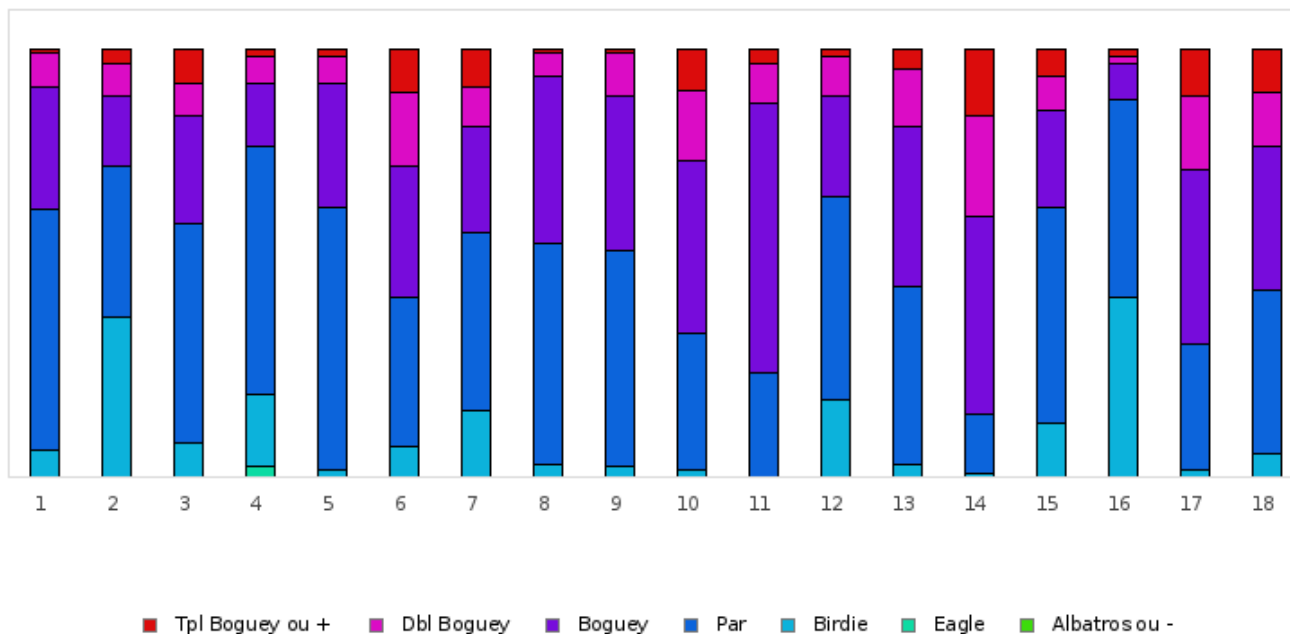

FOOTGOLF FRANCE
Association Française de FootGolf

GOLF DE L'ÎLE D'OR NANTES

2018 - Etape 11 : Golf de l'Ile d'Or - Ile d'Or - 18 trous

Répartition des scores

Trous	1	2	3	4	5	6	7	8	9	10	11	12	13	14	15	16	17	18	Total
PAR de réf.	3	5	4	4	3	3	4	3	3	5	3	5	4	4	5	3	5	4	70
Albatros ou -	0 0%	0 0%	0 0%	0 0%	0 0%	0 0%	0 0%	0 0%	0 0%	0 0%	0 0%	0 0%	0 0%	0 0%	0 0%	0 0%	0 0%	0 0%	0 0%
Eagle	0 0%	0 0%	0 0%	3 2.3%	0 0%	0 0%	0 0%	0 0%	0 0%	0 0%	0 0%	0 0%	0 0%	0 0%	0 0%	0 0%	0 0%	0 0%	3 0.1%
Birdie	8 6.3%	48 37.5%	10 7.8%	22 17.2%	2 1.6%	9 7%	20 15.6%	4 3.1%	3 2.3%	2 1.6%	0 0%	23 18%	4 3.1%	1 0.8%	16 12.5%	54 42.2%	2 1.6%	7 5.5%	235 10.2%
PAR	72 56.3%	45 35.2%	66 51.6%	74 57.8%	79 61.7%	45 35.2%	53 41.4%	66 51.6%	65 50.8%	41 32%	31 24.2%	61 47.7%	53 41.4%	18 14.1%	65 50.8%	59 46.1%	38 29.7%	49 38.3%	980 42.5%
Boguey	37 28.9%	21 16.4%	32 25%	19 14.8%	37 28.9%	39 30.5%	32 25%	50 39.1%	46 35.9%	52 40.6%	81 63.3%	30 23.4%	48 37.5%	59 46.1%	29 22.7%	11 8.6%	52 40.6%	43 33.6%	718 31.2%
Dbl Boguey	10 7.8%	10 7.8%	10 7.8%	8 6.3%	8 6.3%	22 17.2%	12 9.4%	7 5.5%	13 10.2%	21 16.4%	12 9.4%	12 9.4%	17 13.3%	30 23.4%	10 7.8%	2 1.6%	22 17.2%	16 12.5%	242 10.5%
Tpl Boguey	1 0.8%	4 3.1%	10 7.8%	2 1.6%	2 1.6%	13 10.2%	11 8.6%	1 0.8%	1 0.8%	12 9.4%	4 3.1%	2 1.6%	6 4.7%	20 15.6%	8 6.3%	2 1.6%	14 10.9%	13 10.2%	126 5.5%
Min	2	4	3	2	2	2	3	2	2	4	3	4	3	3	4	2	4	3	2
Max	10	10	10	10	10	10	10	10	10	10	10	10	10	10	10	10	10	10	10
Moyenne	3.4	5.1	4.6	4.1	3.5	3.9	4.6	3.5	3.6	6	3.9	5.3	4.8	5.5	5.5	2.8	6.1	4.9	4.5

Vainqueur de l'étape	M. EL MRABTI Tabet	2018 - Etape 11 : Golf de l'Ile d'Or	-5
Record du Parcours	M. BOUTET Manuel	2020 - ETAPE 34 : Nantes	-38