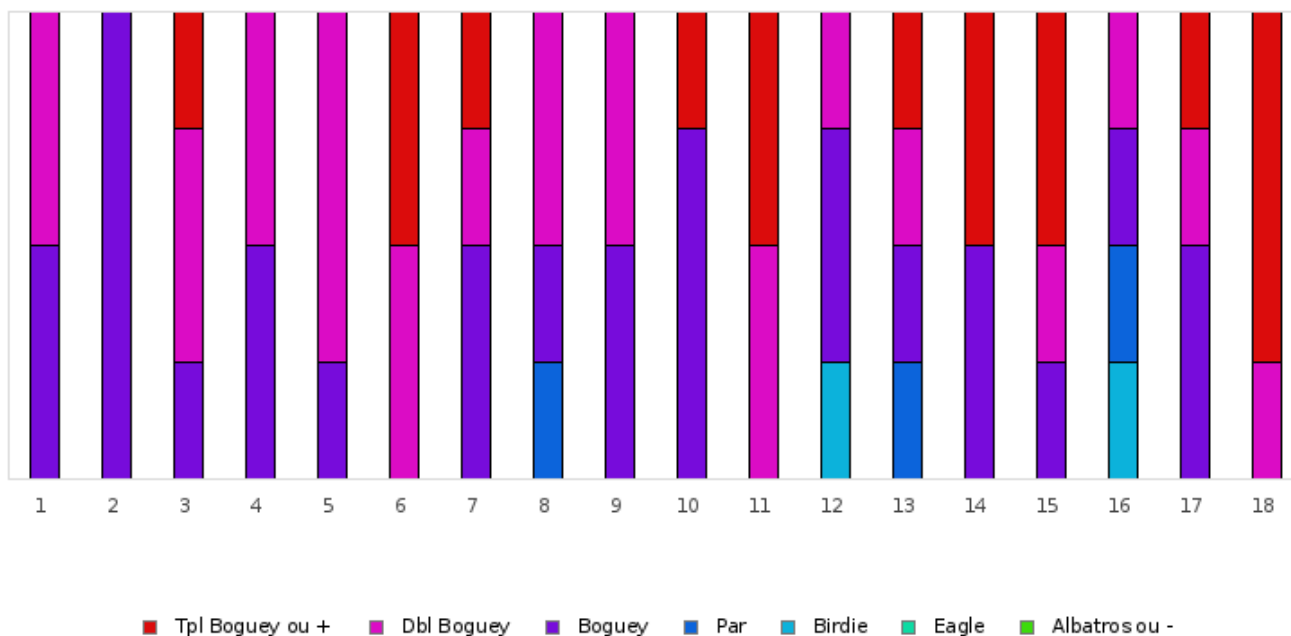

FOOTGOLF FRANCE
Association Française de FootGolf

GOLF DE L'ÎLE D'OR NANTES

2018 - Le Tour Féminin : Golf de l'Île d'Or - Ile d'Or - 18 trous

Répartition des scores

| Trous | 1 | 2 | 3 | 4 | 5 | 6 | 7 | 8 | 9 | 10 | 11 | 12 | 13 | 14 | 15 | 16 | 17 | 18 | Total |
|----------------------|-----------------------|-----------|----------|----------|----------|----------|----------|----------|---|----------|----------|----------|----------|----------|----------|----------|----------|----------|-------------|
| PAR de réf. | 3 | 5 | 4 | 4 | 3 | 3 | 4 | 3 | 3 | 5 | 3 | 5 | 4 | 4 | 5 | 3 | 5 | 4 | 70 |
| Albatros ou - | 0 0% | 0 0% | 0 0% | 0 0% | 0 0% | 0 0% | 0 0% | 0 0% | 0 0% | 0 0% | 0 0% | 0 0% | 0 0% | 0 0% | 0 0% | 0 0% | 0 0% | 0 0% | 0 0% |
| Eagle | 0 0% | 0 0% | 0 0% | 0 0% | 0 0% | 0 0% | 0 0% | 0 0% | 0 0% | 0 0% | 0 0% | 0 0% | 0 0% | 0 0% | 0 0% | 0 0% | 0 0% | 0 0% | 0 0% |
| Birdie | 0 0% | 0 0% | 0 0% | 0 0% | 0 0% | 0 0% | 0 0% | 0 0% | 0 0% | 0 0% | 0 0% | 1 25% | 0 0% | 0 0% | 0 0% | 1 25% | 0 0% | 0 0% | 2 2.8% |
| PAR | 0 0% | 0 0% | 0 0% | 0 0% | 0 0% | 0 0% | 0 0% | 1 25% | 0 0% | 0 0% | 0 0% | 0 0% | 1 25% | 0 0% | 0 0% | 1 25% | 0 0% | 0 0% | 3 4.2% |
| Boguey | 2 50% | 4 100% | 1 25% | 2 50% | 1 25% | 0 0% | 2 50% | 1 25% | 2 50% | 3 75% | 0 0% | 2 50% | 2 50% | 1 25% | 2 50% | 1 25% | 2 50% | 0 0% | 27 37.5% |
| Dbl Boguey | 2 50% | 0 0% | 2 50% | 2 50% | 3 75% | 2 50% | 1 25% | 2 50% | 2 50% | 0 0% | 2 50% | 1 25% | 1 25% | 0 0% | 1 25% | 1 25% | 1 25% | 1 25% | 24 33.3% |
| Tpl Boguey | 0 0% | 0 0% | 1 25% | 0 0% | 0 0% | 2 50% | 1 25% | 0 0% | 0 0% | 1 25% | 2 50% | 0 0% | 1 25% | 2 50% | 2 50% | 0 0% | 1 25% | 3 75% | 16 22.2% |
| Min | 4 | 6 | 5 | 5 | 4 | 5 | 5 | 3 | 4 | 6 | 5 | 4 | 4 | 5 | 6 | 2 | 6 | 6 | 2 |
| Max | 5 | 6 | 7 | 6 | 5 | 7 | 10 | 5 | 5 | 8 | 6 | 7 | 9 | 10 | 8 | 5 | 9 | 8 | 10 |
| Moyenne | 4.5 | 6 | 6 | 5.5 | 4.8 | 5.8 | 6.5 | 4.3 | 4.5 | 6.5 | 5.5 | 5.8 | 6 | 7 | 7.3 | 3.5 | 7 | 7 | 5.7 |
| Vainqueur de l'étape | Mme GONZALEZ Caroline | | | | | | | | 2018 - Le Tour Féminin : Golf de l'Île d'Or | | | | | | | | | | 30 |
| Record du Parcours | M. BOUTET Manuel | | | | | | | | 2020 - ETAPE 34 : Nantes | | | | | | | | | | -38 |