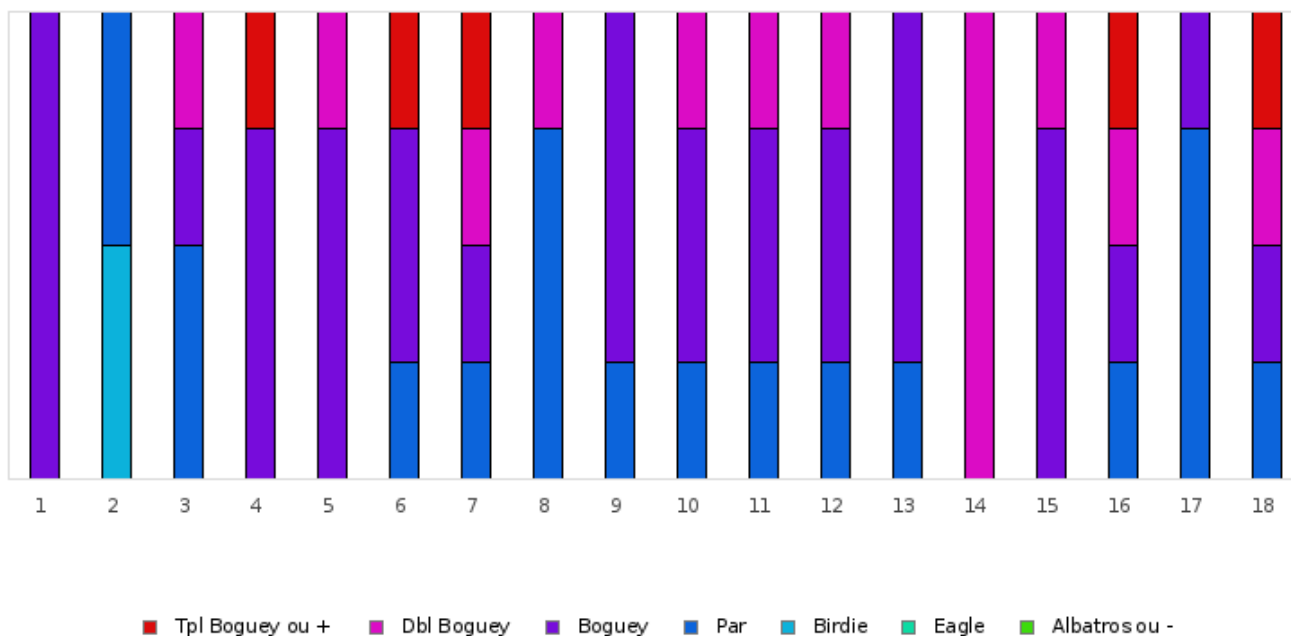

FOOTGOLF FRANCE
Association Française de FootGolf

GOLF DE L'ÎLE D'OR NANTES

2019 - ETAPE 15 TF : Golf de L'île d'Or - AFGG150 - Ile d'Or - 9 trous

Répartition des scores

Trous	1	2	3	4	5	6	7	8	9	10	11	12	13	14	15	16	17	18	Total
PAR de réf.	3	5	4	4	3	3	4	3	3	3	5	4	4	3	3	4	3	3	64
Albatros ou -	0 0%	0 0%	0 0%	0 0%	0 0%	0 0%	0 0%	0 0%	0 0%	0 0%	0 0%	0 0%	0 0%	0 0%	0 0%	0 0%	0 0%	0 0%	0 0%
Eagle	0 0%	0 0%	0 0%	0 0%	0 0%	0 0%	0 0%	0 0%	0 0%	0 0%	0 0%	0 0%	0 0%	0 0%	0 0%	0 0%	0 0%	0 0%	0 0%
Birdie	0 0%	2 50%	0 0%	0 0%	0 0%	0 0%	0 0%	0 0%	0 0%	0 0%	0 0%	0 0%	0 0%	0 0%	0 0%	0 0%	0 0%	0 0%	2 2.8%
PAR	0 0%	2 50%	2 50%	0 0%	0 0%	1 25%	1 25%	3 75%	1 25%	1 25%	1 25%	1 25%	1 25%	0 0%	0 0%	1 25%	3 75%	1 25%	19 26.4%
Boguey	4 100%	0 0%	1 25%	3 75%	3 75%	2 50%	1 25%	0 0%	3 75%	2 50%	2 50%	2 50%	3 75%	0 0%	3 75%	1 25%	1 25%	1 25%	32 44.4%
Dbl Boguey	0 0%	0 0%	1 25%	0 0%	1 25%	0 0%	1 25%	1 25%	0 0%	1 25%	1 25%	1 25%	0 0%	4 100%	1 25%	1 25%	0 0%	1 25%	14 19.4%
Tpl Boguey	0 0%	0 0%	0 0%	1 25%	0 0%	1 25%	1 25%	0 0%	0 0%	0 0%	0 0%	0 0%	0 0%	0 0%	0 0%	1 25%	0 0%	1 25%	5 6.9%
Min	4	4	4	5	4	3	4	3	3	3	5	4	4	5	4	4	3	3	3
Max	4	5	6	7	5	6	7	5	4	5	7	6	5	5	5	8	4	6	8
Moyenne	4	4.5	4.8	5.5	4.3	4.3	5.5	3.5	3.8	4	6	5	4.8	5	4.3	5.8	3.3	4.5	4.6
Vainqueur de l'étape	Mme HERY Camille		2019 - ETAPE 15 TF : Golf de L'île d'Or - AFGG150																15
Record du Parcours	M. LOUREIRO Samuel		2022 - ÉTAPE 15 : Ile d'Or																-6