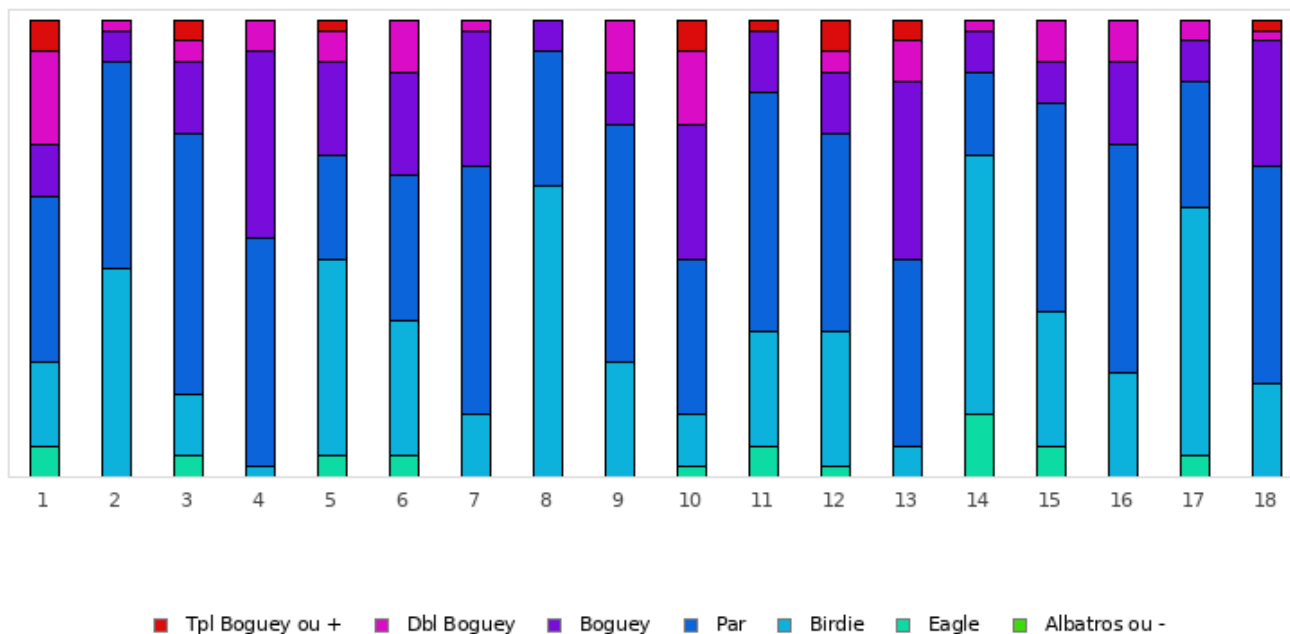

FOOTGOLF FRANCE
Association Française de FootGolf

GOLF DE MONTJOIE

2022 - ÉTAPE 4 : Montjoie - Montjoie - 9 trous

Répartition des scores

| Trous | 1 | 2 | 3 | 4 | 5 | 6 | 7 | 8 | 9 | 10 | 11 | 12 | 13 | 14 | 15 | 16 | 17 | 18 | Total |
|---------------|-------------|-------------|-------------|-------------|-------------|-------------|-------------|-------------|-------------|-------------|-------------|-------------|-------------|-------------|-------------|-------------|-------------|-------------|--------------|
| PAR de réf. | 4 | 4 | 4 | 3 | 5 | 5 | 3 | 4 | 5 | 4 | 4 | 4 | 3 | 5 | 5 | 3 | 4 | 5 | 74 |
| Albatros ou - | 0 0% | 0 0% | 0 0% | 0 0% | 0 0% | 0 0% | 0 0% | 0 0% | 0 0% | 0 0% | 0 0% | 0 0% | 0 0% | 0 0% | 0 0% | 0 0% | 0 0% | 0 0% | 0 0% |
| Eagle | 3 6.8% | 0 0% | 2 4.5% | 0 0% | 2 4.5% | 2 4.5% | 0 0% | 0 0% | 0 0% | 1 2.3% | 3 6.8% | 1 2.3% | 0 0% | 6 13.6% | 3 6.8% | 0 0% | 2 4.5% | 0 0% | 25 3.2% |
| Birdie | 8 18.2% | 20 45.5% | 6 13.6% | 1 2.3% | 19 43.2% | 13 29.5% | 6 13.6% | 28 63.6% | 11 25% | 5 11.4% | 11 25% | 13 29.5% | 3 6.8% | 25 56.8% | 13 29.5% | 10 22.7% | 24 54.5% | 9 20.5% | 225 28.4% |
| PAR | 16 36.4% | 20 45.5% | 25 56.8% | 22 50% | 10 22.7% | 14 31.8% | 24 54.5% | 13 29.5% | 23 52.3% | 15 34.1% | 23 52.3% | 19 43.2% | 18 40.9% | 8 18.2% | 20 45.5% | 22 50% | 12 27.3% | 21 47.7% | 325 41% |
| Boguey | 5 11.4% | 3 6.8% | 7 15.9% | 18 40.9% | 9 20.5% | 10 22.7% | 13 29.5% | 3 6.8% | 5 11.4% | 13 29.5% | 6 13.6% | 6 13.6% | 17 38.6% | 4 9.1% | 4 9.1% | 8 18.2% | 4 9.1% | 12 27.3% | 147 18.6% |
| Dbl Boguey | 9 20.5% | 1 2.3% | 2 4.5% | 3 6.8% | 3 6.8% | 5 11.4% | 1 2.3% | 0 0% | 5 11.4% | 7 15.9% | 0 0% | 2 4.5% | 4 9.1% | 1 2.3% | 4 9.1% | 4 9.1% | 2 4.5% | 1 2.3% | 54 6.8% |
| Tpl Boguey | 3 6.8% | 0 0% | 2 4.5% | 0 0% | 1 2.3% | 0 0% | 0 0% | 0 0% | 0 0% | 3 6.8% | 1 2.3% | 3 6.8% | 2 4.5% | 0 0% | 0 0% | 0 0% | 0 0% | 1 2.3% | 16 2% |
| Min | 2 | 3 | 2 | 2 | 3 | 3 | 2 | 3 | 4 | 2 | 2 | 2 | 2 | 3 | 3 | 2 | 2 | 4 | 2 |
| Max | 8 | 6 | 8 | 5 | 8 | 7 | 5 | 5 | 7 | 8 | 7 | 8 | 6 | 7 | 7 | 5 | 6 | 8 | 8 |
| Moyenne | 4.4 | 3.7 | 4.2 | 3.5 | 4.9 | 5.1 | 3.2 | 3.4 | 5.1 | 4.7 | 3.8 | 4.1 | 3.6 | 4.3 | 4.8 | 3.1 | 3.5 | 5.2 | 4.2 |