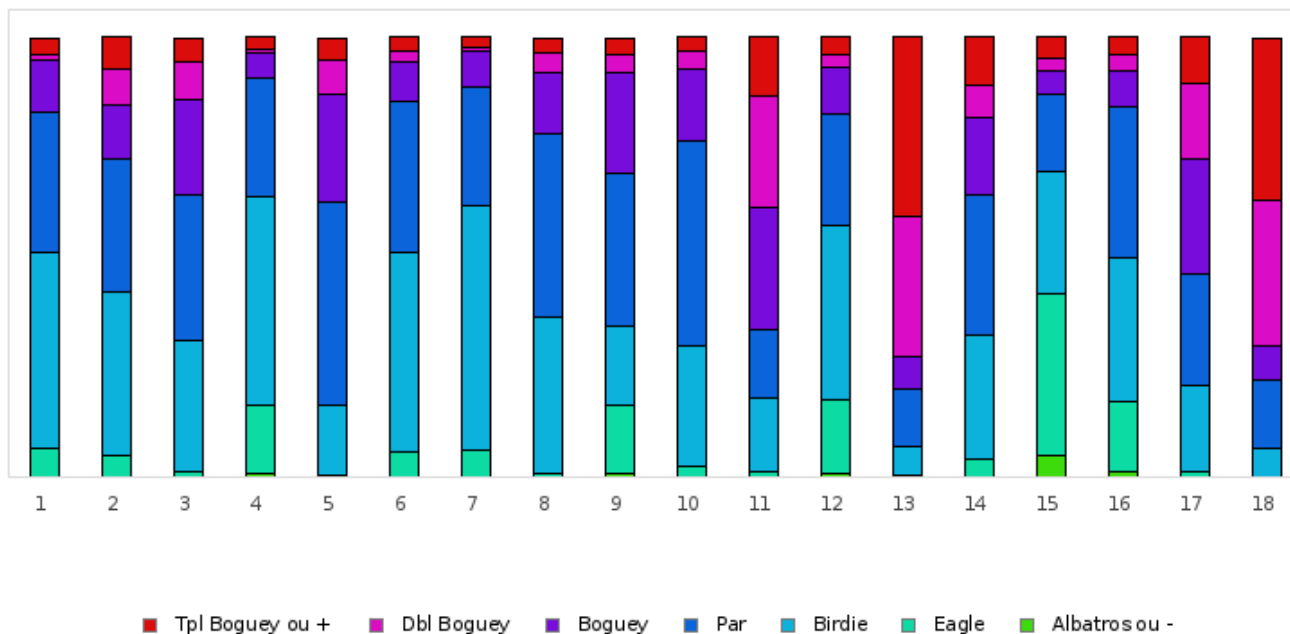

FOOTGOLF FRANCE
Association Française de FootGolf

GOLF DE SAINT-DONAT

Saint-Donat - 18 trous

Répartition des scores

Trous	1	2	3	4	5	6	7	8	9	10	11	12	13	14	15	16	17	18	Total
PAR de réf.	4	4	3	4	3	4	4	4	5	4	4	5	3	4	5	5	4	3	72
Albatros ou -	0 0%	0 0%	0 0%	3 0.7%	0 0%	0 0%	0 0%	0 0%	4 0.9%	0 0%	0 0%	4 0.9%	0 0%	0 0%	21 5%	5 1.2%	0 0%	0 0%	37 0.5%
Eagle	27 6.4%	20 4.7%	5 1.2%	66 15.6%	2 0.5%	25 5.9%	26 6.1%	3 0.7%	65 15.4%	10 2.4%	5 1.2%	70 16.5%	1 0.2%	18 4.2%	155 36.6%	67 15.8%	6 1.4%	0 0%	571 7.5%
Birdie	189 44.7%	159 37.5%	126 29.8%	201 47.4%	67 15.8%	191 45%	235 55.4%	151 35.7%	77 18.2%	116 27.4%	71 16.7%	168 39.6%	28 6.6%	119 28.1%	119 28.1%	140 33%	83 19.6%	27 6.4%	2267 29.7%
PAR	135 31.9%	127 30%	141 33.3%	115 27.1%	196 46.3%	146 34.4%	114 26.9%	177 41.8%	146 34.5%	198 46.7%	66 15.6%	108 25.5%	55 13%	135 31.8%	73 17.2%	145 34.2%	106 25%	66 15.6%	2249 29.5%
Boguey	50 11.8%	52 12.3%	91 21.5%	23 5.4%	104 24.6%	37 8.7%	35 8.3%	59 13.9%	97 22.9%	69 16.3%	117 27.6%	45 10.6%	32 7.5%	74 17.5%	24 5.7%	35 8.3%	112 26.4%	33 7.8%	1089 14.3%
Dbl Boguey	6 1.4%	35 8.3%	36 8.5%	4 0.9%	32 7.6%	12 2.8%	3 0.7%	19 4.5%	17 4%	18 4.2%	108 25.5%	12 2.8%	135 31.8%	31 7.3%	11 2.6%	15 3.5%	72 17%	141 33.3%	707 9.3%
Tpl Boguey	16 3.8%	31 7.3%	24 5.7%	12 2.8%	22 5.2%	13 3.1%	11 2.6%	14 3.3%	17 4%	13 3.1%	57 13.4%	17 4%	173 40.8%	47 11.1%	21 5%	17 4%	45 10.6%	156 36.9%	706 9.3%
Min	2	2	1	1	1	2	2	2	2	2	2	2	1	2	2	2	2	2	1
Max	10	10	10	10	10	10	10	10	10	10	10	10	10	10	10	10	10	10	10
Moyenne	3.8	4.2	3.3	3.4	3.5	3.7	3.6	4	5	4.1	5.1	4.6	5.1	4.5	4.2	4.7	4.8	5	4.3

Record du Parcours

M. BAYLE Stephane

2021 - ÉTAPE 1 : Golf de Saint-Donat (PACA FGT)

-22

FOOTGOLF FRANCE
Association Française de FootGolf

GOLF DE SAINT-DONAT

Saint-Donat - 2x9 trous

Répartition des scores

Record du Parcours

M. THOMAS David

2019 - ETAPE 6 : Saint Donat - PACA 100

-12