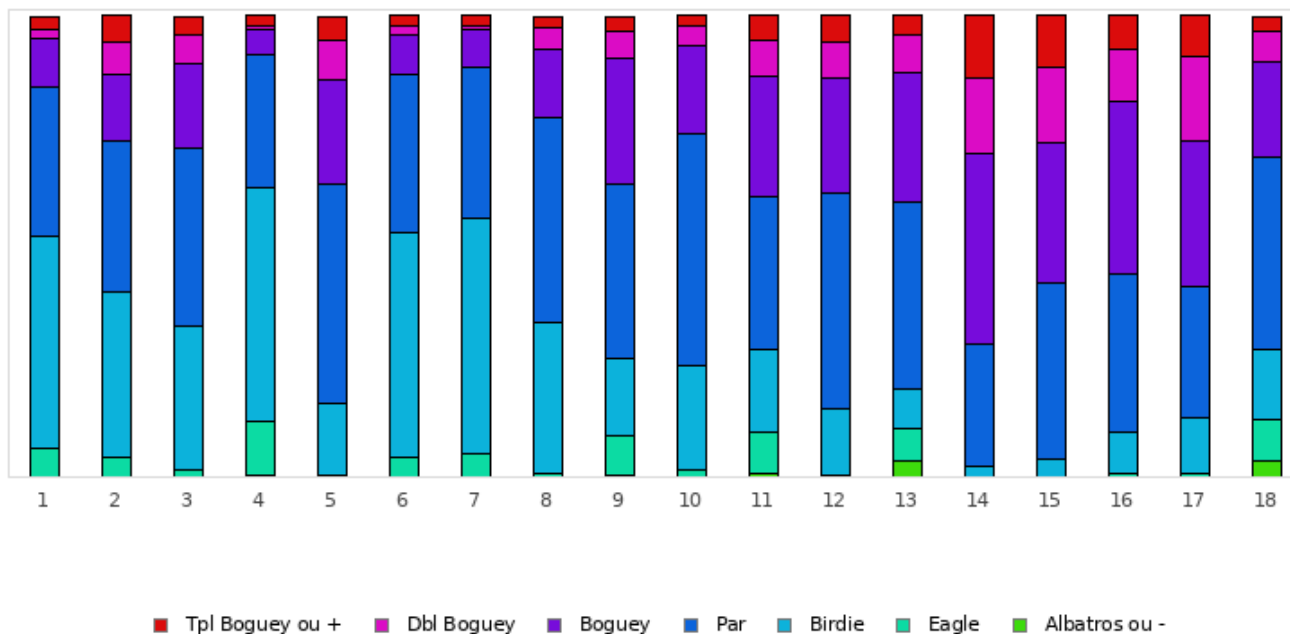

# GOLF DE SAINT-DONAT

## Saint-Donat - 18 trous

Répartition des scores

Trous	1	2	3	4	5	6	7	8	9	10	11	12	13	14	15	16	17	18	Total
PAR de réf.	4	4	3	4	3	4	4	4	5	4	5	4	5	3	3	4	4	5	72
Albatros ou -	0 0%	0 0%	0 0%	3 0.4%	0 0%	0 0%	0 0%	0 0%	4 0.5%	0 0%	5 0.6%	0 0%	29 3.7%	0 0%	0 0%	0 0%	0 0%	27 3.4%	68 0.5%
Eagle	50 6.3%	35 4.4%	13 1.6%	92 11.6%	2 0.3%	35 4.4%	40 5.1%	7 0.9%	66 8.4%	11 1.4%	73 9.2%	4 0.5%	55 7%	0 0%	0 0%	5 0.6%	6 0.8%	72 9.1%	566 4%
Birdie	363 46%	281 35.6%	245 31.1%	400 50.6%	125 15.8%	384 48.6%	404 51.1%	258 32.7%	132 16.7%	179 22.7%	139 17.6%	113 14.3%	67 8.5%	19 2.4%	32 4.1%	72 9.1%	95 12%	120 15.2%	3428 24.1%
PAR	254 32.2%	258 32.7%	305 38.7%	227 28.7%	374 47.4%	271 34.3%	257 32.5%	349 44.2%	301 38.1%	397 50.3%	262 33.2%	370 46.8%	319 40.4%	210 26.6%	300 38%	270 34.2%	225 28.5%	328 41.6%	5277 37.1%
Boguey	85 10.8%	114 14.4%	145 18.4%	44 5.6%	180 22.8%	67 8.5%	65 8.2%	117 14.8%	214 27.1%	151 19.1%	208 26.3%	195 24.7%	222 28.1%	324 41%	240 30.4%	297 37.6%	249 31.5%	163 20.7%	3080 21.7%
Dbl Boguey	13 1.6%	58 7.3%	48 6.1%	5 0.6%	68 8.6%	16 2%	6 0.8%	37 4.7%	46 5.8%	33 4.2%	60 7.6%	64 8.1%	65 8.2%	130 16.5%	129 16.3%	89 11.3%	144 18.2%	54 6.8%	1065 7.5%
Tpl Boguey	24 3%	44 5.6%	33 4.2%	19 2.4%	40 5.1%	17 2.2%	18 2.3%	21 2.7%	26 3.3%	19 2.4%	43 5.4%	44 5.6%	33 4.2%	107 13.5%	89 11.3%	57 7.2%	71 9%	25 3.2%	730 5.1%
Min	2	2	1	1	1	2	2	2	2	2	2	2	1	2	2	2	2	2	1
Max	10	10	10	10	10	10	10	10	10	10	10	10	10	10	10	10	10	10	10
Moyenne	3.7	4.1	3.2	3.5	3.5	3.7	3.6	4	5.2	4.1	5.3	4.5	5.3	4.3	4.1	4.8	4.9	5	4.3

Record du Parcours

M. THOMAS David

2024 - Etape 3 : Saint Dônât (PACAFGT 3)

-17