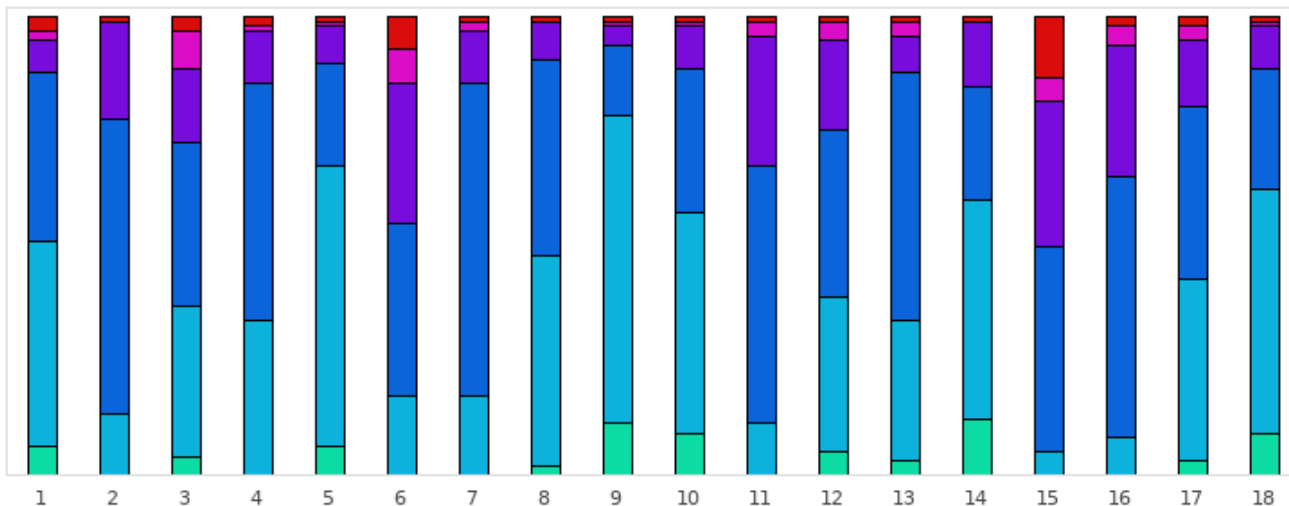

FOOTGOLF FRANCE
Association Française de FootGolf

GOLF DE SAINT-DONAT

Saint-Donat - 2x9 trous

Répartition des scores

■ Tpl Boguey ou + ■ Dbl Boguey ■ Boguey ■ Par ■ Birdie ■ Eagle ■ Albatros ou -

Trous	1	2	3	4	5	6	7	8	9	10	11	12	13	14	15	16	17	18	Total
PAR de réf.	4	3	4	3	4	3	3	4	4	4	3	4	3	4	3	3	4	4	64
Albatros ou -	0	0	0	0	0	0	0	0	0	0	0	0	0	0	0	0	0	0	0
Eagle	6	0	4	0	6	0	0	2	11	9	0	5	3	12	0	0	3	9	70
	6.1 %	0 %	4.1 %	0 %	6.1 %	0 %	0 %	2 %	11.2 %	9.2 %	0 %	5.1 %	3.1 %	12.2 %	0 %	0 %	3.1 %	9.2 %	4 %
Birdie	44	13	32	33	60	17	17	45	66	47	11	33	30	47	5	8	39	52	599
	44.9 %	13.3 %	32.7 %	33.7 %	61.2 %	17.3 %	17.3 %	45.9 %	67.3 %	48 %	11.2 %	33.7 %	30.6 %	48 %	5.1 %	8.2 %	39.8 %	53.1 %	34 %
PAR	36	63	35	51	22	37	67	42	15	31	55	36	53	24	44	56	37	26	730
	36.7 %	64.3 %	35.7 %	52 %	22.4 %	37.8 %	68.4 %	42.9 %	15.3 %	31.6 %	56.1 %	36.7 %	54.1 %	24.5 %	44.9 %	57.1 %	37.8 %	26.5 %	41.4 %
Boguey	7	21	16	11	8	30	11	8	4	9	28	19	8	14	31	28	14	9	276
	7.1 %	21.4 %	16.3 %	11.2 %	8.2 %	30.6 %	11.2 %	8.2 %	4.1 %	9.2 %	28.6 %	19.4 %	8.2 %	14.3 %	31.6 %	28.6 %	14.3 %	9.2 %	15.6 %
Dbl Boguey	2	0	8	1	1	7	2	0	1	1	3	4	3	0	5	4	3	1	46
	2 %	0 %	8.2 %	1 %	1 %	7.1 %	2 %	0 %	1 %	1 %	3.1 %	4.1 %	3.1 %	0 %	5.1 %	4.1 %	3.1 %	1 %	2.6 %
Tpl Boguey	3	1	3	2	1	7	1	1	1	1	1	1	1	1	13	2	2	1	43
	3.1 %	1 %	3.1 %	2 %	1 %	7.1 %	1 %	1 %	1 %	1 %	1 %	1 %	1 %	1 %	13.3 %	2 %	2 %	1 %	2.4 %
Min	2	2	2	2	2	2	2	2	2	2	2	2	1	2	2	2	2	2	1
Max	10	10	10	10	10	10	10	10	10	10	10	10	10	10	10	10	10	10	10
Moyenne	3.7	3.2	4.1	2.9	3.4	3.6	3.1	3.6	3.2	3.5	3.3	3.9	2.8	3.5	3.9	3.4	3.8	3.5	3.5

Record du Parcours

M. THOMAS David

2024 - Etape 3 : Saint Dônât (PACAFGT 3)

-17