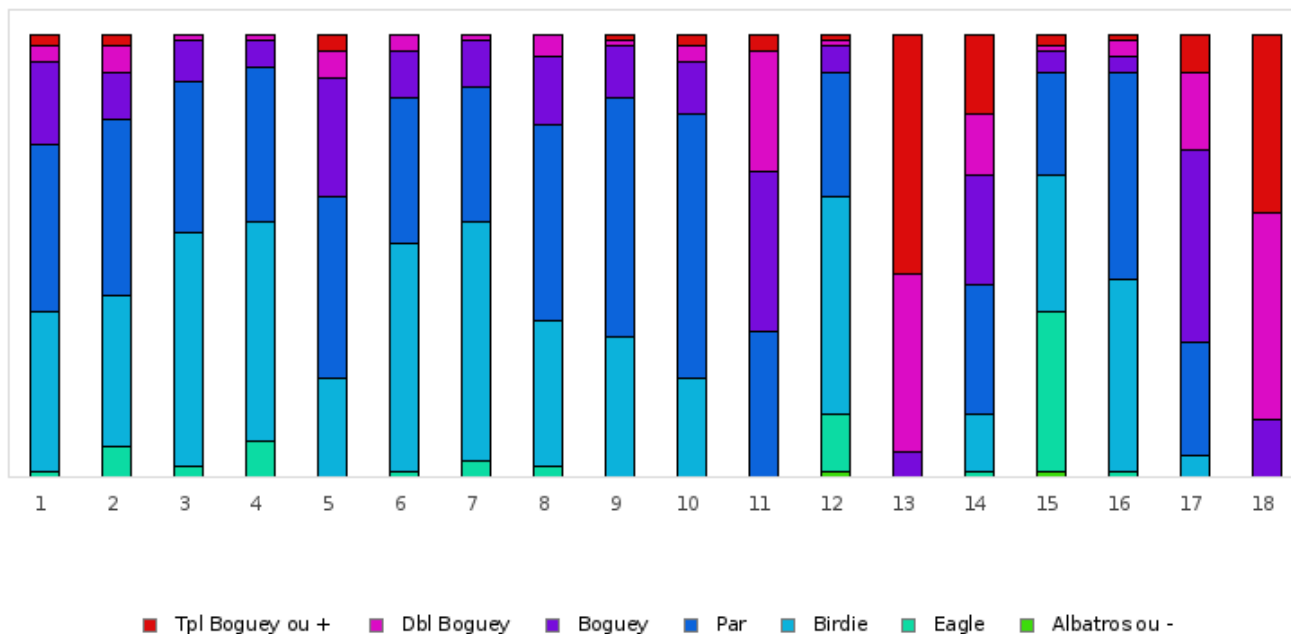

# GOLF DE SAINT-DONAT

2021 - ÉTAPE 34 : Saint Donat - Saint-Donat - 18 trous

Répartition des scores

Trous	1	2	3	4	5	6	7	8	9	10	11	12	13	14	15	16	17	18	Total
PAR de réf.	4	4	3	4	3	4	4	4	5	4	4	5	3	4	5	5	4	3	72
Albatros ou -	0 0%	0 0%	0 0%	0 0%	0 0%	0 0%	0 0%	0 0%	0 0%	0 0%	0 0%	1 1.2%	0 0%	0 0%	1 1.2%	0 0%	0 0%	0 0%	2 0.1%
Eagle	1 1.2%	6 7.1%	2 2.4%	7 8.2%	0 0%	1 1.2%	3 3.5%	2 2.4%	0 0%	0 0%	0 0%	11 12.9%	0 0%	1 1.2%	31 36.5%	1 1.2%	0 0%	0 0%	66 4.3%
Birdie	31 36.5%	29 34.1%	45 52.9%	42 49.4%	19 22.4%	44 51.8%	46 54.1%	28 32.9%	27 31.8%	19 22.4%	0 0%	42 49.4%	0 0%	11 12.9%	26 30.6%	37 43.5%	4 4.7%	0 0%	450 29.4%
PAR	32 37.6%	34 40%	29 34.1%	30 35.3%	35 41.2%	28 32.9%	26 30.6%	38 44.7%	46 54.1%	51 60%	28 32.9%	24 28.2%	0 0%	25 29.4%	20 23.5%	40 47.1%	22 25.9%	0 0%	508 33.2%
Boguey	16 18.8%	9 10.6%	8 9.4%	5 5.9%	23 27.1%	9 10.6%	9 10.6%	13 15.3%	10 11.8%	10 11.8%	31 36.5%	5 5.9%	5 5.9%	21 24.7%	4 4.7%	3 3.5%	37 43.5%	11 12.9%	229 15%
Dbl Boguey	3 3.5%	5 5.9%	1 1.2%	1 1.2%	5 5.9%	3 3.5%	1 1.2%	4 4.7%	1 1.2%	3 3.5%	23 27.1%	1 1.2%	34 40%	12 14.1%	1 1.2%	3 3.5%	15 17.6%	40 47.1%	156 10.2%
Tpl Boguey	2 2.4%	2 2.4%	0 0%	0 0%	3 3.5%	0 0%	0 0%	0 0%	1 1.2%	2 2.4%	3 3.5%	1 1.2%	46 54.1%	15 17.6%	2 2.4%	1 1.2%	7 8.2%	34 40%	119 7.8%
Min	2	2	1	2	2	2	2	2	4	3	4	2	4	2	2	3	3	4	1
Max	10	9	5	6	6	6	6	6	10	10	10	10	10	10	10	10	10	10	10
Moyenne	4	3.8	2.5	3.4	3.3	3.6	3.5	3.9	4.9	4.1	5	4.4	5.8	5.1	4.1	4.7	5	5.5	4.3

Vainqueur de l'étape	M. LEFAIX Kevin	2021 - ÉTAPE 34 : Saint Donat	-9
Record du Parcours	M. BAYLE Stephane	2021 - ÉTAPE 1 : Golf de Saint-Donat (PACA FGT)	-22