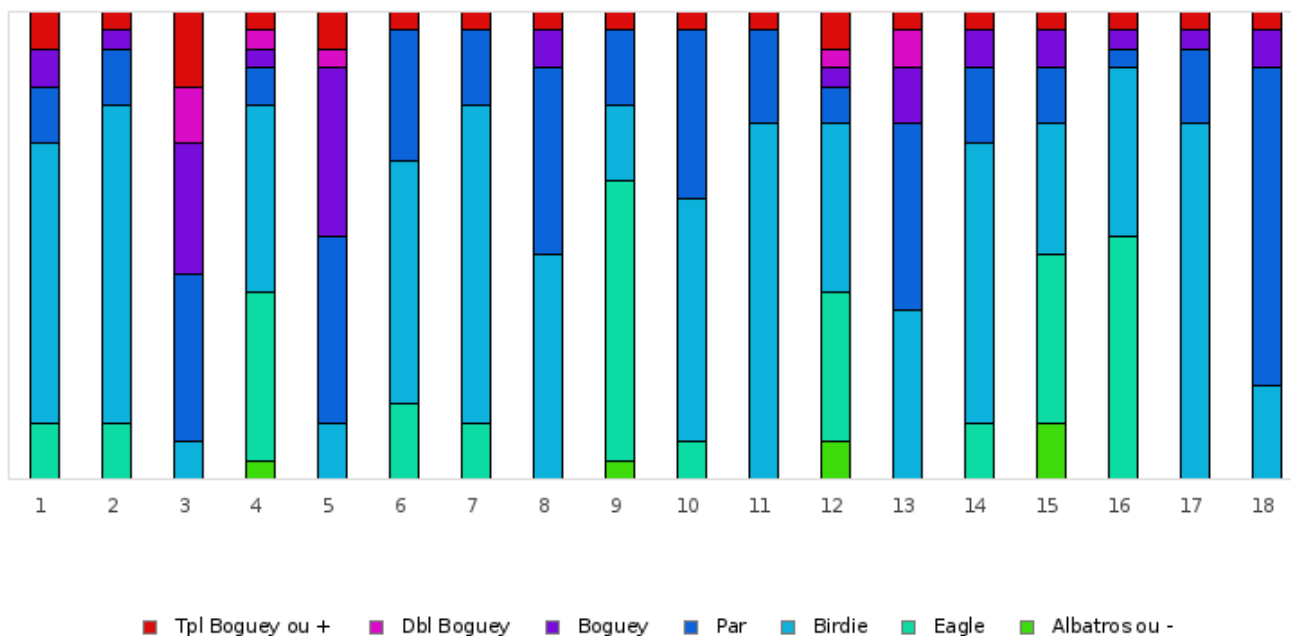

FOOTGOLF FRANCE
Association Française de FootGolf

GOLF DE SAINT-DONAT

2021 - ÉTAPE 1 : Golf de Saint-Donat (PACA FGT) - Saint-Donat - 18 trous

Répartition des scores

Trous	1	2	3	4	5	6	7	8	9	10	11	12	13	14	15	16	17	18	Total
PAR de réf.	4	4	3	4	3	4	4	4	5	4	4	5	3	4	5	5	4	3	72
Albatros ou -	0	0	0	1	0	0	0	0	1	0	0	2	0	0	3	0	0	0	7
	0%	0%	0%	4%	0%	0%	0%	0%	4%	0%	0%	8%	0%	0%	12%	0%	0%	0%	1.6%
Eagle	3	3	0	9	0	4	3	0	15	2	0	8	0	3	9	13	0	0	72
	12%	12%	0%	36%	0%	16%	12%	0%	60%	8%	0%	32%	0%	12%	36%	52%	0%	0%	16%
Birdie	15	17	2	10	3	13	17	12	4	13	19	9	9	15	7	9	19	5	198
	60%	68%	8%	40%	12%	52%	68%	48%	16%	52%	76%	36%	36%	60%	28%	36%	76%	20%	44%
PAR	3	3	9	2	10	7	4	10	4	9	5	2	10	4	3	1	4	17	107
	12%	12%	36%	8%	40%	28%	16%	40%	16%	36%	20%	8%	40%	16%	12%	4%	16%	68%	23.8%
Boguey	2	1	7	1	9	0	0	2	0	0	0	1	3	2	2	1	1	2	34
	8%	4%	28%	4%	36%	0%	0%	8%	0%	0%	0%	4%	12%	8%	8%	4%	4%	8%	7.6%
Dbl Boguey	0	0	3	1	1	0	0	0	0	0	0	1	2	0	0	0	0	0	8
	0%	0%	12%	4%	4%	0%	0%	0%	0%	0%	0%	4%	8%	0%	0%	0%	0%	0%	1.8%
Tpl Boguey	2	1	4	1	2	1	1	1	1	1	1	2	1	1	1	1	1	1	24
	8%	4%	16%	4%	8%	4%	4%	4%	4%	4%	4%	8%	4%	4%	4%	4%	4%	4%	5.3%
Min	2	2	2	1	2	2	2	3	2	2	3	2	2	2	2	3	3	2	1
Max	10	10	10	10	10	10	10	10	10	10	10	10	10	10	10	10	10	10	10
Moyenne	3.6	3.4	4.1	3.1	3.8	3.4	3.3	3.8	3.7	3.6	3.5	4.3	3.2	3.5	3.9	3.8	3.5	3.2	3.6
Vainqueur de l'étape	M. BAYLE Stephane																	2021 - ÉTAPE 1 : Golf de Saint-Donat (PACA FGT)	-22
Record du Parcours	M. BAYLE Stephane																	2021 - ÉTAPE 1 : Golf de Saint-Donat (PACA FGT)	-22