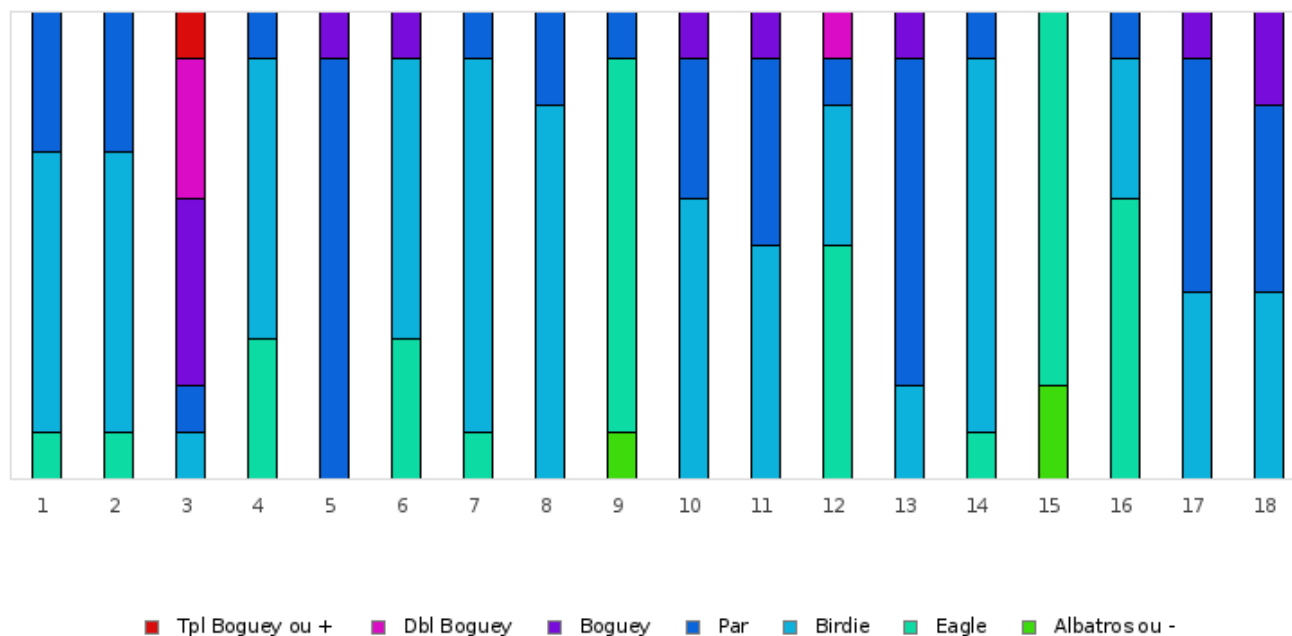

FOOTGOLF FRANCE
Association Française de FootGolf

GOLF DE SAINT-DONAT

2021 - ÉTAPE 2 : Golf de Saint Donat (PACA FGT) - Saint-Donat - 18 trous

Répartition des scores

Trous	1	2	3	4	5	6	7	8	9	10	11	12	13	14	15	16	17	18	Total
PAR de réf.	4	4	3	4	3	4	4	4	5	4	4	5	3	4	5	5	4	3	72
Albatros ou -	0	0	0	0	0	0	0	0	1	0	0	0	0	0	2	0	0	0	3
	0%	0%	0%	0%	0%	0%	0%	0%	10%	0%	0%	0%	0%	0%	20%	0%	0%	0%	1.7%
Eagle	1	1	0	3	0	3	1	0	8	0	0	5	0	1	8	6	0	0	37
	10%	10%	0%	30%	0%	30%	10%	0%	80%	0%	0%	50%	0%	10%	80%	60%	0%	0%	20.6%
Birdie	6	6	1	6	0	6	8	8	0	6	5	3	2	8	0	3	4	4	76
	60%	60%	10%	60%	0%	60%	80%	80%	0%	60%	50%	30%	20%	80%	0%	30%	40%	40%	42.2%
PAR	3	3	1	1	9	0	1	2	1	3	4	1	7	1	0	1	5	4	47
	30%	30%	10%	10%	90%	0%	10%	20%	10%	30%	40%	10%	70%	10%	0%	10%	50%	40%	26.1%
Boguey	0	0	4	0	1	1	0	0	0	1	1	0	1	0	0	0	1	2	12
	0%	0%	40%	0%	10%	10%	0%	0%	0%	10%	10%	0%	10%	0%	0%	0%	10%	20%	6.7%
Dbl Boguey	0	0	3	0	0	0	0	0	0	0	0	1	0	0	0	0	0	0	4
	0%	0%	30%	0%	0%	0%	0%	0%	0%	0%	0%	10%	0%	0%	0%	0%	0%	0%	2.2%
Tpl Boguey	0	0	1	0	0	0	0	0	0	0	0	0	0	0	0	0	0	0	1
	0%	0%	10%	0%	0%	0%	0%	0%	0%	0%	0%	0%	0%	0%	0%	0%	0%	0%	0.6%
Min	2	2	2	2	3	2	2	3	2	3	3	3	2	2	2	3	3	2	2
Max	4	4	6	4	4	5	4	4	5	5	5	7	4	4	3	5	5	4	7
Moyenne	3.2	3.2	4.2	2.8	3.1	2.9	3	3.2	3.1	3.5	3.6	3.9	2.9	3	2.8	3.5	3.7	2.8	3.2
Vainqueur de l'étape			M. LASALLE Romain					2021 - ÉTAPE 2 : Golf de Saint Donat (PACA FGT)											-18
Record du Parcours			M. BAYLE Stephane					2021 - ÉTAPE 1 : Golf de Saint-Donat (PACA FGT)											-22