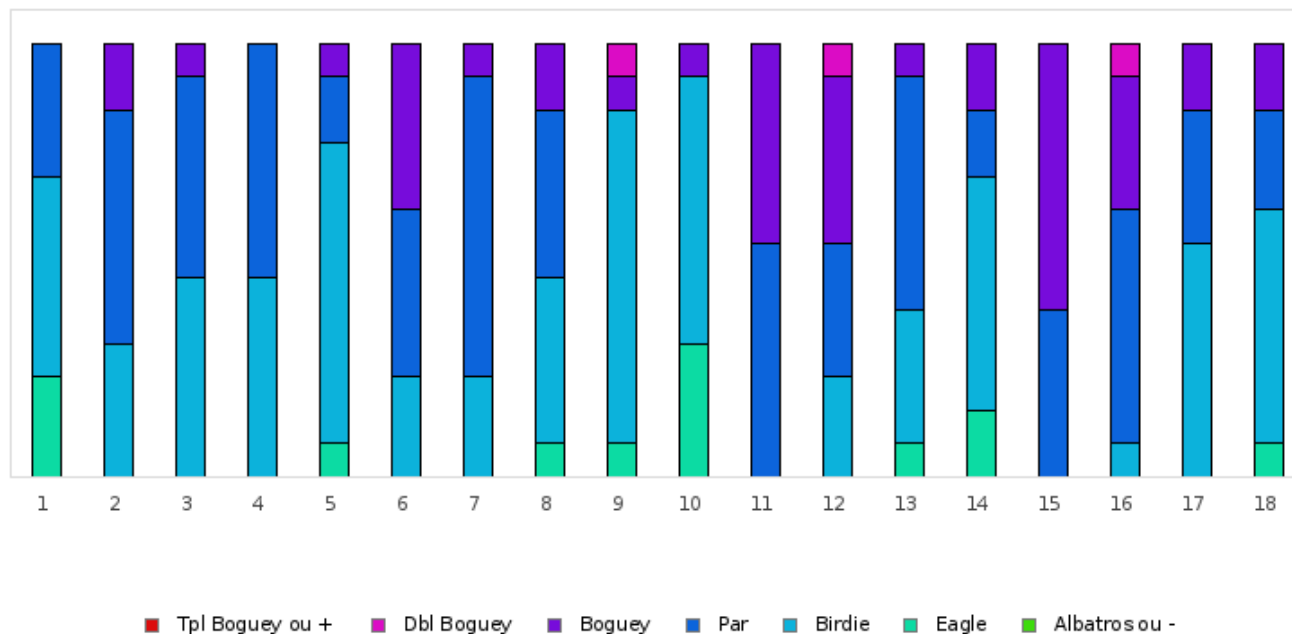

# GOLF DE SAINT-DONAT

2019 - ETAPE 6 : Saint Donat - PACA 100 - Saint-Donat - 2x9 trous

Répartition des scores

Trous	1	2	3	4	5	6	7	8	9	10	11	12	13	14	15	16	17	18	Total
PAR de réf.	4	3	4	3	4	3	3	4	4	4	3	4	3	4	3	3	4	4	64
Albatros ou -	0 0%	0 0%	0 0%	0 0%	0 0%	0 0%	0 0%	0 0%	0 0%	0 0%	0 0%	0 0%	0 0%	0 0%	0 0%	0 0%	0 0%	0 0%	0 0%
Eagle	3 23.1%	0 0%	0 0%	0 0%	1 7.7%	0 0%	0 0%	1 7.7%	1 7.7%	4 30.8%	0 0%	0 0%	1 7.7%	2 15.4%	0 0%	0 0%	0 0%	1 7.7%	14 6%
Birdie	6 46.2%	4 30.8%	6 46.2%	6 46.2%	9 69.2%	3 23.1%	3 23.1%	5 38.5%	10 76.9%	8 61.5%	0 0%	3 23.1%	4 30.8%	7 53.8%	0 0%	1 7.7%	7 53.8%	7 53.8%	89 38%
PAR	4 30.8%	7 53.8%	6 46.2%	7 53.8%	2 15.4%	5 38.5%	9 69.2%	5 38.5%	0 0%	0 0%	7 53.8%	4 30.8%	7 53.8%	2 15.4%	5 38.5%	7 53.8%	4 30.8%	3 23.1%	84 35.9%
Boguey	0 0%	2 15.4%	1 7.7%	0 0%	1 7.7%	5 38.5%	1 7.7%	2 15.4%	1 7.7%	1 7.7%	6 46.2%	5 38.5%	1 7.7%	2 15.4%	8 61.5%	4 30.8%	2 15.4%	2 15.4%	44 18.8%
Dbl Boguey	0 0%	0 0%	0 0%	0 0%	0 0%	0 0%	0 0%	0 0%	1 7.7%	0 0%	0 0%	1 7.7%	0 0%	0 0%	0 0%	1 7.7%	0 0%	0 0%	3 1.3%
Tpl Boguey	0 0%	0 0%	0 0%	0 0%	0 0%	0 0%	0 0%	0 0%	0 0%	0 0%	0 0%	0 0%	0 0%	0 0%	0 0%	0 0%	0 0%	0 0%	0 0%
Min	2	2	3	2	2	2	2	2	2	2	3	3	1	2	3	2	3	2	1
Max	4	4	5	3	5	4	4	5	6	5	4	6	4	5	4	5	5	5	6
Moyenne	3.1	2.8	3.6	2.5	3.2	3.2	2.8	3.6	3.3	2.8	3.5	4.3	2.6	3.3	3.6	3.4	3.6	3.5	3.3

Vainqueur de l'étape	M. THOMAS David	2019 - ETAPE 6 : Saint Donat - PACA 100	-12
Record du Parcours	M. THOMAS David	2019 - ETAPE 6 : Saint Donat - PACA 100	-12