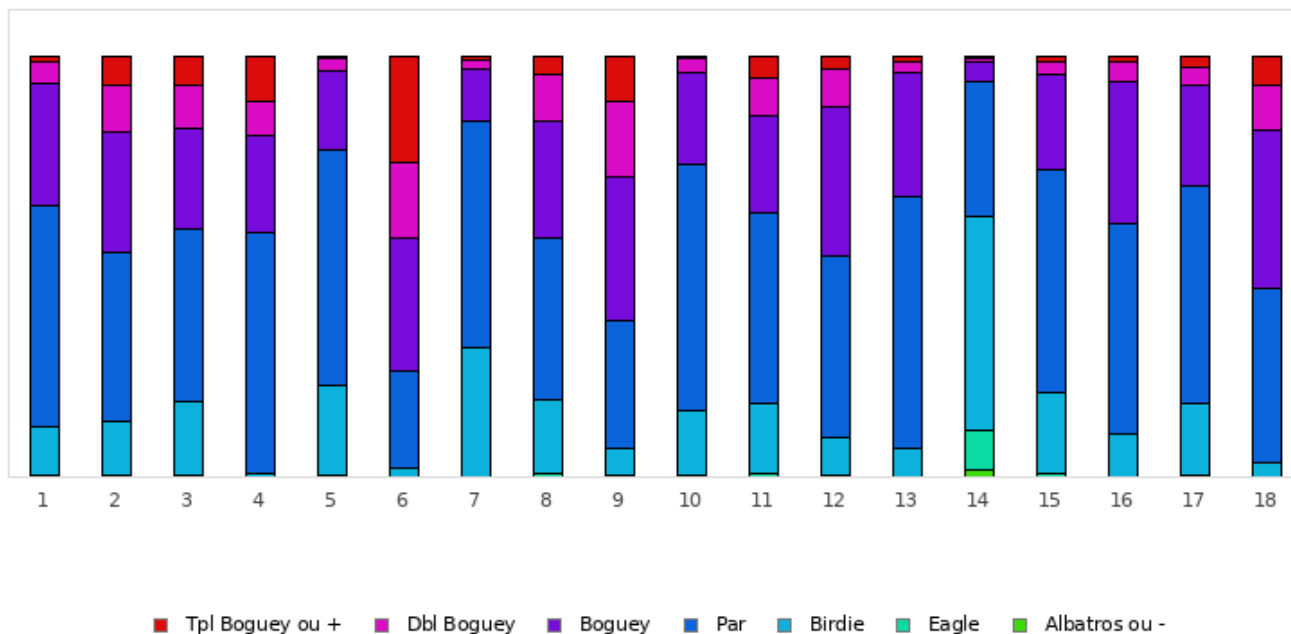

## Lyon Verger - 18 trous

Répartition des scores

Trous	1	2	3	4	5	6	7	8	9	10	11	12	13	14	15	16	17	18	Total
PAR de réf.	4	4	5	3	3	4	3	5	5	4	4	5	3	5	5	3	4	3	72
Albatros ou -	0	0	0	0	0	0	0	0	0	0	0	0	0	24	0	0	0	0	24
	0%	0%	0%	0%	0%	0%	0%	0%	0%	0%	0%	0%	0%	1.9%	0%	0%	0%	0%	0.1%
Eagle	3	8	7	0	3	0	0	10	4	7	11	6	1	115	9	2	6	0	192
	0.2%	0.6%	0.6%	0%	0.2%	0%	0%	0.8%	0.3%	0.6%	0.9%	0.5%	0.1%	9.1%	0.7%	0.2%	0.5%	0%	0.8%
Birdie	148	159	218	13	271	26	386	219	80	190	209	111	85	640	244	126	215	45	3385
	11.8%	12.6%	17.3%	1%	21.5%	2.1%	30.7%	17.4%	6.4%	15.1%	16.6%	8.8%	6.8%	50.8%	19.4%	10%	17.1%	3.6%	14.9%
PAR	664	505	519	721	708	290	678	487	387	740	572	548	752	403	668	633	651	519	10445
	52.7%	40.1%	41.2%	57.3%	56.2%	23%	53.9%	38.7%	30.7%	58.8%	45.4%	43.5%	59.7%	32%	53.1%	50.3%	51.7%	41.2%	46.1%
Boguey	363	362	301	290	235	401	157	350	426	273	293	444	372	64	287	424	300	476	5818
	28.8%	28.8%	23.9%	23%	18.7%	31.9%	12.5%	27.8%	33.8%	21.7%	23.3%	35.3%	29.5%	5.1%	22.8%	33.7%	23.8%	37.8%	25.7%
Dbl Boguey	68	140	129	100	36	225	29	142	231	42	112	113	34	11	35	59	58	135	1699
	5.4%	11.1%	10.2%	7.9%	2.9%	17.9%	2.3%	11.3%	18.3%	3.3%	8.9%	9%	2.7%	0.9%	2.8%	4.7%	4.6%	10.7%	7.5%
Tpl Boguey	13	85	85	135	6	317	9	51	131	7	62	37	15	2	16	15	28	84	1098
	1%	6.8%	6.8%	10.7%	0.5%	25.2%	0.7%	4.1%	10.4%	0.6%	4.9%	2.9%	1.2%	0.2%	1.3%	1.2%	2.2%	6.7%	4.8%
Min	2	2	3	2	1	3	2	3	3	2	2	3	1	2	3	1	2	2	1
Max	10	10	10	10	10	10	10	10	10	10	10	10	10	10	10	10	10	10	10
Moyenne	4.3	4.6	5.5	3.9	3	5.7	2.9	5.4	6	4.1	4.4	5.5	3.3	4.3	5.1	3.4	4.2	3.8	4.4