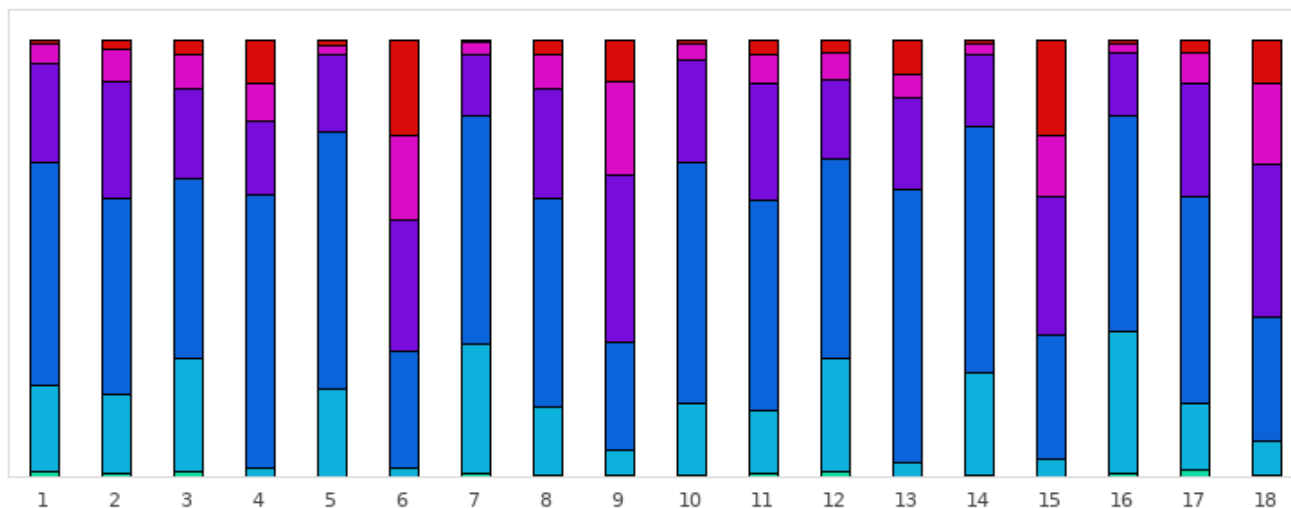

FOOTGOLF FRANCE
Association Française de FootGolf

GOLF DE LYON VERGER

Lyon Verger - 9 trous

Répartition des scores

■ Tpl Boguey ou + ■ Dbl Boguey ■ Boguey ■ Par ■ Birdie ■ Eagle ■ Albatros ou -

Trous	1	2	3	4	5	6	7	8	9	10	11	12	13	14	15	16	17	18	Total
PAR de réf.	4	4	5	3	3	4	3	5	5	4	4	5	3	3	4	3	5	5	72
Albatros ou -	0 0%	0 0%	0 0%	0 0%	0 0%	0 0%	0 0%	0 0%	0 0%	0 0%	0 0%	0 0%	0 0%	0 0%	0 0%	0 0%	0 0%	0 0%	0 0%
Eagle	7 1.4%	4 0.8%	6 1.2%	0 0%	1 0.2%	0 0%	5 1%	3 0.6%	2 0.4%	2 0.4%	4 0.8%	6 1.2%	0 0%	2 0.4%	0 0%	4 0.8%	9 1.8%	3 0.6%	58 0.6%
Birdie	100 19.5%	93 18.1%	133 25.9%	10 1.9%	103 20.1%	11 2.1%	151 29.4%	79 15.4%	29 5.7%	84 16.4%	75 14.6%	133 25.9%	17 3.3%	121 23.6%	21 4.1%	168 32.7%	78 15.2%	40 7.8%	1446 15.7%
PAR	263 51.3%	230 44.8%	212 41.3%	322 62.8%	303 59.1%	138 26.9%	270 52.6%	246 48%	128 25%	284 55.4%	247 48.1%	236 46%	321 62.6%	289 56.3%	146 28.5%	254 49.5%	242 47.2%	146 28.5%	4277 46.3%
Boguey	116 22.6%	138 26.9%	105 20.5%	86 16.8%	91 17.7%	153 29.8%	71 13.8%	128 25%	197 38.4%	120 23.4%	138 26.9%	93 18.1%	108 21.1%	85 16.6%	163 31.8%	74 14.4%	134 26.1%	180 35.1%	2180 23.6%
Dbl Boguey	23 4.5%	38 7.4%	41 8%	45 8.8%	9 1.8%	99 19.3%	14 2.7%	41 8%	110 21.4%	19 3.7%	34 6.6%	32 6.2%	28 5.5%	12 2.3%	71 13.8%	10 1.9%	37 7.2%	95 18.5%	758 8.2%
Tpl Boguey	4 0.8%	10 1.9%	16 3.1%	50 9.7%	6 1.2%	112 21.8%	2 0.4%	16 3.1%	47 9.2%	4 0.8%	15 2.9%	13 2.5%	39 7.6%	4 0.8%	112 21.8%	3 0.6%	13 2.5%	49 9.6%	515 5.6%
Min	2	2	3	2	1	3	1	3	3	2	2	3	2	1	3	1	3	3	1
Max	10	10	10	10	10	10	10	10	10	10	10	10	10	10	10	10	10	10	10
Moyenne	4.1	4.3	5.2	3.8	3.1	5.5	2.9	5.3	6.1	4.2	4.3	5.1	3.6	3	5.4	2.9	5.3	6	4.5

Record du Parcours

M. PLACE Kevin

2022 - ÉTAPE 3 : Lyon Verger

-11