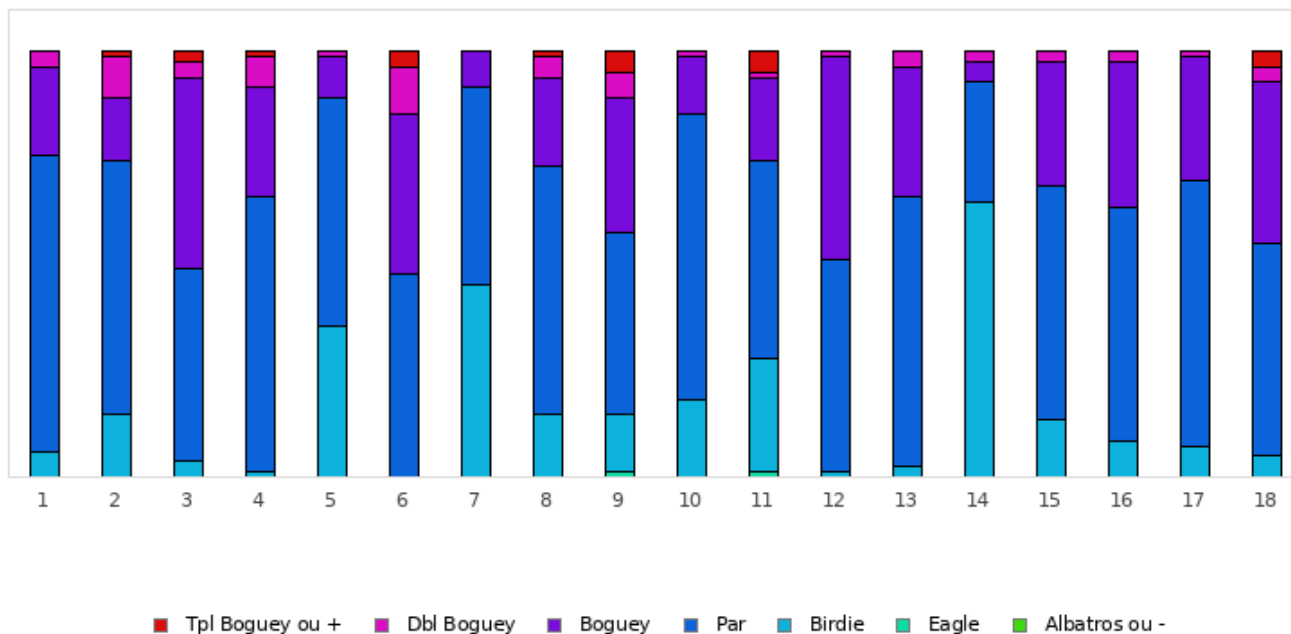

FOOTGOLF FRANCE
Association Française de FootGolf

GOLF DE LYON VERGER

2021 - ÉTAPE 10 : Lyon - Lyon Verger - 18 trous

Répartition des scores

Trous	1	2	3	4	5	6	7	8	9	10	11	12	13	14	15	16	17	18	Total
PAR de réf.	4	4	5	3	3	4	3	5	5	4	4	5	3	5	5	3	4	3	72
Albatros ou -	0 0%	0 0%	0 0%	0 0%	0 0%	0 0%	0 0%	0 0%	0 0%	0 0%	0 0%	0 0%	0 0%	0 0%	0 0%	0 0%	0 0%	0 0%	0 0%
Eagle	0 0%	0 0%	0 0%	0 0%	0 0%	0 0%	0 0%	0 0%	1 1.2%	0 0%	1 1.2%	0 0%	0 0%	0 0%	0 0%	0 0%	0 0%	0 0%	2 0.1%
Birdie	5 6.1%	12 14.6%	3 3.7%	1 1.2%	29 35.4%	0 0%	37 45.1%	12 14.6%	11 13.4%	15 18.3%	22 26.8%	1 1.2%	2 2.4%	53 64.6%	11 13.4%	7 8.5%	6 7.3%	4 4.9%	231 15.7%
PAR	57 69.5%	49 59.8%	37 45.1%	53 64.6%	44 53.7%	39 47.6%	38 46.3%	48 58.5%	35 42.7%	55 67.1%	38 46.3%	41 50%	52 63.4%	23 28%	45 54.9%	45 54.9%	51 62.2%	41 50%	791 53.6%
Boguey	17 20.7%	12 14.6%	37 45.1%	21 25.6%	8 9.8%	31 37.8%	7 8.5%	17 20.7%	26 31.7%	11 13.4%	16 19.5%	39 47.6%	25 30.5%	4 4.9%	24 29.3%	28 34.1%	24 29.3%	31 37.8%	378 25.6%
Dbl Boguey	3 3.7%	8 9.8%	3 3.7%	6 7.3%	1 1.2%	9 11%	0 0%	4 4.9%	5 6.1%	1 1.2%	1 1.2%	1 1.2%	3 3.7%	2 2.4%	2 2.4%	2 2.4%	1 1.2%	3 3.7%	55 3.7%
Tpl Boguey	0 0%	1 1.2%	2 2.4%	1 1.2%	0 0%	3 3.7%	0 0%	1 1.2%	4 4.9%	0 0%	4 4.9%	0 0%	0 0%	0 0%	0 0%	0 0%	0 0%	3 3.7%	19 1.3%
Min	3	3	4	2	2	4	2	4	3	3	2	4	2	4	4	2	3	2	2
Max	6	7	9	6	5	7	4	8	8	6	8	7	5	7	7	5	6	6	9
Moyenne	4.2	4.2	5.6	3.4	2.8	4.7	2.6	5.2	5.4	4	4.1	5.5	3.4	4.5	5.2	3.3	4.2	3.5	4.2

Vainqueur de l'étape	M. LANGEROME Guillaume	2021 - ÉTAPE 10 : Lyon	-5
Record du Parcours	M. PUSSINI Nicolas	2026 - E3 - LYON	-12