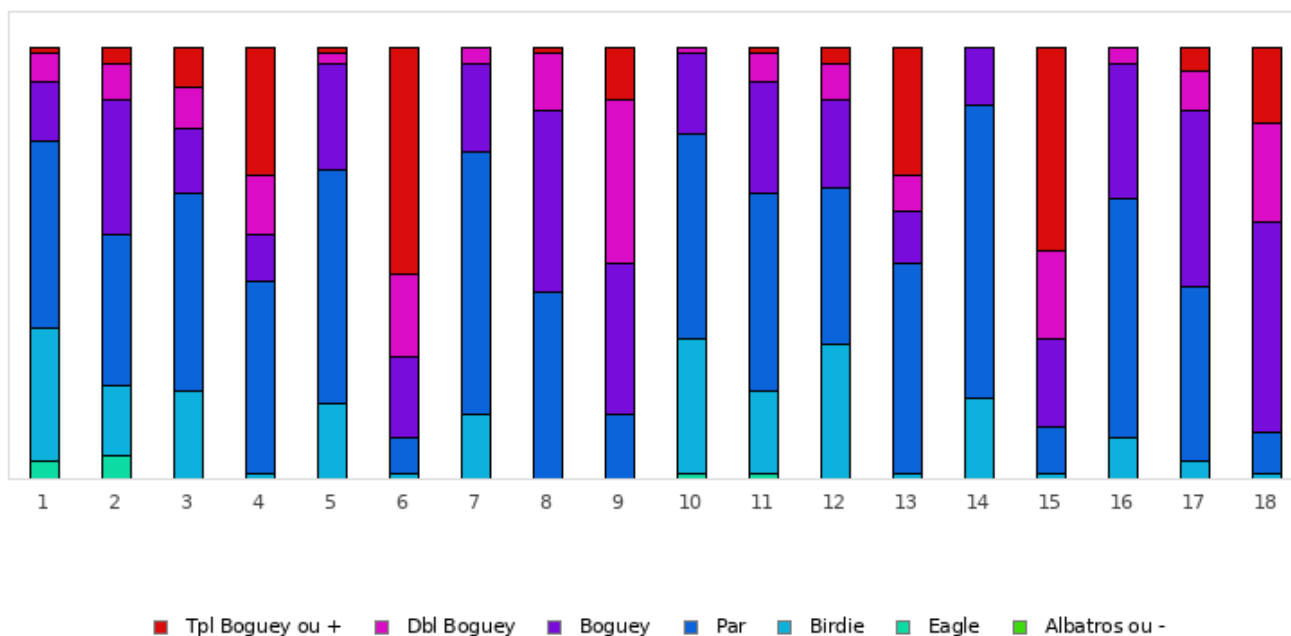

## 2022 - ÉTAPE 4 : Lyon - Lyon Verger - 9 trous

Répartition des scores

| Trous         | 1           | 2           | 3           | 4           | 5           | 6           | 7           | 8           | 9           | 10          | 11          | 12          | 13          | 14          | 15          | 16          | 17          | 18          | Total        |
|---------------|-------------|-------------|-------------|-------------|-------------|-------------|-------------|-------------|-------------|-------------|-------------|-------------|-------------|-------------|-------------|-------------|-------------|-------------|--------------|
| PAR de réf.   | 4           | 4           | 5           | 3           | 3           | 4           | 3           | 5           | 5           | 4           | 4           | 5           | 3           | 3           | 4           | 3           | 5           | 5           | 72           |
| Albatros ou - | 0<br>0%     | 0<br>0%     | 0<br>0%     | 0<br>0%     | 0<br>0%     | 0<br>0%     | 0<br>0%     | 0<br>0%     | 0<br>0%     | 0<br>0%     | 0<br>0%     | 0<br>0%     | 0<br>0%     | 0<br>0%     | 0<br>0%     | 0<br>0%     | 0<br>0%     | 0<br>0%     | 0<br>0%      |
| Eagle         | 3<br>4.1%   | 4<br>5.4%   | 0<br>0%     | 0<br>0%     | 0<br>0%     | 0<br>0%     | 0<br>0%     | 0<br>0%     | 0<br>0%     | 1<br>1.4%   | 1<br>1.4%   | 0<br>0%     | 0<br>0%     | 0<br>0%     | 0<br>0%     | 0<br>0%     | 0<br>0%     | 0<br>0%     | 9<br>0.7%    |
| Birdie        | 23<br>31.1% | 12<br>16.2% | 15<br>20.3% | 1<br>1.4%   | 13<br>17.6% | 1<br>1.4%   | 11<br>14.9% | 0<br>0%     | 0<br>0%     | 23<br>31.1% | 14<br>18.9% | 23<br>31.1% | 1<br>1.4%   | 14<br>18.9% | 1<br>1.4%   | 7<br>9.5%   | 3<br>4.1%   | 1<br>1.4%   | 163<br>12.2% |
| PAR           | 32<br>43.2% | 26<br>35.1% | 34<br>45.9% | 33<br>44.6% | 40<br>54.1% | 6<br>8.1%   | 45<br>60.8% | 32<br>43.2% | 11<br>14.9% | 35<br>47.3% | 34<br>45.9% | 27<br>36.5% | 36<br>48.6% | 50<br>67.6% | 8<br>10.8%  | 41<br>55.4% | 30<br>40.5% | 7<br>9.5%   | 527<br>39.6% |
| Boguey        | 10<br>13.5% | 23<br>31.1% | 11<br>14.9% | 8<br>10.8%  | 18<br>24.3% | 14<br>18.9% | 15<br>20.3% | 31<br>41.9% | 26<br>35.1% | 14<br>18.9% | 19<br>25.7% | 15<br>20.3% | 9<br>12.2%  | 10<br>13.5% | 15<br>20.3% | 23<br>31.1% | 30<br>40.5% | 36<br>48.6% | 327<br>24.5% |
| Dbl Boguey    | 5<br>6.8%   | 6<br>8.1%   | 7<br>9.5%   | 10<br>13.5% | 2<br>2.7%   | 14<br>18.9% | 3<br>4.1%   | 10<br>13.5% | 28<br>37.8% | 1<br>1.4%   | 5<br>6.8%   | 6<br>8.1%   | 6<br>8.1%   | 0<br>0%     | 15<br>20.3% | 3<br>4.1%   | 7<br>9.5%   | 17<br>23%   | 145<br>10.9% |
| Tpl Boguey    | 1<br>1.4%   | 3<br>4.1%   | 7<br>9.5%   | 22<br>29.7% | 1<br>1.4%   | 39<br>52.7% | 0<br>0%     | 1<br>1.4%   | 9<br>12.2%  | 0<br>0%     | 1<br>1.4%   | 3<br>4.1%   | 22<br>29.7% | 0<br>0%     | 35<br>47.3% | 0<br>0%     | 4<br>5.4%   | 13<br>17.6% | 161<br>12.1% |
| Min           | 2           | 2           | 4           | 2           | 2           | 3           | 2           | 5           | 5           | 2           | 2           | 4           | 2           | 2           | 3           | 2           | 4           | 4           | 2            |
| Max           | 10          | 10          | 10          | 10          | 6           | 10          | 5           | 8           | 9           | 6           | 8           | 8           | 10          | 4           | 10          | 5           | 9           | 9           | 10           |
| Moyenne       | 4           | 4.4         | 5.5         | 4.8         | 3.2         | 6.7         | 3.1         | 5.7         | 6.5         | 3.9         | 4.2         | 5.2         | 4.6         | 2.9         | 6.7         | 3.3         | 5.7         | 6.5         | 4.8          |