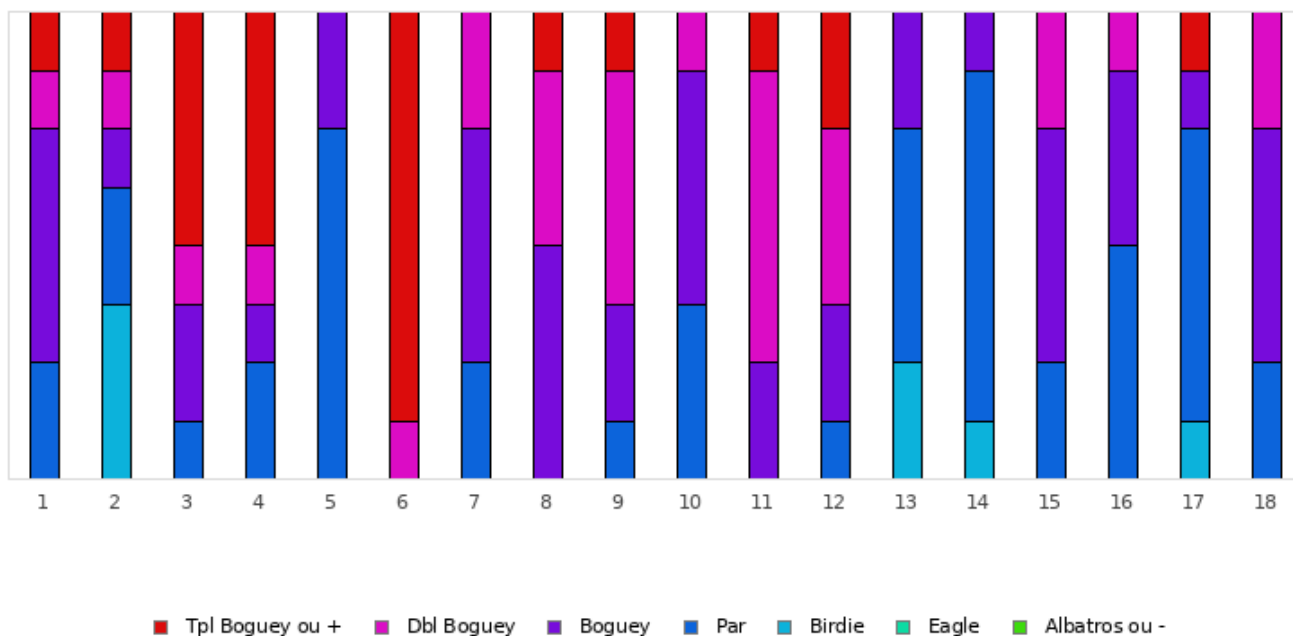

# GOLF DE LYON VERGER

2022 - ÉTAPE 3 : Lyon Verger - Lyon Verger - 18 trous

Répartition des scores

Trous	1	2	3	4	5	6	7	8	9	10	11	12	13	14	15	16	17	18	Total
PAR de réf.	4	4	5	3	3	4	3	5	5	4	4	5	3	5	5	3	4	3	72
Albatros ou -	0 0%	0 0%	0 0%	0 0%	0 0%	0 0%	0 0%	0 0%	0 0%	0 0%	0 0%	0 0%	0 0%	0 0%	0 0%	0 0%	0 0%	0 0%	0 0%
Eagle	0 0%	0 0%	0 0%	0 0%	0 0%	0 0%	0 0%	0 0%	0 0%	0 0%	0 0%	0 0%	0 0%	0 0%	0 0%	0 0%	0 0%	0 0%	0 0%
Birdie	0 0%	3 37.5%	0 0%	0 0%	0 0%	0 0%	0 0%	0 0%	0 0%	0 0%	0 0%	0 0%	2 25%	1 12.5%	0 0%	0 0%	1 12.5%	0 0%	7 4.9%
PAR	2 25%	2 25%	1 12.5%	2 25%	6 75%	0 0%	2 25%	0 0%	1 12.5%	3 37.5%	0 0%	1 12.5%	4 50%	6 75%	2 25%	4 50%	5 62.5%	2 25%	43 29.9%
Boguey	4 50%	1 12.5%	2 25%	1 12.5%	2 25%	0 0%	4 50%	4 50%	2 25%	4 50%	2 25%	2 25%	2 25%	1 12.5%	4 50%	3 37.5%	1 12.5%	4 50%	43 29.9%
Dbl Boguey	1 12.5%	1 12.5%	1 12.5%	1 12.5%	0 0%	1 12.5%	2 25%	3 37.5%	4 50%	1 12.5%	5 62.5%	3 37.5%	0 0%	0 0%	2 25%	1 12.5%	0 0%	2 25%	28 19.4%
Tpl Boguey	1 12.5%	1 12.5%	4 50%	4 50%	0 0%	7 87.5%	0 0%	1 12.5%	1 12.5%	0 0%	1 12.5%	2 25%	0 0%	0 0%	0 0%	0 0%	1 12.5%	0 0%	23 16%
Min	4	3	5	3	3	6	3	6	5	4	5	5	2	4	5	3	3	3	2
Max	10	7	10	7	4	10	5	9	8	6	7	8	4	6	7	5	7	5	10
Moyenne	5.5	4.4	7.5	5.3	3.3	9	4	6.8	6.6	4.8	5.9	6.8	3	5	6	3.6	4.4	4	5.3