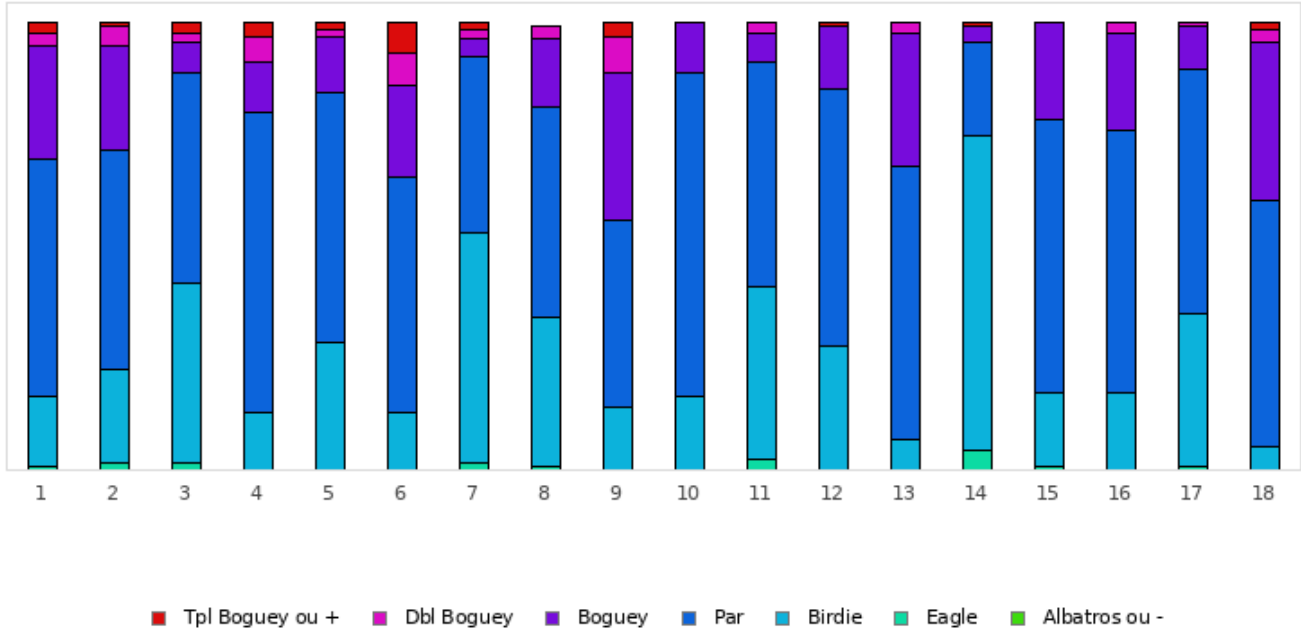

FOOTGOLF FRANCE
Association Française de FootGolf

GOLF DE LYON VERGER

2025 - E4 : Lyon - Lyon Verger - 18 trous

Répartition des scores

Trous	1	2	3	4	5	6	7	8	9	10	11	12	13	14	15	16	17	18	Total
PAR de réf.	4	4	5	3	3	4	3	5	5	4	4	5	3	5	5	3	4	3	72
Albatros ou -	0 0%	0 0%	0 0%	0 0%	0 0%	0 0%	0 0%	0 0%	0 0%	0 0%	0 0%	0 0%	0 0%	0 0%	0 0%	0 0%	0 0%	0 0%	0 0%
Eagle	1 0.7%	2 1.5%	2 1.5%	0 0%	0 0%	0 0%	2 1.5%	1 0.8%	0 0%	0 0%	3 2.2%	0 0%	0 0%	6 4.5%	1 0.7%	0 0%	1 0.7%	0 0%	19 0.8%
Birdie	21 15.7%	28 20.9%	54 40.3%	17 12.7%	38 28.4%	17 12.7%	69 51.5%	45 33.8%	19 14.2%	22 16.4%	52 38.8%	37 27.6%	9 6.7%	94 70.1%	22 16.4%	23 17.2%	46 34.3%	7 5.2%	620 25.7%
PAR	71 53%	66 49.3%	63 47%	90 67.2%	75 56%	71 53%	53 39.6%	63 47.4%	56 41.8%	97 72.4%	67 50%	77 57.5%	82 61.2%	28 20.9%	82 61.2%	79 59%	73 54.5%	74 55.2%	1267 52.6%
Boguey	34 25.4%	31 23.1%	9 6.7%	15 11.2%	17 12.7%	27 20.1%	5 3.7%	20 15%	44 32.8%	15 11.2%	9 6.7%	19 14.2%	40 29.9%	5 3.7%	29 21.6%	29 21.6%	13 9.7%	47 35.1%	408 16.9%
Dbl Boguey	4 3%	6 4.5%	3 2.2%	8 6%	2 1.5%	10 7.5%	3 2.2%	4 3%	11 8.2%	0 0%	3 2.2%	0 0%	3 2.2%	0 0%	0 0%	3 2.2%	1 0.7%	4 3%	65 2.7%
Tpl Boguey	3 2.2%	1 0.7%	3 2.2%	4 3%	2 1.5%	9 6.7%	2 1.5%	0 0%	4 3%	0 0%	0 0%	1 0.7%	0 0%	1 0.7%	0 0%	0 0%	0 0%	2 1.5%	32 1.3%
Min	2	2	3	2	2	3	1	3	4	3	2	4	2	3	3	2	2	2	1
Max	10	10	10	10	10	10	6	7	10	5	6	8	5	8	6	5	6	10	10
Moyenne	4.2	4.1	4.8	3.3	3	4.5	2.6	4.9	5.5	3.9	3.7	4.9	3.3	4.3	5	3.1	3.8	3.4	4

Vainqueur de l'étape	M. PUSSINI Nicolas	2025 - E4 : Lyon	-11
Record du Parcours	M. PUSSINI Nicolas	2026 - E3 - LYON	-12