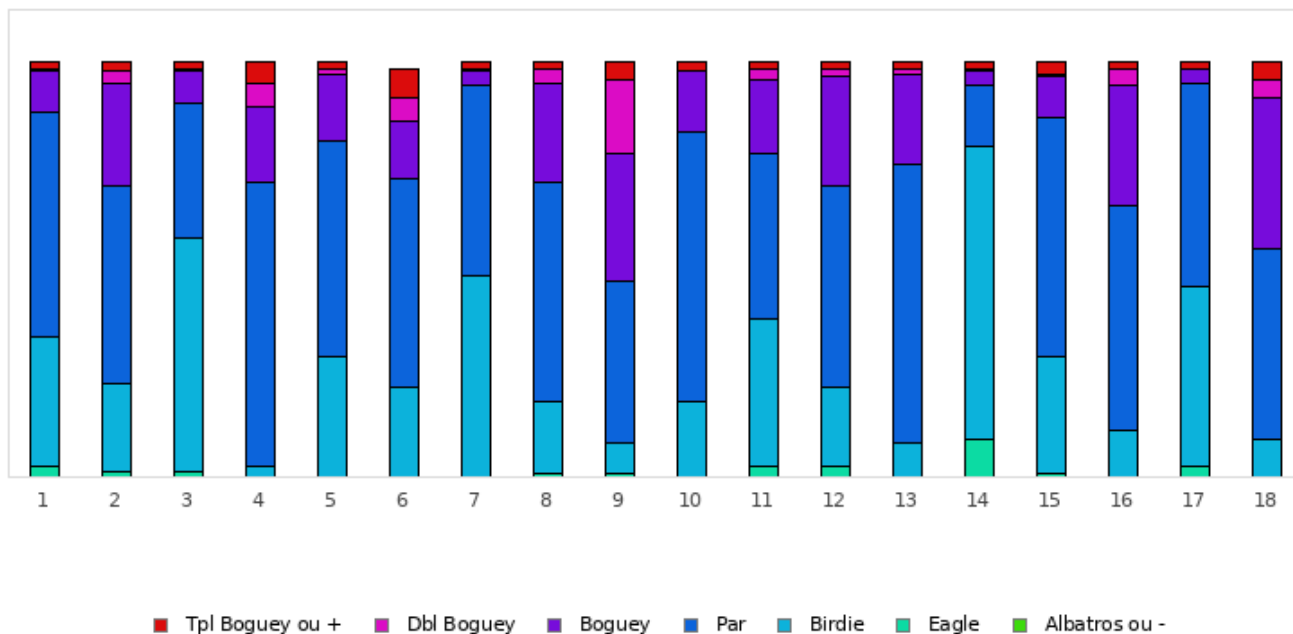

# GOLF DE LYON VERGER

## 2026 - E3 - LYON - Lyon Verger - 18 trous

Répartition des scores

Trous	1	2	3	4	5	6	7	8	9	10	11	12	13	14	15	16	17	18	Total
PAR de réf.	4	4	5	3	3	4	3	5	5	4	4	5	3	5	5	3	4	3	72
Albatros ou -	0 0%	0 0%	0 0%	0 0%	0 0%	0 0%	0 0%	0 0%	0 0%	0 0%	0 0%	0 0%	0 0%	0 0%	0 0%	0 0%	0 0%	0 0%	0 0%
Eagle	4 2.8%	2 1.4%	2 1.4%	0 0%	0 0%	0 0%	0 0%	1 0.7%	1 0.7%	0 0%	4 2.8%	4 2.8%	0 0%	13 9.2%	1 0.7%	0 0%	4 2.8%	0 0%	36 1.4%
Birdie	44 31%	30 21.1%	80 56.3%	4 2.8%	41 28.9%	31 22.1%	69 48.6%	25 17.6%	11 7.7%	26 18.3%	50 35.2%	27 19%	12 8.5%	100 70.4%	40 28.2%	16 11.3%	61 43%	13 9.2%	680 26.6%
PAR	77 54.2%	68 47.9%	46 32.4%	97 68.3%	74 52.1%	71 50.7%	65 45.8%	75 52.8%	55 38.7%	92 64.8%	57 40.1%	69 48.6%	95 66.9%	21 14.8%	82 57.7%	77 54.2%	70 49.3%	65 45.8%	1256 49.2%
Boguey	14 9.9%	35 24.6%	11 7.7%	26 18.3%	23 16.2%	20 14.3%	5 3.5%	34 23.9%	44 31%	21 14.8%	25 17.6%	37 26.1%	31 21.8%	5 3.5%	14 9.9%	41 28.9%	5 3.5%	52 36.6%	443 17.3%
Dbl Boguey	1 0.7%	4 2.8%	1 0.7%	8 5.6%	2 1.4%	8 5.7%	1 0.7%	5 3.5%	25 17.6%	0 0%	4 2.8%	3 2.1%	2 1.4%	1 0.7%	1 0.7%	6 4.2%	0 0%	6 4.2%	78 3.1%
Tpl Boguey	2 1.4%	3 2.1%	2 1.4%	7 4.9%	2 1.4%	10 7.1%	2 1.4%	2 1.4%	6 4.2%	3 2.1%	2 1.4%	2 1.4%	2 1.4%	2 1.4%	4 2.8%	2 1.4%	2 1.4%	6 4.2%	61 2.4%
Min	2	2	3	2	2	3	2	3	3	3	2	3	2	3	3	2	2	2	2
Max	10	10	10	10	10	10	10	10	10	10	10	10	10	10	10	10	10	10	10
Moyenne	3.8	4.2	4.6	3.5	3	4.3	2.7	5.2	5.7	4.1	3.9	5.1	3.3	4.2	4.9	3.4	3.6	3.5	4.1