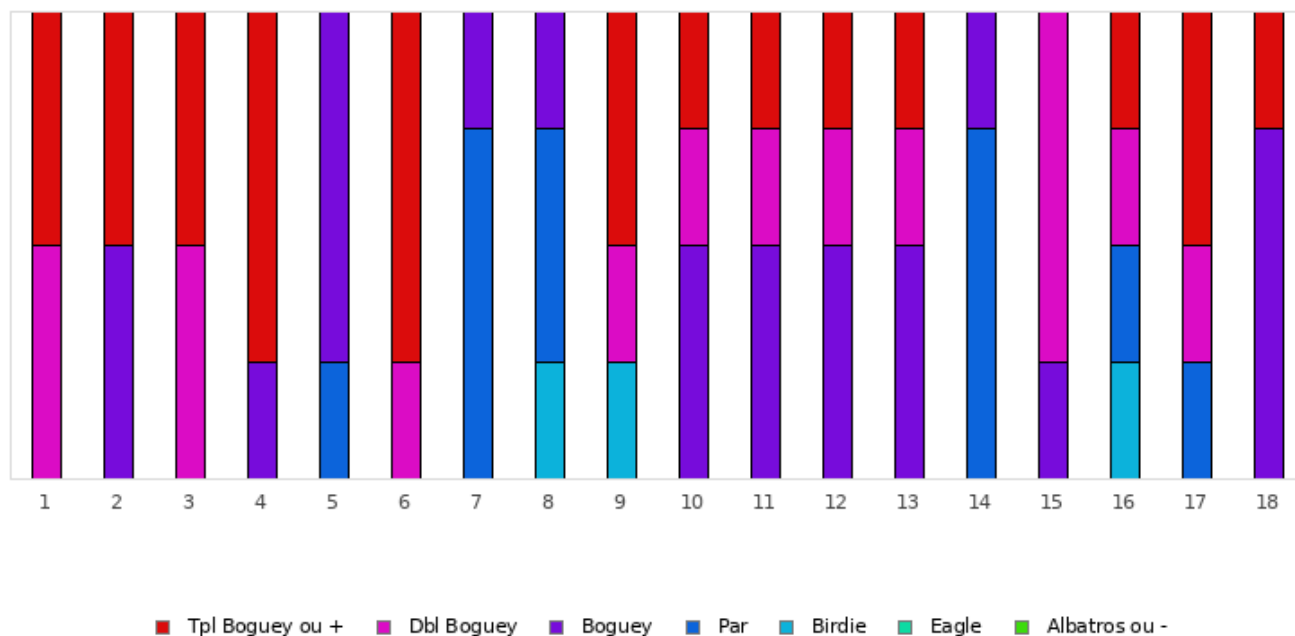

FOOTGOLF FRANCE
Association Française de FootGolf

GOLF DE LYON VERGER

2018 - Le Tour Féminin : Golf de Lyon Verger - Lyon Verger - 18 trous

Répartition des scores

Trous	1	2	3	4	5	6	7	8	9	10	11	12	13	14	15	16	17	18	Total
PAR de réf.	4	4	5	3	3	4	3	5	5	4	4	5	3	5	5	3	4	3	72
Albatros ou -	0 0%	0 0%	0 0%	0 0%	0 0%	0 0%	0 0%	0 0%	0 0%	0 0%	0 0%	0 0%	0 0%	0 0%	0 0%	0 0%	0 0%	0 0%	0 0%
Eagle	0 0%	0 0%	0 0%	0 0%	0 0%	0 0%	0 0%	0 0%	0 0%	0 0%	0 0%	0 0%	0 0%	0 0%	0 0%	0 0%	0 0%	0 0%	0 0%
Birdie	0 0%	0 0%	0 0%	0 0%	0 0%	0 0%	0 0%	1 25%	1 25%	0 0%	0 0%	0 0%	0 0%	0 0%	0 0%	1 25%	0 0%	0 0%	3 4.2%
PAR	0 0%	0 0%	0 0%	0 0%	1 25%	0 0%	3 75%	2 50%	0 0%	0 0%	0 0%	0 0%	0 0%	3 75%	0 0%	1 25%	1 25%	0 0%	11 15.3%
Boguey	0 0%	2 50%	0 0%	1 25%	3 75%	0 0%	1 25%	1 25%	0 0%	2 50%	2 50%	2 50%	2 50%	1 25%	1 25%	0 0%	0 0%	3 75%	21 29.2%
Dbl Boguey	2 50%	0 0%	2 50%	0 0%	0 0%	1 25%	0 0%	0 0%	1 25%	1 25%	1 25%	1 25%	1 25%	0 0%	3 75%	1 25%	1 25%	0 0%	15 20.8%
Tpl Boguey	2 50%	2 50%	2 50%	3 75%	0 0%	3 75%	0 0%	0 0%	2 50%	1 25%	1 25%	1 25%	1 25%	0 0%	0 0%	1 25%	2 50%	1 25%	22 30.6%
Min	6	5	7	4	3	6	3	4	4	5	5	6	4	5	6	2	4	4	2
Max	7	8	9	9	4	9	4	6	10	7	7	9	6	6	7	6	9	6	10
Moyenne	6.5	6.3	7.8	6.3	3.8	8.3	3.3	5	7.8	5.8	5.8	7	4.8	5.3	6.8	4	6.5	4.5	5.8
Vainqueur de l'étape	Mme LEVITTAS Sandy																	2018 - Le Tour Féminin : Golf de Lyon Verger	18
Record du Parcours	M. PUSSINI Nicolas																	2026 - E3 - LYON	-12