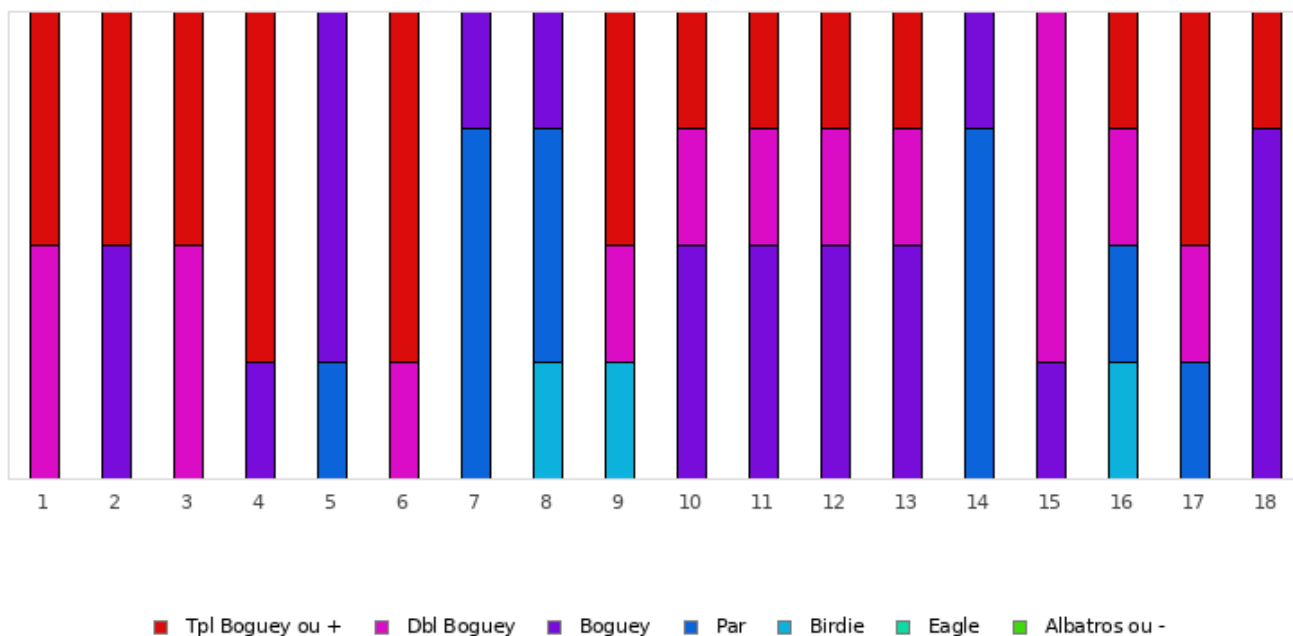

FOOTGOLF FRANCE
Association Française de FootGolf

GOLF DE LYON VERGER

2018 - Le Tour Féminin : Golf de Lyon Verger - Lyon Verger - 18 trous

Répartition des scores

| Trous | 1 | 2 | 3 | 4 | 5 | 6 | 7 | 8 | 9 | 10 | 11 | 12 | 13 | 14 | 15 | 16 | 17 | 18 | Total |
|----------------------|--|----------|----------|----------|----------|----------|----------|----------|----------|----------|----------|----------|----------|----------|----------|----------|----------|----------|-------------|
| PAR de réf. | 4 | 4 | 5 | 3 | 3 | 4 | 3 | 5 | 5 | 4 | 4 | 5 | 3 | 5 | 5 | 3 | 4 | 3 | 72 |
| Albatros ou - | 0 0% | 0 0% | 0 0% | 0 0% | 0 0% | 0 0% | 0 0% | 0 0% | 0 0% | 0 0% | 0 0% | 0 0% | 0 0% | 0 0% | 0 0% | 0 0% | 0 0% | 0 0% | 0 0% |
| Eagle | 0 0% | 0 0% | 0 0% | 0 0% | 0 0% | 0 0% | 0 0% | 0 0% | 0 0% | 0 0% | 0 0% | 0 0% | 0 0% | 0 0% | 0 0% | 0 0% | 0 0% | 0 0% | 0 0% |
| Birdie | 0 0% | 0 0% | 0 0% | 0 0% | 0 0% | 0 0% | 0 0% | 1 25% | 1 25% | 0 0% | 0 0% | 0 0% | 0 0% | 0 0% | 0 0% | 1 25% | 0 0% | 0 0% | 3 4.2% |
| PAR | 0 0% | 0 0% | 0 0% | 0 0% | 1 25% | 0 0% | 3 75% | 2 50% | 0 0% | 0 0% | 0 0% | 0 0% | 0 0% | 3 75% | 0 0% | 1 25% | 1 25% | 0 0% | 11 15.3% |
| Boguey | 0 0% | 2 50% | 0 0% | 1 25% | 3 75% | 0 0% | 1 25% | 1 25% | 0 0% | 2 50% | 2 50% | 2 50% | 2 50% | 1 25% | 1 25% | 0 0% | 0 0% | 3 75% | 21 29.2% |
| Dbl Boguey | 2 50% | 0 0% | 2 50% | 0 0% | 0 0% | 1 25% | 0 0% | 0 0% | 1 25% | 1 25% | 1 25% | 1 25% | 1 25% | 0 0% | 3 75% | 1 25% | 1 25% | 0 0% | 15 20.8% |
| Tpl Boguey | 2 50% | 2 50% | 2 50% | 3 75% | 0 0% | 3 75% | 0 0% | 0 0% | 2 50% | 1 25% | 1 25% | 1 25% | 1 25% | 0 0% | 0 0% | 1 25% | 2 50% | 1 25% | 22 30.6% |
| Min | 6 | 5 | 7 | 4 | 3 | 6 | 3 | 4 | 4 | 5 | 5 | 6 | 4 | 5 | 6 | 2 | 4 | 4 | 2 |
| Max | 7 | 8 | 9 | 9 | 4 | 9 | 4 | 6 | 10 | 7 | 7 | 9 | 6 | 6 | 7 | 6 | 9 | 6 | 10 |
| Moyenne | 6.5 | 6.3 | 7.8 | 6.3 | 3.8 | 8.3 | 3.3 | 5 | 7.8 | 5.8 | 5.8 | 7 | 4.8 | 5.3 | 6.8 | 4 | 6.5 | 4.5 | 5.8 |
| Vainqueur de l'étape | Mme LEVITTAS Sandy 2018 - Le Tour Féminin : Golf de Lyon Verger 18 | | | | | | | | | | | | | | | | | | |
| Record du Parcours | M. VERHILLE Sylvain 2023 - Etape 3 - Lyon -8 | | | | | | | | | | | | | | | | | | |