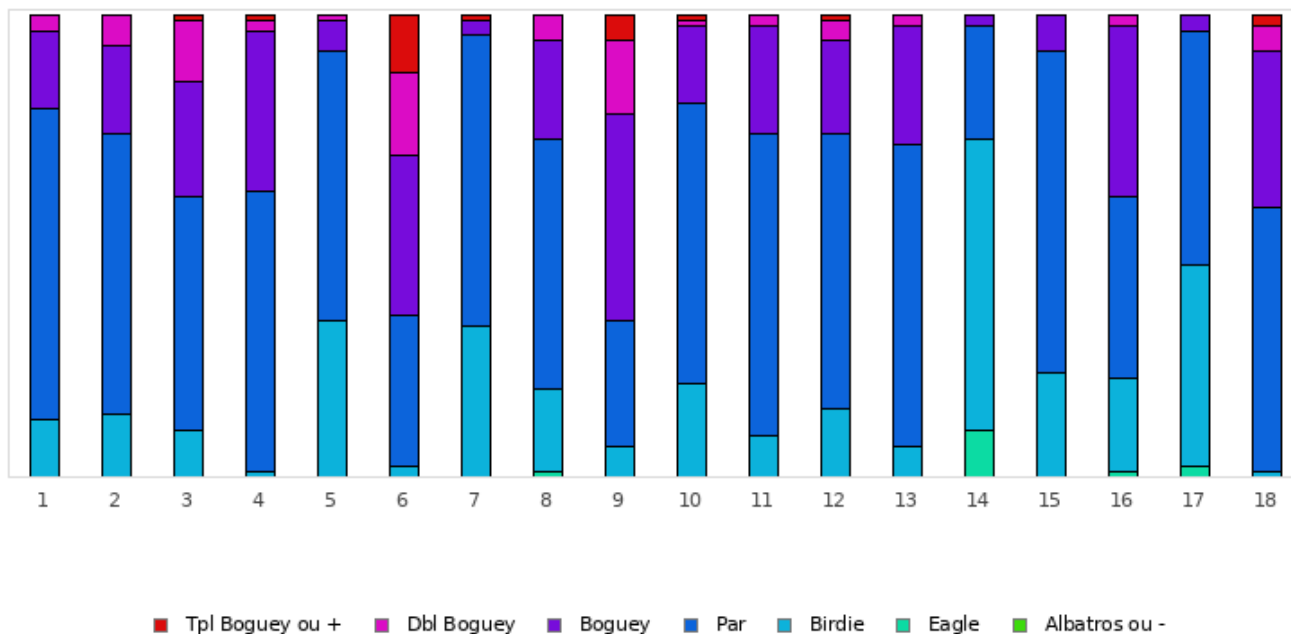

FOOTGOLF FRANCE
Association Française de FootGolf

GOLF DE LYON VERGER

2020 - ETAPE 19 : Lyon - Lyon Verger - 18 trous

Répartition des scores

Trous	1	2	3	4	5	6	7	8	9	10	11	12	13	14	15	16	17	18	Total
PAR de réf.	4	4	5	3	3	4	3	5	5	4	4	5	3	5	5	3	4	3	72
Albatros ou -	0 0%	0 0%	0 0%	0 0%	0 0%	0 0%	0 0%	0 0%	0 0%	0 0%	0 0%	0 0%	0 0%	0 0%	0 0%	0 0%	0 0%	0 0%	0 0%
Eagle	0 0%	0 0%	0 0%	0 0%	0 0%	0 0%	0 0%	1 1.1%	0 0%	0 0%	0 0%	0 0%	0 0%	9 10.1%	0 0%	1 1.1%	2 2.2%	0 0%	13 0.8%
Birdie	11 12.4%	12 13.5%	9 10.1%	1 1.1%	30 33.7%	2 2.2%	29 32.6%	16 18%	6 6.7%	18 20.2%	8 9%	13 14.6%	6 6.7%	56 62.9%	20 22.5%	18 20.2%	39 43.8%	1 1.1%	295 18.4%
PAR	60 67.4%	54 60.7%	45 50.6%	54 60.7%	52 58.4%	29 32.6%	56 62.9%	48 53.9%	24 27%	54 60.7%	58 65.2%	53 59.6%	58 65.2%	22 24.7%	62 69.7%	35 39.3%	45 50.6%	51 57.3%	860 53.7%
Boguey	15 16.9%	17 19.1%	22 24.7%	31 34.8%	6 6.7%	31 34.8%	3 3.4%	19 21.3%	40 44.9%	15 16.9%	21 23.6%	18 20.2%	23 25.8%	2 2.2%	7 7.9%	33 37.1%	3 3.4%	30 33.7%	336 21%
Dbl Boguey	3 3.4%	6 6.7%	12 13.5%	2 2.2%	1 1.1%	16 18%	0 0%	5 5.6%	14 15.7%	1 1.1%	2 2.2%	4 4.5%	2 2.2%	0 0%	0 0%	2 2.2%	0 0%	5 5.6%	75 4.7%
Tpl Boguey	0 0%	0 0%	1 1.1%	1 1.1%	0 0%	11 12.4%	1 1.1%	0 0%	5 5.6%	1 1.1%	0 0%	1 1.1%	0 0%	0 0%	0 0%	0 0%	0 0%	2 2.2%	23 1.4%
Min	3	3	4	2	2	3	2	3	4	3	3	4	2	3	4	1	2	2	1
Max	6	6	9	7	5	10	6	7	9	7	6	8	5	6	6	5	5	6	10
Moyenne	4.1	4.2	5.5	3.4	2.8	5.1	2.7	5.1	5.9	4	4.2	5.2	3.2	4.2	4.9	3.2	3.6	3.5	4.2

Vainqueur de l'étape	M. HEDIN Frederic	2020 - ETAPE 19 : Lyon	-7
Record du Parcours	M. PUSSINI Nicolas	2026 - E3 - LYON	-12