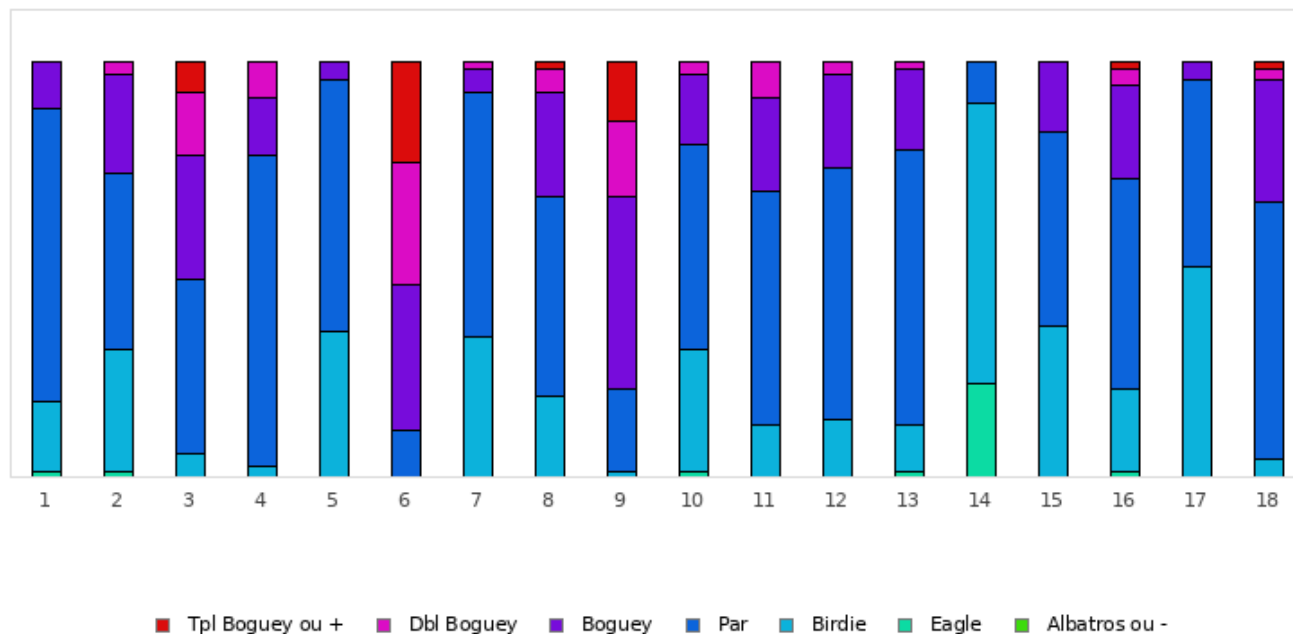

FOOTGOLF FRANCE
Association Française de FootGolf

GOLF DE LYON VERGER

2020 - ETAPE 20 : Lyon - Lyon Verger - 18 trous

Répartition des scores

Trous	1	2	3	4	5	6	7	8	9	10	11	12	13	14	15	16	17	18	Total
PAR de réf.	4	4	5	3	3	4	3	5	5	4	4	5	3	5	5	3	4	3	72
Albatros ou -	0 0%	0 0%	0 0%	0 0%	0 0%	0 0%	0 0%	0 0%	0 0%	0 0%	0 0%	0 0%	0 0%	0 0%	0 0%	0 0%	0 0%	0 0%	0 0%
Eagle	1 1.4%	1 1.4%	0 0%	0 0%	0 0%	0 0%	0 0%	0 0%	0 0%	1 1.4%	0 0%	0 0%	1 1.4%	16 22.5%	0 0%	1 1.4%	0 0%	0 0%	21 1.6%
Birdie	12 16.9%	21 29.6%	4 5.6%	2 2.8%	25 35.2%	0 0%	24 33.8%	14 19.7%	1 1.4%	21 29.6%	9 12.7%	10 14.1%	8 11.3%	48 67.6%	26 36.6%	14 19.7%	36 50.7%	3 4.2%	278 21.8%
PAR	50 70.4%	30 42.3%	30 42.3%	53 74.6%	43 60.6%	8 11.3%	42 59.2%	34 47.9%	14 19.7%	35 49.3%	40 56.3%	43 60.6%	47 66.2%	7 9.9%	33 46.5%	36 50.7%	32 45.1%	44 62%	621 48.6%
Boguey	8 11.3%	17 23.9%	21 29.6%	10 14.1%	3 4.2%	25 35.2%	4 5.6%	18 25.4%	33 46.5%	12 16.9%	16 22.5%	16 22.5%	14 19.7%	0 0%	12 16.9%	16 22.5%	3 4.2%	21 29.6%	249 19.5%
Dbl Boguey	0 0%	2 2.8%	11 15.5%	6 8.5%	0 0%	21 29.6%	1 1.4%	4 5.6%	13 18.3%	2 2.8%	6 8.5%	2 2.8%	1 1.4%	0 0%	0 0%	3 4.2%	0 0%	2 2.8%	74 5.8%
Tpl Boguey	0 0%	0 0%	5 7%	0 0%	0 0%	17 23.9%	0 0%	1 1.4%	10 14.1%	0 0%	0 0%	0 0%	0 0%	0 0%	0 0%	1 1.4%	0 0%	1 1.4%	35 2.7%
Min	2	2	4	2	2	4	2	4	4	2	3	4	1	3	4	1	3	2	1
Max	5	6	10	5	4	10	5	9	9	6	6	7	5	5	6	9	5	6	10
Moyenne	3.9	4	5.8	3.3	2.7	5.9	2.7	5.2	6.3	3.9	4.3	5.1	3.1	3.9	4.8	3.2	3.5	3.4	4.2

Vainqueur de l'étape	M. BONNOT Cedric	2020 - ETAPE 20 : Lyon	-6
Record du Parcours	M. VERHILLE Sylvain	2023 - Etape 3 - Lyon	-8