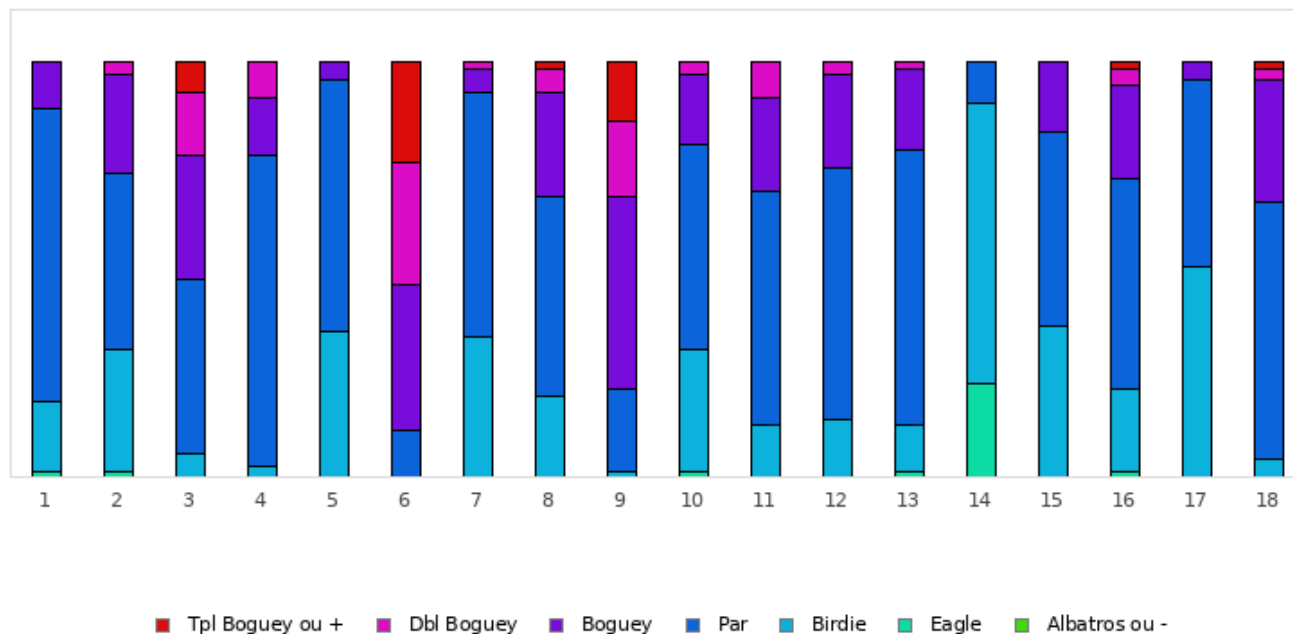

FOOTGOLF FRANCE
Association Française de FootGolf

GOLF DE LYON VERGER

2020 - ETAPE 20 : Lyon - Lyon Verger - 18 trous

Répartition des scores

Trous	1	2	3	4	5	6	7	8	9	10	11	12	13	14	15	16	17	18	Total
PAR de réf.	4	4	5	3	3	4	3	5	5	4	4	5	3	5	5	3	4	3	72
Albatros ou -	0 0%	0 0%	0 0%	0 0%	0 0%	0 0%	0 0%	0 0%	0 0%	0 0%	0 0%	0 0%	0 0%	0 0%	0 0%	0 0%	0 0%	0 0%	0 0%
Eagle	1 1.4%	1 1.4%	0 0%	0 0%	0 0%	0 0%	0 0%	0 0%	0 0%	1 1.4%	0 0%	0 0%	1 1.4%	16 22.5%	0 0%	1 1.4%	0 0%	0 0%	21 1.6%
Birdie	12 16.9%	21 29.6%	4 5.6%	2 2.8%	25 35.2%	0 0%	24 33.8%	14 19.7%	1 1.4%	21 29.6%	9 12.7%	10 14.1%	8 11.3%	48 67.6%	26 36.6%	14 19.7%	36 50.7%	3 4.2%	278 21.8%
PAR	50 70.4%	30 42.3%	30 42.3%	53 74.6%	43 60.6%	8 11.3%	42 59.2%	34 47.9%	14 19.7%	35 49.3%	40 56.3%	43 60.6%	47 66.2%	7 9.9%	33 46.5%	36 50.7%	32 45.1%	44 62%	621 48.6%
Boguey	8 11.3%	17 23.9%	21 29.6%	10 14.1%	3 4.2%	25 35.2%	4 5.6%	18 25.4%	33 46.5%	12 16.9%	16 22.5%	16 22.5%	14 19.7%	0 0%	12 16.9%	16 22.5%	3 4.2%	21 29.6%	249 19.5%
Dbl Boguey	0 0%	2 2.8%	11 15.5%	6 8.5%	0 0%	21 29.6%	1 1.4%	4 5.6%	13 18.3%	2 2.8%	6 8.5%	2 2.8%	1 1.4%	0 0%	0 0%	3 4.2%	0 0%	2 2.8%	74 5.8%
Tpl Boguey	0 0%	0 0%	5 7%	0 0%	0 0%	17 23.9%	0 0%	1 1.4%	10 14.1%	0 0%	0 0%	0 0%	0 0%	0 0%	0 0%	1 1.4%	0 0%	1 1.4%	35 2.7%
Min	2	2	4	2	2	4	2	4	4	2	3	4	1	3	4	1	3	2	1
Max	5	6	10	5	4	10	5	9	9	6	6	7	5	5	6	9	5	6	10
Moyenne	3.9	4	5.8	3.3	2.7	5.9	2.7	5.2	6.3	3.9	4.3	5.1	3.1	3.9	4.8	3.2	3.5	3.4	4.2

Vainqueur de l'étape	M. BONNOT Cedric	2020 - ETAPE 20 : Lyon	-6
Record du Parcours	M. PUSSINI Nicolas	2026 - E3 - LYON	-12