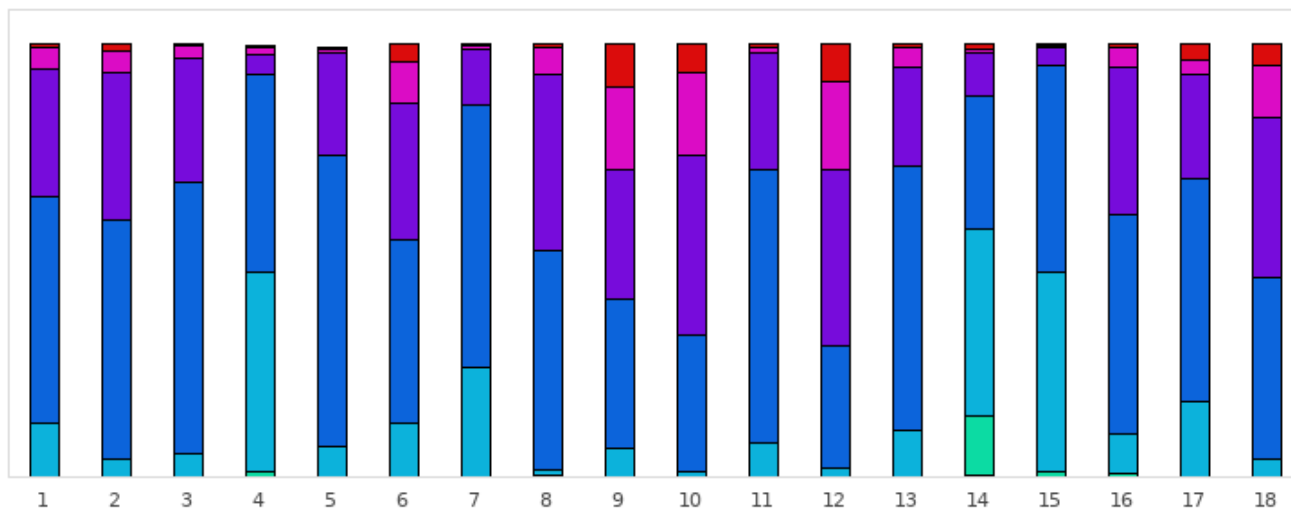

FOOTGOLF FRANCE
Association Française de FootGolf

MULTIGOLF MESLAY-DU-MAINE

Parcours 1

Répartition des scores

■ Tpl Boguey ou + ■ Dbl Boguey ■ Boguey ■ Par ■ Birdie ■ Eagle ■ Albatros ou -

Trous	1	2	3	4	5	6	7	8	9	10	11	12	13	14	15	16	17	18	Total
PAR de réf.	4	3	3	4	3	4	4	3	5	4	3	4	3	5	4	5	3	4	68
Albatros ou -	0 0%	0 0%	0 0%	0 0%	0 0%	0 0%	0 0%	0 0%	0 0%	0 0%	0 0%	0 0%	0 0%	1 0.4%	0 0%	0 0%	0 0%	0 0%	1 0%
Eagle	0 0%	0 0%	0 0%	3 1.1%	0 0%	0 0%	0 0%	1 0.4%	0 0%	0 0%	0 0%	0 0%	0 0%	38 13.7%	4 1.4%	2 0.7%	0 0%	0 0%	48 1%
Birdie	35 12.6%	12 4.3%	15 5.4%	128 46.2%	20 7.2%	35 12.6%	70 25.2%	4 1.4%	18 6.5%	3 1.1%	22 7.9%	6 2.2%	30 10.8%	120 43.2%	128 46%	26 9.4%	49 17.6%	11 4%	732 14.6%
PAR	145 52.2%	153 55%	174 62.6%	127 45.8%	187 67.8%	117 42.1%	169 60.8%	140 50.4%	96 34.5%	88 31.7%	175 62.9%	78 28.1%	170 61.2%	86 30.9%	132 47.5%	140 50.4%	143 51.4%	117 42.1%	2437 48.7%
Boguey	82 29.5%	95 34.2%	80 28.8%	13 4.7%	65 23.6%	88 31.7%	36 12.9%	114 41%	83 29.9%	116 41.7%	75 27%	113 40.6%	63 22.7%	27 9.7%	12 4.3%	95 34.2%	66 23.7%	103 37.1%	1326 26.5%
Dbl Boguey	14 5%	14 5%	8 2.9%	5 1.8%	3 1.1%	27 9.7%	2 0.7%	17 6.1%	53 19.1%	53 19.1%	4 1.4%	57 20.5%	13 4.7%	3 1.1%	1 0.4%	13 4.7%	10 3.6%	33 11.9%	330 6.6%
Tpl Boguey	2 0.7%	4 1.4%	1 0.4%	1 0.4%	1 0.4%	11 4%	1 0.4%	2 0.7%	28 10.1%	18 6.5%	2 0.7%	24 8.6%	2 0.7%	3 1.1%	1 0.4%	2 0.7%	10 3.6%	14 5%	127 2.5%
Min	3	2	2	2	2	3	3	1	4	3	2	3	2	2	2	3	2	3	1
Max	10	10	10	10	10	10	10	10	10	10	10	10	10	10	10	10	10	10	10
Moyenne	4.3	3.5	3.3	3.6	3.2	4.5	3.9	3.5	6	5	3.3	5.1	3.2	4.4	3.6	5.4	3.3	4.7	4.1

Record du Parcours

M. LE RIGUER Jérôme

2026 - E2 - Meslay du Maine

-68