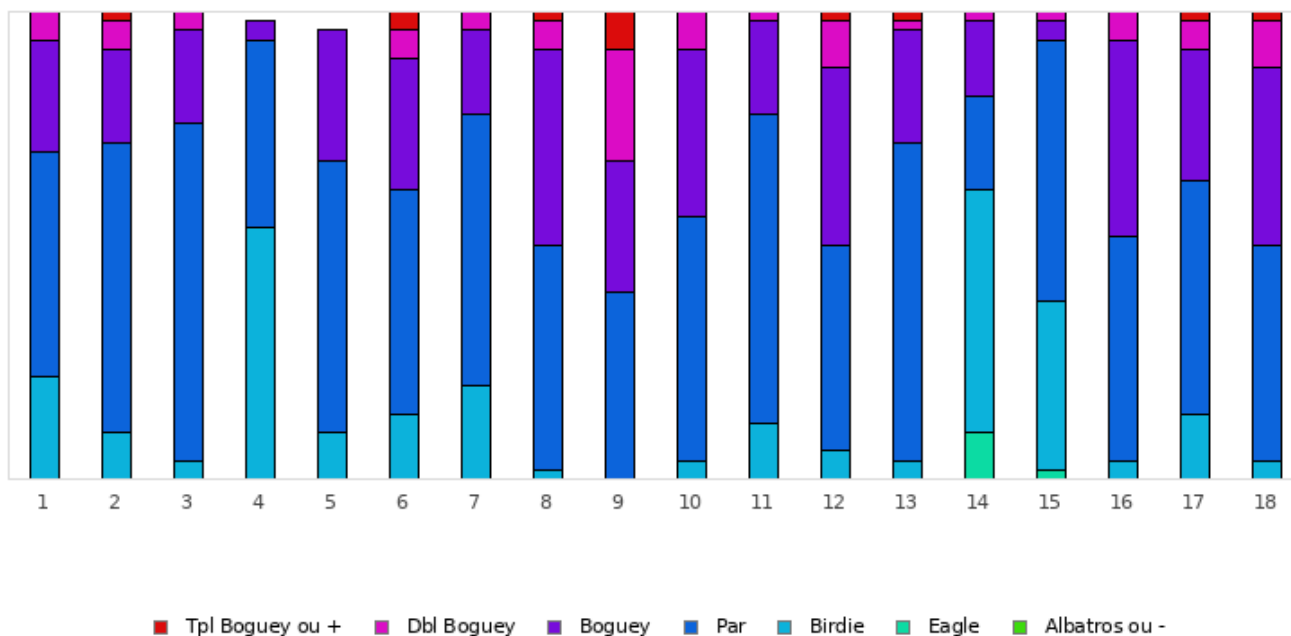

FOOTGOLF FRANCE
Association Française de FootGolf

MULTIGOLF MESLAY-DU-MAINE

2026 - E2 - Meslay du Maine - Parcours 1

Répartition des scores

Trous	1	2	3	4	5	6	7	8	9	10	11	12	13	14	15	16	17	18	Total
PAR de réf.	4	3	3	4	3	4	4	3	5	4	3	4	3	5	4	5	3	4	68
Albatros ou -	0 0%	0 0%	0 0%	0 0%	0 0%	0 0%	0 0%	0 0%	0 0%	0 0%	0 0%	0 0%	0 0%	0 0%	0 0%	0 0%	0 0%	0 0%	0 0%
Eagle	0 0%	0 0%	0 0%	0 0%	0 0%	0 0%	0 0%	0 0%	0 0%	0 0%	0 0%	0 0%	0 0%	5 10%	1 2%	0 0%	0 0%	0 0%	6 0.7%
Birdie	11 22%	5 10%	2 4%	27 55.1%	5 10.4%	7 14%	10 20%	1 2%	0 0%	2 4%	6 12%	3 6%	2 4%	26 52%	18 36%	2 4%	7 14%	2 4%	136 15.2%
PAR	24 48%	31 62%	36 72%	20 40.8%	29 60.4%	24 48%	29 58%	24 48%	20 40%	26 52%	33 66%	22 44%	34 68%	10 20%	28 56%	24 48%	25 50%	23 46%	462 51.5%
Boguey	12 24%	10 20%	10 20%	2 4.1%	14 29.2%	14 28%	9 18%	21 42%	14 28%	18 36%	10 20%	19 38%	12 24%	8 16%	2 4%	21 42%	14 28%	19 38%	229 25.5%
Dbl Boguey	3 6%	3 6%	2 4%	0 0%	0 0%	3 6%	2 4%	3 6%	12 24%	4 8%	1 2%	5 10%	1 2%	1 2%	1 2%	3 6%	3 6%	5 10%	52 5.8%
Tpl Boguey	0 0%	1 2%	0 0%	0 0%	0 0%	2 4%	0 0%	1 2%	4 8%	0 0%	0 0%	1 2%	1 2%	0 0%	0 0%	0 0%	1 2%	1 2%	12 1.3%
Min	3	2	2	3	2	3	3	2	5	3	2	3	2	3	2	4	2	3	2
Max	6	6	5	5	4	7	6	6	10	6	5	7	6	7	6	7	6	7	10
Moyenne	4.1	3.3	3.2	3.5	3.2	4.4	4.1	3.6	6.1	4.5	3.1	4.6	3.3	4.5	3.7	5.5	3.3	4.6	4
Vainqueur de l'étape				M. LE RIGUER Jérôme						2026 - E2 - Meslay du Maine						-68			
Record du Parcours				M. LE RIGUER Jérôme						2026 - E2 - Meslay du Maine						-68			