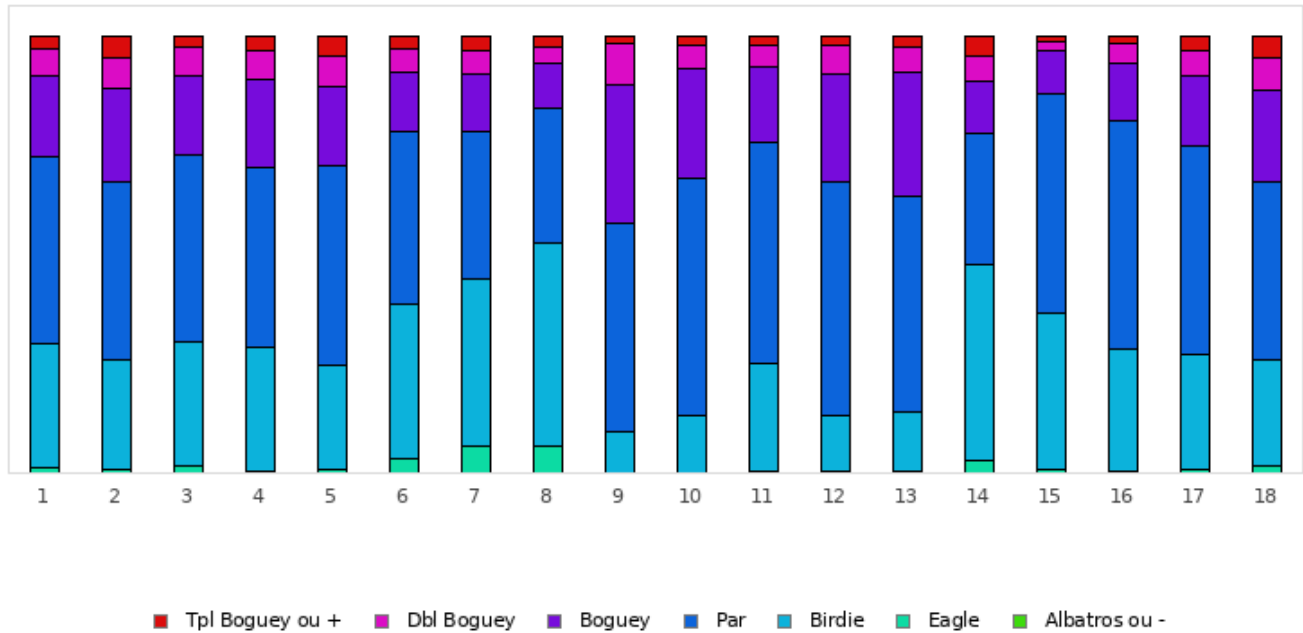

FOOTGOLF FRANCE
Association Française de FootGolf

GOLF DE LA VALSERINE

Valserine - 18 trous

Répartition des scores

Trous	1	2	3	4	5	6	7	8	9	10	11	12	13	14	15	16	17	18	Total
PAR de réf.	3	4	4	3	4	5	5	5	4	4	3	4	4	4	4	4	3	5	72
Albatros ou -	0 0%	0 0%	0 0%	0 0%	0 0%	0 0%	3 0.2%	3 0.2%	0 0%	0 0%	0 0%	0 0%	0 0%	0 0%	0 0%	0 0%	0 0%	1 0.1%	7 0%
Eagle	23 1.2%	19 1%	30 1.6%	11 0.6%	13 0.7%	60 3.2%	110 5.9%	116 6.2%	1 0.1%	3 0.2%	4 0.2%	5 0.3%	7 0.4%	51 2.7%	14 0.7%	10 0.5%	13 0.7%	32 1.7%	522 1.5%
Birdie	534 28.5%	466 24.9%	535 28.6%	525 28%	449 24%	662 35.4%	716 38.2%	865 46.3%	174 9.3%	241 12.9%	463 24.7%	245 13.1%	252 13.5%	838 44.8%	668 35.7%	524 28%	497 26.5%	453 24.2%	9107 27%
PAR	798 42.6%	763 40.8%	799 42.7%	770 41.1%	855 45.7%	740 39.5%	634 33.9%	574 30.7%	891 47.6%	1015 54.2%	951 50.8%	994 53.1%	928 49.6%	567 30.3%	944 50.4%	971 51.9%	891 47.6%	764 40.8%	14849 44.1%
Boguey	345 18.4%	399 21.3%	338 18.1%	380 20.3%	338 18.1%	255 13.6%	243 13%	199 10.7%	596 31.8%	468 25%	319 17%	466 24.9%	532 28.4%	219 11.7%	180 9.6%	249 13.3%	298 15.9%	389 20.8%	6213 18.4%
Dbl Boguey	116 6.2%	132 7.1%	120 6.4%	122 6.5%	132 7.1%	101 5.4%	102 5.4%	64 3.4%	175 9.3%	102 5.4%	97 5.2%	118 6.3%	101 5.4%	106 5.7%	44 2.4%	82 4.4%	110 5.9%	135 7.2%	1959 5.8%
Tpl Boguey	56 3%	93 5%	50 2.7%	64 3.4%	85 4.5%	54 2.9%	64 3.4%	46 2.5%	35 1.9%	43 2.3%	38 2%	44 2.4%	52 2.8%	91 4.9%	22 1.2%	36 1.9%	63 3.4%	98 5.2%	1034 3.1%
Min	1	2	2	1	2	3	2	2	2	2	1	2	2	2	2	2	1	2	1
Max	10	10	10	10	10	10	10	10	10	10	11	10	10	10	10	10	10	10	11
Moyenne	3.1	4.3	4.1	3.2	4.3	4.9	4.9	4.7	4.5	4.3	3.1	4.3	4.4	3.9	3.8	4	3.1	5.3	4.1

Record du Parcours

M. BELLANGER Alexis

2025 - E10 : La Valserine

-15