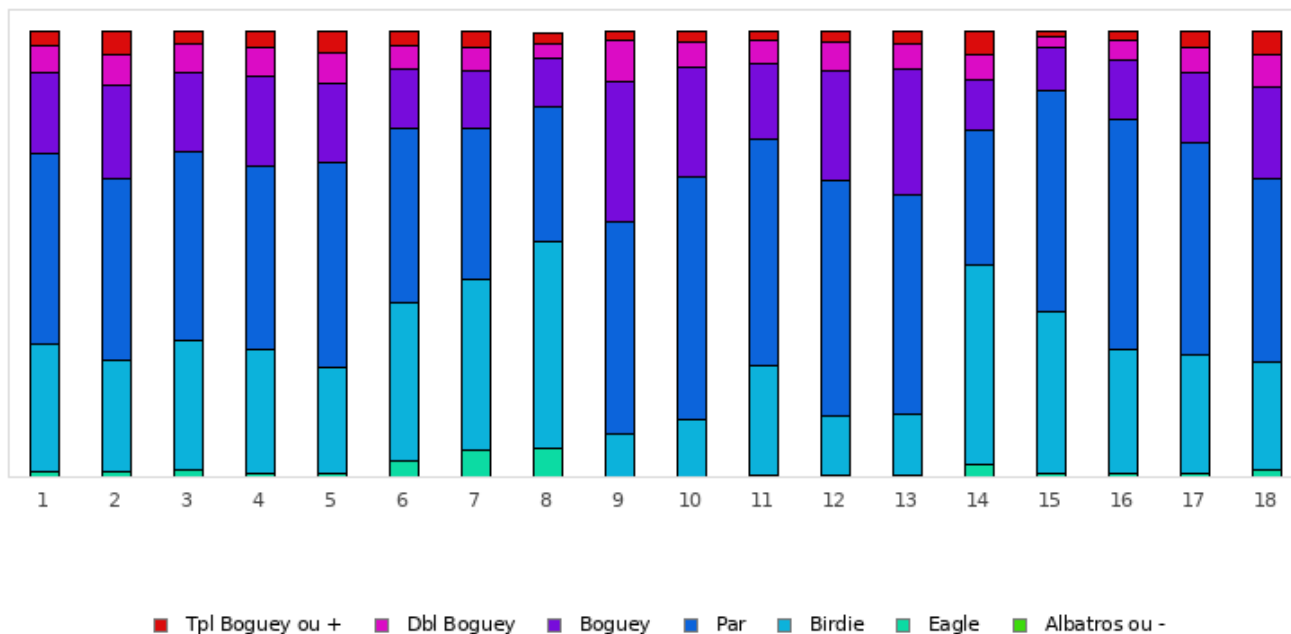

FOOTGOLF FRANCE
Association Française de FootGolf

GOLF DE LA VALSERINE

Valserine - 18 trous

Répartition des scores

Trous	1	2	3	4	5	6	7	8	9	10	11	12	13	14	15	16	17	18	Total
PAR de réf.	3	4	4	3	4	5	5	5	4	4	3	4	4	4	4	4	3	5	72
Albatros ou -	0 0%	0 0%	0 0%	0 0%	0 0%	0 0%	3 0.2%	3 0.2%	0 0%	0 0%	0 0%	0 0%	0 0%	0 0%	0 0%	0 0%	0 0%	1 0.1%	7 0%
Eagle	23 1.2%	21 1.1%	31 1.6%	12 0.6%	13 0.7%	66 3.5%	114 6%	117 6.2%	1 0.1%	3 0.2%	4 0.2%	6 0.3%	7 0.4%	52 2.7%	14 0.7%	12 0.6%	13 0.7%	33 1.7%	542 1.6%
Birdie	546 28.7%	481 25.2%	551 28.9%	534 28%	457 24%	679 35.6%	731 38.4%	884 46.5%	182 9.6%	244 12.8%	474 24.9%	253 13.3%	262 13.8%	854 44.8%	690 36.2%	537 28.2%	509 26.7%	460 24.1%	9328 27.2%
PAR	813 42.7%	775 40.7%	812 42.6%	788 41.4%	873 45.8%	745 39.1%	645 33.9%	579 30.5%	908 47.7%	1037 54.4%	967 50.8%	1011 53.1%	941 49.4%	576 30.2%	953 50%	983 51.6%	905 47.5%	783 41.1%	15094 44%
Boguey	349 18.3%	401 21%	339 17.8%	383 20.1%	343 18%	258 13.5%	245 12.9%	206 10.8%	602 31.6%	472 24.8%	324 17%	469 24.6%	538 28.2%	221 11.6%	180 9.4%	252 13.2%	301 15.8%	393 20.6%	6276 18.3%
Dbl Boguey	116 6.1%	132 6.9%	121 6.4%	123 6.5%	133 7%	102 5.4%	102 5.4%	64 3.4%	176 9.2%	105 5.5%	97 5.1%	119 6.2%	103 5.4%	106 5.6%	44 2.3%	83 4.4%	111 5.8%	135 7.1%	1972 5.8%
Tpl Boguey	58 3%	95 5%	51 2.7%	65 3.4%	86 4.5%	55 2.9%	65 3.4%	47 2.5%	36 1.9%	44 2.3%	39 2%	47 2.5%	54 2.8%	96 5%	24 1.3%	38 2%	66 3.5%	100 5.2%	1066 3.1%
Min	1	2	2	1	2	3	2	2	2	2	1	2	2	2	2	2	1	2	1
Max	10	10	10	10	10	10	10	10	10	10	11	10	10	10	10	10	10	10	11
Moyenne	3.1	4.3	4.1	3.2	4.3	4.9	4.9	4.7	4.5	4.3	3.1	4.3	4.4	3.9	3.8	4	3.1	5.3	4.1

Record du Parcours

M. BELTRAN Jonathan

2026 - E5 : Valserine (RAFGT 5)

-17