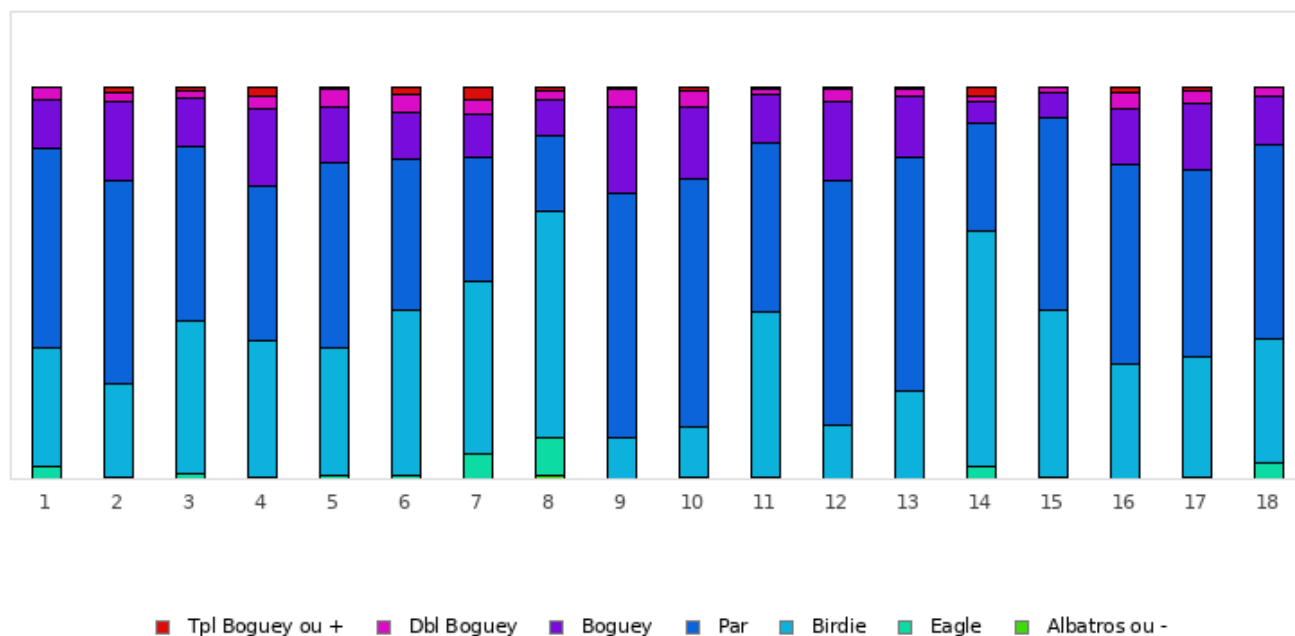

FOOTGOLF FRANCE
Association Française de FootGolf

GOLF DE LA VALSERINE

2021 - ÉTAPE 15 : Valserine - Valserine - 18 trous

Répartition des scores

Trous	1	2	3	4	5	6	7	8	9	10	11	12	13	14	15	16	17	18	Total
PAR de réf.	3	4	4	3	4	5	5	5	4	4	3	4	4	4	4	4	3	5	72
Albatros ou -	0 0%	0 0%	0 0%	0 0%	0 0%	0 0%	0 0%	2 0.8%	0 0%	0 0%	0 0%	0 0%	0 0%	0 0%	0 0%	0 0%	0 0%	0 0%	2 0%
Eagle	8 3.2%	1 0.4%	3 1.2%	1 0.4%	2 0.8%	2 0.8%	16 6.3%	25 9.9%	0 0%	1 0.4%	1 0.4%	0 0%	0 0%	8 3.2%	1 0.4%	0 0%	1 0.4%	10 4%	80 1.8%
Birdie	76 30.2%	60 23.8%	98 38.9%	88 34.9%	82 32.5%	106 42.1%	111 44%	145 57.5%	26 10.3%	32 12.7%	106 42.1%	35 13.9%	57 22.6%	151 59.9%	107 42.5%	74 29.4%	77 30.6%	80 31.7%	1511 33.3%
PAR	128 50.8%	130 51.6%	112 44.4%	99 39.3%	119 47.2%	97 38.5%	80 31.7%	48 19%	157 62.3%	160 63.5%	109 43.3%	156 61.9%	150 59.5%	70 27.8%	124 49.2%	128 50.8%	121 48%	125 49.6%	2113 46.6%
Boguey	32 12.7%	51 20.2%	32 12.7%	50 19.8%	36 14.3%	30 11.9%	27 10.7%	23 9.1%	56 22.2%	46 18.3%	31 12.3%	51 20.2%	39 15.5%	13 5.2%	16 6.3%	36 14.3%	42 16.7%	31 12.3%	642 14.2%
Dbl Boguey	7 2.8%	6 2.4%	4 1.6%	8 3.2%	11 4.4%	12 4.8%	10 4%	6 2.4%	11 4.4%	10 4%	3 1.2%	8 3.2%	4 1.6%	4 1.6%	3 1.2%	10 4%	8 3.2%	5 2%	130 2.9%
Tpl Boguey	1 0.4%	4 1.6%	3 1.2%	6 2.4%	2 0.8%	5 2%	8 3.2%	3 1.2%	2 0.8%	3 1.2%	2 0.8%	2 0.8%	2 0.8%	6 2.4%	1 0.4%	4 1.6%	3 1.2%	1 0.4%	58 1.3%
Min	1	2	2	1	2	3	3	2	3	2	1	3	3	2	2	3	1	3	1
Max	10	10	10	10	10	10	10	10	10	10	10	10	10	10	10	10	10	10	10
Moyenne	2.8	4.1	3.8	3	3.9	4.9	4.7	4.4	4.3	4.2	2.8	4.2	4	3.5	3.7	4	3	4.8	3.9

Vainqueur de l'étape	M. PUSSINI Nicolas	2021 - ÉTAPE 15 : Valserine	-14
Record du Parcours	M. BELTRAN Jonathan	2026 - E5 : Valserine (RAFGT 5)	-17