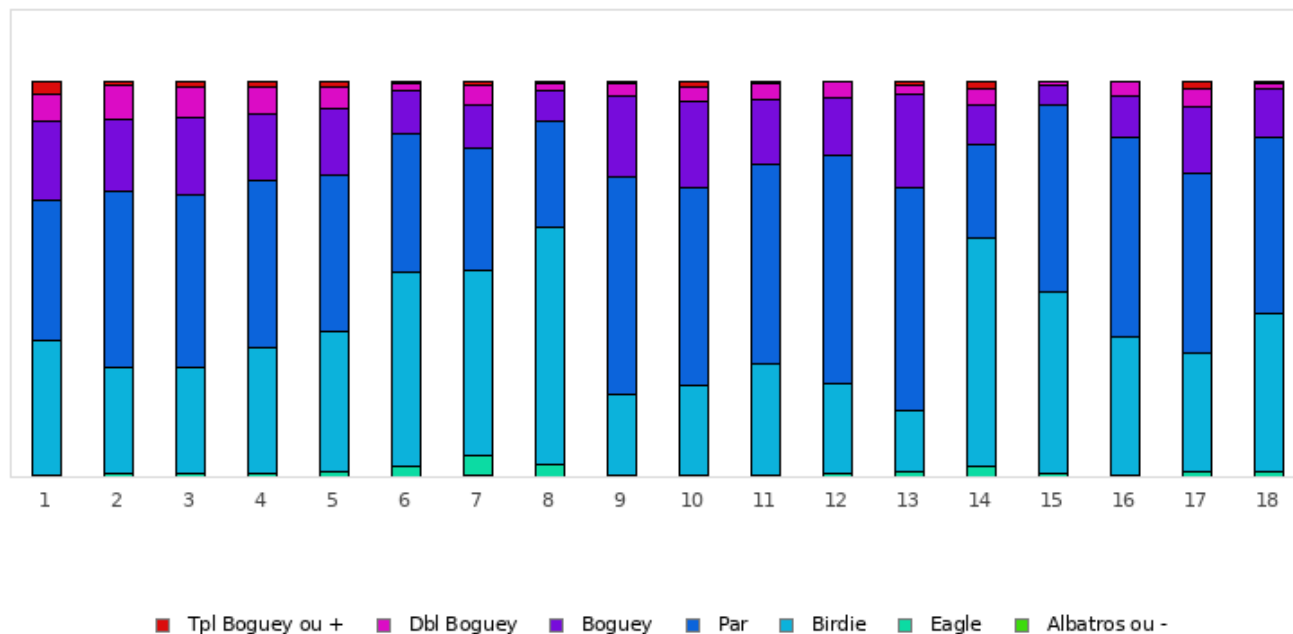

# GOLF DE LA VALSERINE

## 2022 - ÉTAPE 20 : Valserine - Valserine - 18 trous

Répartition des scores

Trous	1	2	3	4	5	6	7	8	9	10	11	12	13	14	15	16	17	18	Total
PAR de réf.	3	4	4	3	4	5	5	5	4	4	3	4	4	4	4	4	3	5	72
Albatros ou -	0 0%	0 0%	0 0%	0 0%	0 0%	0 0%	1 0.4%	0 0%	0 0%	0 0%	0 0%	0 0%	0 0%	0 0%	0 0%	0 0%	0 0%	0 0%	1 0%
Eagle	1 0.4%	2 0.8%	2 0.8%	2 0.8%	3 1.2%	7 2.8%	13 5.1%	8 3.1%	1 0.4%	1 0.4%	1 0.4%	2 0.8%	3 1.2%	7 2.8%	2 0.8%	1 0.4%	3 1.2%	4 1.6%	63 1.4%
Birdie	87 34.3%	68 26.8%	68 26.8%	81 31.9%	91 35.8%	124 48.8%	119 46.9%	152 59.8%	52 20.5%	58 22.8%	72 28.3%	58 22.8%	40 15.7%	147 57.9%	117 46.1%	89 35%	77 30.3%	101 39.8%	1601 35%
PAR	90 35.4%	113 44.5%	111 43.7%	107 42.1%	100 39.4%	89 35%	78 30.7%	69 27.2%	140 55.1%	127 50%	128 50.4%	146 57.5%	143 56.3%	60 23.6%	120 47.2%	128 50.4%	115 45.3%	113 44.5%	1977 43.2%
Boguey	51 20.1%	47 18.5%	50 19.7%	43 16.9%	42 16.5%	28 11%	28 11%	19 7.5%	52 20.5%	55 21.7%	41 16.1%	37 14.6%	60 23.6%	25 9.8%	13 5.1%	27 10.6%	43 16.9%	31 12.2%	692 15.1%
Dbl Boguey	17 6.7%	21 8.3%	19 7.5%	17 6.7%	14 5.5%	5 2%	12 4.7%	5 2%	8 3.1%	9 3.5%	11 4.3%	11 4.3%	6 2.4%	10 3.9%	2 0.8%	9 3.5%	11 4.3%	4 1.6%	191 4.2%
Tpl Boguey	8 3.1%	3 1.2%	4 1.6%	4 1.6%	4 1.6%	1 0.4%	3 1.2%	1 0.4%	1 0.4%	4 1.6%	1 0.4%	0 0%	2 0.8%	5 2%	0 0%	0 0%	5 2%	1 0.4%	47 1%
Min	1	2	2	1	2	3	2	3	2	2	1	2	2	2	2	2	1	3	1
Max	9	9	8	10	8	8	9	8	7	7	7	6	7	10	6	6	7	9	10
Moyenne	3.1	4.1	4.1	3	3.9	4.6	4.7	4.5	4.1	4.1	3	4	4.1	3.6	3.6	3.8	3	4.7	3.9