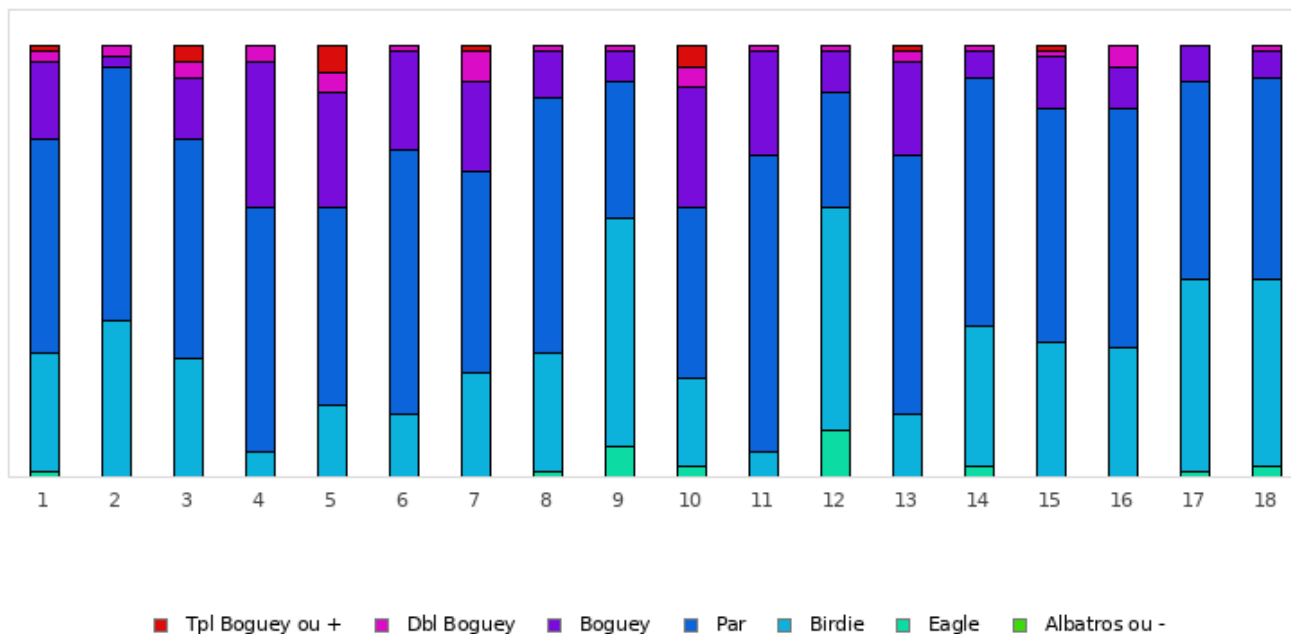

Record du Parcours

M. CREVON Frederic

2024 - E14 : Sargé

-12

FOOTGOLF FRANCE
Association Française de FootGolf

LE MANS GOLF CLUB - SARGÉ

Sargé - Nouveau Parcours

Répartition des scores

Trous	1	2	3	4	5	6	7	8	9	10	11	12	13	14	15	16	17	18	Total
PAR de réf.	5	3	5	3	4	3	4	4	5	4	3	5	3	3	5	5	4	4	72
Albatros ou -	0 0%	0 0%	0 0%	0 0%	0 0%	0 0%	0 0%	0 0%	0 0%	0 0%	0 0%	0 0%	0 0%	0 0%	0 0%	0 0%	0 0%	0 0%	0 0%
Eagle	1 1.2%	0 0%	0 0%	0 0%	0 0%	0 0%	0 0%	1 1.2%	6 7.2%	2 2.4%	0 0%	9 10.8%	0 0%	2 2.4%	0 0%	0 0%	1 1.2%	2 2.4%	24 1.6%
Birdie	23 27.7%	30 36.1%	23 27.7%	5 6%	14 16.9%	12 14.5%	20 24.1%	23 27.7%	44 53%	17 20.5%	5 6%	43 51.8%	12 14.5%	27 32.5%	26 31.3%	25 30.1%	37 44.6%	36 43.4%	422 28.2%
PAR	41 49.4%	49 59%	42 50.6%	47 56.6%	38 45.8%	51 61.4%	39 47%	49 59%	26 31.3%	33 39.8%	57 68.7%	22 26.5%	50 60.2%	48 57.8%	45 54.2%	46 55.4%	38 45.8%	39 47%	760 50.9%
Boguey	15 18.1%	2 2.4%	12 14.5%	28 33.7%	22 26.5%	19 22.9%	17 20.5%	9 10.8%	6 7.2%	23 27.7%	20 24.1%	8 9.6%	18 21.7%	5 6%	10 12%	8 9.6%	7 8.4%	5 6%	234 15.7%
Dbl Boguey	2 2.4%	2 2.4%	3 3.6%	3 3.6%	4 4.8%	1 1.2%	6 7.2%	1 1.2%	1 1.2%	4 4.8%	1 1.2%	1 1.2%	2 2.4%	1 1.2%	1 1.2%	4 4.8%	0 0%	1 1.2%	38 2.5%
Tpl Boguey	1 1.2%	0 0%	3 3.6%	0 0%	5 6%	0 0%	1 1.2%	0 0%	0 0%	4 4.8%	0 0%	0 0%	1 1.2%	0 0%	1 1.2%	0 0%	0 0%	0 0%	16 1.1%
Min	3	2	4	2	3	2	3	2	3	2	2	3	2	1	4	4	2	2	1
Max	8	5	8	5	8	5	7	6	7	7	5	7	6	5	8	7	5	6	8
Moyenne	5	2.7	5	3.3	4.4	3.1	4.1	3.8	4.4	4.3	3.2	4.4	3.2	2.7	4.9	4.9	3.6	3.6	3.9