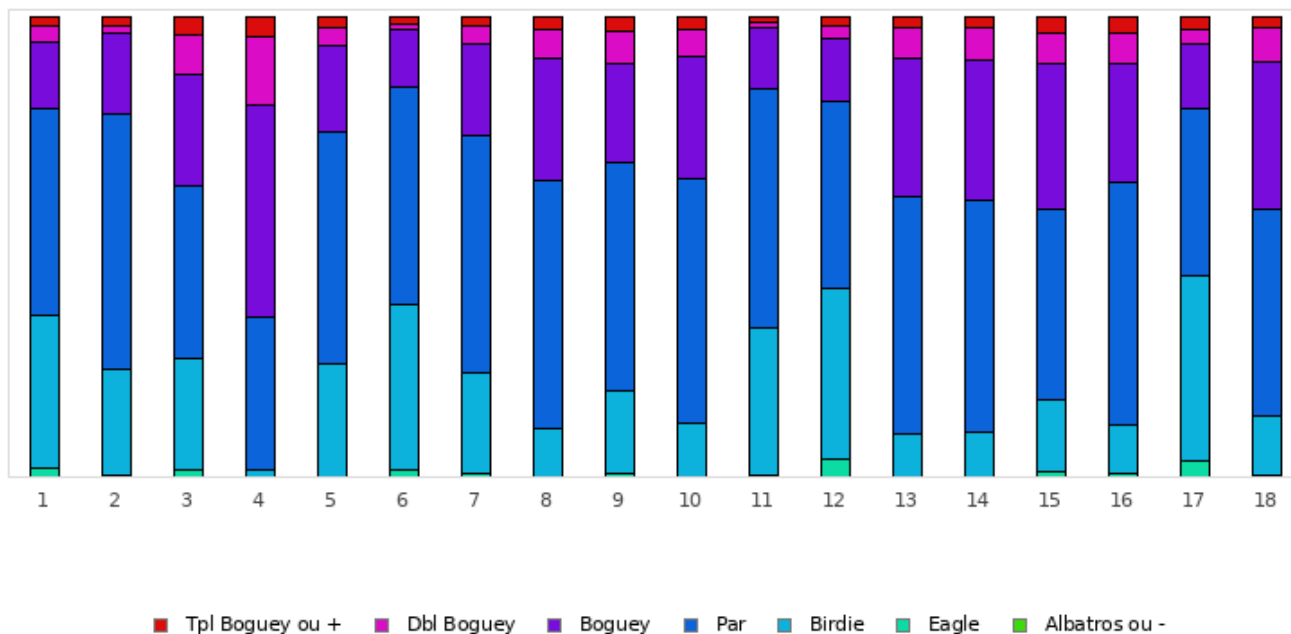

FOOTGOLF FRANCE
Association Française de FootGolf

LE MANS GOLF CLUB - SARGÉ

Sargé - 18 trous

Répartition des scores

Trous	1	2	3	4	5	6	7	8	9	10	11	12	13	14	15	16	17	18	Total
PAR de réf.	5	3	5	3	4	3	4	4	5	4	3	5	3	3	5	5	4	4	72
Albatros ou -	0	0	0	0	0	0	0	0	0	0	0	0	0	0	0	0	0	0	0
Eagle	27	8	19	0	1	21	12	1	9	0	8	54	1	1	15	10	47	6	240
	2%	0.6%	1.4%	0%	0.1%	1.5%	0.9%	0.1%	0.7%	0%	0.6%	3.9%	0.1%	0.1%	1.1%	0.7%	3.4%	0.4%	1%
Birdie	457	316	336	20	338	496	299	143	249	164	441	513	128	135	215	144	556	177	5127
	33.1%	22.9%	24.3%	1.4%	24.5%	35.9%	21.7%	10.4%	18%	11.9%	32%	37.2%	9.3%	9.8%	15.6%	10.4%	40.3%	12.8%	20.6%
PAR	620	764	520	459	694	649	711	746	682	732	713	556	712	693	571	729	500	621	11672
	44.9%	55.4%	37.7%	33.3%	50.3%	47%	51.5%	54.1%	49.4%	53%	51.7%	40.3%	51.6%	50.2%	41.4%	52.8%	36.2%	45%	47%
Boguey	198	241	329	638	262	173	278	363	298	366	183	192	414	421	436	355	197	439	5783
	14.3%	17.5%	23.8%	46.2%	19%	12.5%	20.1%	26.3%	21.6%	26.5%	13.3%	13.9%	30%	30.5%	31.6%	25.7%	14.3%	31.8%	23.3%
Dbl Boguey	47	24	120	200	51	20	49	90	95	79	15	36	90	97	95	90	42	103	1343
	3.4%	1.7%	8.7%	14.5%	3.7%	1.4%	3.6%	6.5%	6.9%	5.7%	1.1%	2.6%	6.5%	7%	6.9%	6.5%	3%	7.5%	5.4%
Tpl Boguey	31	27	56	63	34	21	31	37	47	39	20	29	35	33	48	52	38	34	675
	2.2%	2%	4.1%	4.6%	2.5%	1.5%	2.2%	2.7%	3.4%	2.8%	1.4%	2.1%	2.5%	2.4%	3.5%	3.8%	2.8%	2.5%	2.7%
Min	3	1	3	2	2	1	2	2	3	3	1	3	1	1	3	3	2	2	1
Max	10	10	10	10	10	10	10	10	10	10	10	10	10	10	10	10	10	10	10
Moyenne	4.9	3.1	5.3	3.9	4.1	2.9	4.1	4.4	5.3	4.4	2.9	4.8	3.5	3.5	5.4	5.4	3.9	4.4	4.2