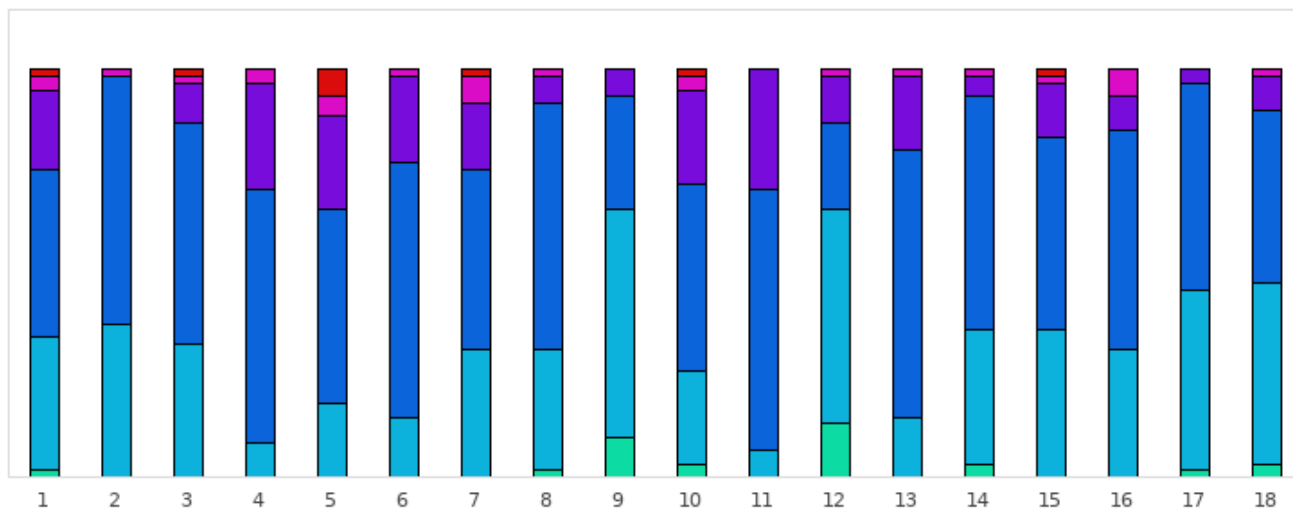

Vainqueur de l'étape	M. CAROZZI Michael	2025 - E13 : Le Mans	-8
Record du Parcours	M. CREVON Frederic	2024 - E14 : Sargé	-12

FOOTGOLF FRANCE
Association Française de FootGolf

LE MANS GOLF CLUB - SARGE

2025 - E13 : Le Mans - Sargé - Nouveau Parcours

Répartition des scores

■ Tpl Boguey ou + ■ Dbl Boguey ■ Boguey ■ Par ■ Birdie ■ Eagle ■ Albatros ou -

Trous	1	2	3	4	5	6	7	8	9	10	11	12	13	14	15	16	17	18	Total
PAR de réf.	5	3	5	3	4	3	4	4	5	4	3	5	3	3	5	5	4	4	72
Albatros ou -	0 0%	0 0%	0 0%	0 0%	0 0%	0 0%	0 0%	0 0%	0 0%	0 0%	0 0%	0 0%	0 0%	0 0%	0 0%	0 0%	0 0%	0 0%	0 0%
Eagle	1 1.6%	0 0%	0 0%	0 0%	0 0%	0 0%	0 0%	1 1.6%	6 9.8%	2 3.3%	0 0%	8 13.1%	0 0%	2 3.3%	0 0%	0 0%	1 1.6%	2 3.3%	23 2.1%
Birdie	20 32.8%	23 37.7%	20 32.8%	5 8.2%	11 18%	9 14.8%	19 31.1%	18 29.5%	34 55.7%	14 23%	4 6.6%	32 52.5%	9 14.8%	20 32.8%	22 36.1%	19 31.1%	27 44.3%	27 44.3%	333 30.3%
PAR	25 41%	37 60.7%	33 54.1%	38 62.3%	29 47.5%	38 62.3%	27 44.3%	37 60.7%	17 27.9%	28 45.9%	39 63.9%	13 21.3%	40 65.6%	35 57.4%	29 47.5%	33 54.1%	31 50.8%	26 42.6%	555 50.5%
Boguey	12 19.7%	0 0%	6 9.8%	16 26.2%	14 23%	13 21.3%	10 16.4%	4 6.6%	4 6.6%	14 23%	18 29.5%	7 11.5%	11 18%	3 4.9%	8 13.1%	5 8.2%	2 3.3%	5 8.2%	152 13.8%
Dbl Boguey	2 3.3%	1 1.6%	1 1.6%	2 3.3%	3 4.9%	1 1.6%	4 6.6%	1 1.6%	0 0%	2 3.3%	0 0%	1 1.6%	1 1.6%	1 1.6%	1 1.6%	4 6.6%	0 0%	1 1.6%	26 2.4%
Tpl Boguey	1 1.6%	0 0%	1 1.6%	0 0%	4 6.6%	0 0%	1 1.6%	0 0%	0 0%	1 1.6%	0 0%	0 0%	0 0%	0 0%	1 1.6%	0 0%	0 0%	0 0%	9 0.8%
Min	3	2	4	2	3	2	3	2	3	2	2	3	2	1	4	4	2	2	1
Max	8	5	8	5	8	5	7	6	6	7	4	7	5	5	8	7	5	6	8
Moyenne	5	2.7	4.9	3.2	4.4	3.1	4	3.8	4.3	4	3.2	4.4	3.1	2.7	4.9	4.9	3.6	3.6	3.9