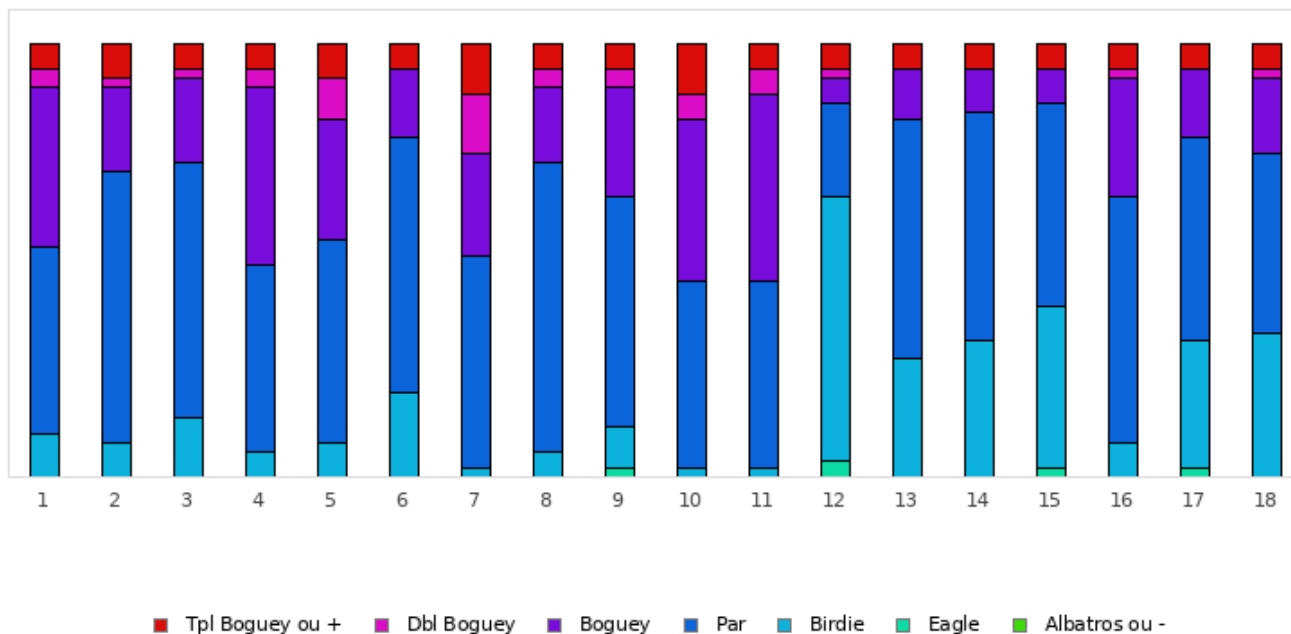

FOOTGOLF FRANCE
Association Française de FootGolf

LE MANS GOLF CLUB - SARGÉ

2026 - E1 - Sargé - Sargé - 18 trous

Répartition des scores

Trous	1	2	3	4	5	6	7	8	9	10	11	12	13	14	15	16	17	18	Total
PAR de réf.	5	3	5	3	4	3	4	4	5	4	3	5	3	3	5	5	4	4	72
Albatros ou -	0 0%	0 0%	0 0%	0 0%	0 0%	0 0%	0 0%	0 0%	0 0%	0 0%	0 0%	0 0%	0 0%	0 0%	0 0%	0 0%	0 0%	0 0%	0 0%
Eagle	0 0%	0 0%	0 0%	0 0%	0 0%	0 0%	0 0%	0 0%	1 2%	0 0%	0 0%	2 3.9%	0 0%	0 0%	1 2%	0 0%	1 2%	0 0%	5 0.5%
Birdie	5 9.8%	4 7.8%	7 13.7%	3 5.9%	4 7.8%	10 19.6%	1 2%	3 5.9%	5 9.8%	1 2%	1 2%	31 60.8%	14 27.5%	16 31.4%	19 37.3%	4 7.8%	15 29.4%	17 33.3%	160 17.4%
PAR	22 43.1%	32 62.7%	30 58.8%	22 43.1%	24 47.1%	30 58.8%	25 49%	34 66.7%	27 52.9%	22 43.1%	22 43.1%	11 21.6%	28 54.9%	27 52.9%	24 47.1%	29 56.9%	24 47.1%	21 41.2%	454 49.5%
Boguey	19 37.3%	10 19.6%	10 19.6%	21 41.2%	14 27.5%	8 15.7%	12 23.5%	9 17.6%	13 25.5%	19 37.3%	22 43.1%	3 5.9%	6 11.8%	5 9.8%	4 7.8%	14 27.5%	8 15.7%	9 17.6%	206 22.4%
Dbl Boguey	2 3.9%	1 2%	1 2%	2 3.9%	5 9.8%	0 0%	7 13.7%	2 3.9%	2 3.9%	3 5.9%	3 5.9%	1 2%	0 0%	0 0%	0 0%	1 2%	0 0%	1 2%	31 3.4%
Tpl Boguey	3 5.9%	4 7.8%	3 5.9%	3 5.9%	4 7.8%	3 5.9%	6 11.8%	3 5.9%	3 5.9%	6 11.8%	3 5.9%	3 5.9%	3 5.9%	3 5.9%	3 5.9%	3 5.9%	3 5.9%	3 5.9%	62 6.8%
Min	4	2	4	2	3	2	3	3	3	3	2	3	2	2	3	4	2	3	2
Max	10	10	10	10	10	10	10	10	10	10	10	10	10	10	10	10	10	10	10
Moyenne	5.6	3.6	5.4	3.8	4.8	3.4	5	4.5	5.5	5	3.9	4.7	3.3	3.2	5	5.5	4.2	4.2	4.5

Vainqueur de l'étape	M. PATARD Gael	2026 - E1 - Sargé	-9
Record du Parcours	M. CREVON Frederic	2024 - E14 : Sargé	-12